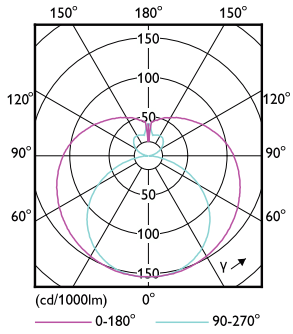

## Dimensional drawing

12T8/COR/48-830/MF17/G/DIM 25/1

Product	D1	D2	A1	A2	A3
12T8/COR/48-830/ MF17/G/DIM 25/1	1-1/16 in	1-1/8 in	47-3/16 in	47-1/2 in	47-3/4 in

## Photometric data

Spectral Power Distribution Colour

General uniform lighting

Photometric data

Light Distribution Diagram

Lifetime

Life Expectancy Diagram

FailureRate

LumenVsTc

Lumen Maintenance Diagram