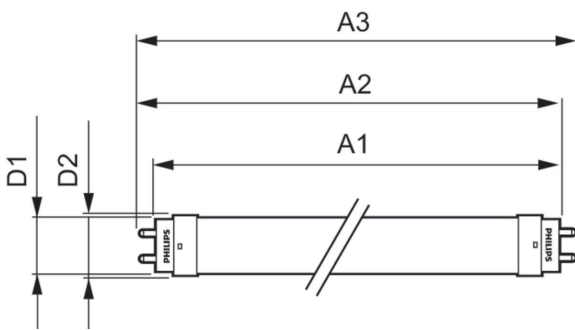

T8

Mechanical and housing

Bulb Finish	Frosted
Bulb Material	Glass
Product Length	48 in
Bulb Shape	Tube, double-ended

Approval and application

Energy Saving Product	Yes
Approbation Marks	DLC compliance
Approbation Marks	RoHS compliance UL certificate

Product data

Order product name	12T8/COR/48-830/MF17/G/DIM 25/1
EAN/UPC - Product	046677579340
Order code	579342
Numerator - Quantity Per Pack	1
Numerator - Packs per outer box	25
Material Nr. (12NC)	929003524104
Net Weight (Piece)	0.441 lb
Model Number	9290035241

Dimensional drawing

12T8/COR/48-830/MF17/G/DIM 25/1

Product	D1	D2	A1	A2	A3
12T8/COR/48-830/ MF17/G/DIM 25/1	1-1/16 in	1-1/8 in	47-3/16 in	47-1/2 in	47-3/4 in