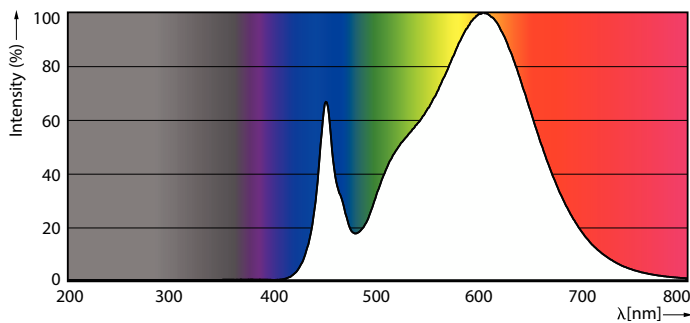

Photometric data

Spectral Power Distribution Colour

General uniform lighting