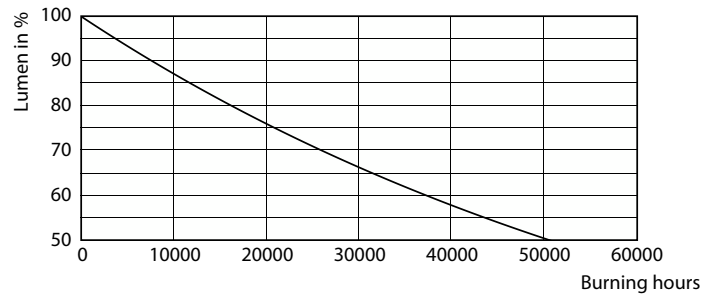

Product data

General information	
Base	E26 [Single Contact Medium Screw]
EU RoHS compliant	Yes
Nominal Lifetime (Nom)	25000 h
Switching Cycle	15000X
Technical Type	LEDTECH-LOV
Light technical	
Color Code	841 [CCT of 4100K (841)]
Beam Angle (Nom)	300 °
Initial lumen (Nom)	3000 lm
Color Designation	Cool White (CW)
Correlated Color Temperature (Nom)	4000 K
Luminous Efficacy (rated) (Nom)	157.00 lm/W
Color Consistency	<6
Color Rendering Index (Nom)	80
LLMF At End Of Nominal Lifetime (Nom)	70 %
Operating and electrical	
Input Frequency	50 to 60 Hz

Dimensional drawing

19GC/LED/840/ND E26 BB 6/1

Product	D	C
19GC/LED/840/ND E26 BB 6/1	3 in	7-1/4 in

Photometric data

Spectral Power Distribution Colour

Light Distribution Diagram

General uniform lighting

LED Glass HID lamps

Lifetime

Life Expectancy Diagram

Lumen Maintenance Diagram