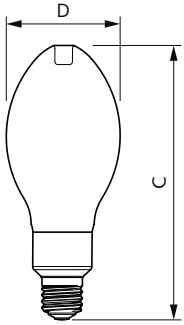

Product data

General information	
Base	E26 [Single Contact Medium Screw]
EU RoHS compliant	Yes
Nominal Lifetime (Nom)	25000 h
Switching Cycle	15000X
Technical Type	LEDTECH-LOV
Light technical	
Color Code	841 [CCT of 4100K (841)]
Beam Angle (Nom)	300 °
Initial lumen (Nom)	3000 lm
Color Designation	Cool White (CW)
Correlated Color Temperature (Nom)	4000 K
Luminous Efficacy (rated) (Nom)	157.00 lm/W
Color Consistency	<6
Color Rendering Index (Nom)	80
LLMF At End Of Nominal Lifetime (Nom)	70 %
Operating and electrical	
Input Frequency	50 to 60 Hz

Power (Rated) (Nom)	19 W
Lamp Current (Nom)	176 mA
Wattage Equivalent	100 W
Starting Time (Nom)	0.5 s
Warm Up Time to 60% Light (Nom)	0.5 s
UL Type	HIB_UL Type B (UL Listed+Classified)
Power Factor (Nom)	0.9
Voltage (Nom)	120-277 V
Temperature	
T-Case Maximum (Nom)	54.8 °C
Controls and dimming	
Dimmable	No
Mechanical and housing	
Bulb Finish	Frosted
Bulb Material	Glass
Bulb Shape	ED-23 1/2 [ED-23 1/2]

Dimensional drawing

19GC/LED/840/ND E26 BB 6/1

Product	D	C
19GC/LED/840/ND E26 BB 6/1	3 in	7-1/4 in

Photometric data

Spectral Power Distribution Colour

Light Distribution Diagram

General uniform lighting

LED Glass HID lamps