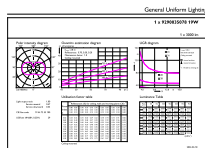

Dimensional drawing

19GC/LED/840/ND E26 BB 6/1

Product	D	C
19GC/LED/840/ND E26 BB 6/1	3 in	7-1/4 in

Photometric data

Spectral Power Distribution Colour

Light Distribution Diagram

General uniform lighting

LED Glass HID lamps

Lifetime

Life Expectancy Diagram

Lumen Maintenance Diagram