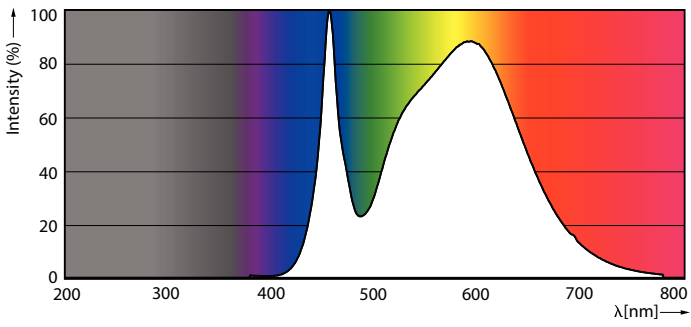

Product data

General information	
Base	E26 [Single Contact Medium Screw]
EU RoHS compliant	Yes
Nominal Lifetime (Nom)	25000 h
Switching Cycle	15000X
Technical Type	LEDTECH-LOV
Light technical	
Color Code	841 [CCT of 4100K (841)]
Beam Angle (Nom)	300 °
Initial lumen (Nom)	3000 lm
Color Designation	Cool White (CW)
Correlated Color Temperature (Nom)	4000 K
Luminous Efficacy (rated) (Nom)	157.00 lm/W
Color Consistency	<6
Color Rendering Index (Nom)	80
LLMF At End Of Nominal Lifetime (Nom)	70 %
Operating and electrical	
Input Frequency	50 to 60 Hz

Dimensional drawing

19GC/LED/840/ND E26 BB 6/1

Product	D	C
19GC/LED/840/ND E26 BB 6/1	3 in	7-1/4 in

Photometric data

Spectral Power Distribution Colour

Light Distribution Diagram

General uniform lighting

LED Glass HID lamps