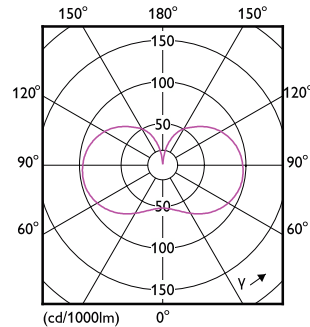

Product data

General information	
Base	E26 [Single Contact Medium Screw]
EU RoHS compliant	Yes
Nominal Lifetime (Nom)	25000 h
Switching Cycle	15000X
Technical Type	LEDTECH-LOV
Light technical	
Color Code	841 [CCT of 4100K (841)]
Beam Angle (Nom)	300 °
Initial lumen (Nom)	3000 lm
Color Designation	Cool White (CW)
Correlated Color Temperature (Nom)	4000 K
Luminous Efficacy (rated) (Nom)	157.00 lm/W
Color Consistency	<6
Color Rendering Index (Nom)	80
LLMF At End Of Nominal Lifetime (Nom)	70 %
Operating and electrical	
Input Frequency	50 to 60 Hz

Dimensional drawing

19GC/LED/840/ND E26 BB 6/1

Product	D	C
19GC/LED/840/ND E26 BB 6/1	3 in	7-1/4 in

Photometric data

Spectral Power Distribution Colour

Light Distribution Diagram

General uniform lighting

LED Glass HID lamps

Lifetime

Life Expectancy Diagram

Lumen Maintenance Diagram