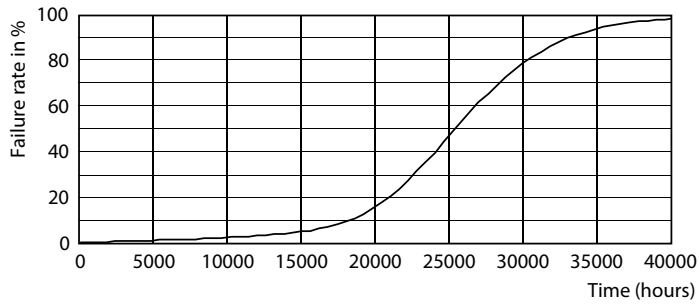

Product data

General information	
Base	E26 [Single Contact Medium Screw]
EU RoHS compliant	Yes
Nominal Lifetime (Nom)	25000 h
Switching Cycle	15000X
Technical Type	LEDTECH-LOV
Light technical	
Color Code	841 [CCT of 4100K (841)]
Beam Angle (Nom)	300 °
Initial lumen (Nom)	3000 lm
Color Designation	Cool White (CW)
Correlated Color Temperature (Nom)	4000 K
Luminous Efficacy (rated) (Nom)	157.00 lm/W
Color Consistency	<6
Color Rendering Index (Nom)	80
LLMF At End Of Nominal Lifetime (Nom)	70 %
Operating and electrical	
Input Frequency	50 to 60 Hz

Dimensional drawing

19GC/LED/840/ND E26 BB 6/1

Product	D	C
19GC/LED/840/ND E26 BB 6/1	3 in	7-1/4 in

Photometric data

Spectral Power Distribution Colour

Light Distribution Diagram

General uniform lighting

LED Glass HID lamps

Lifetime

Life Expectancy Diagram

Lumen Maintenance Diagram