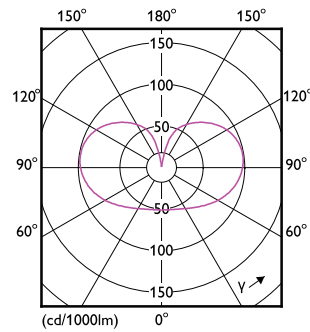

| Light Technical                       |                    |
|---------------------------------------|--------------------|
| Color Code                            | 930 [CCT of 3000K] |
| Beam Angle (Nom)                      | 320 degree(s)      |
| Luminous Flux                         | 450 lumen          |
| Color Designation                     | White (WH)         |
| Correlated Color Temperature (Nom)    | 3000 K             |
| Luminous Efficacy (rated) (Nom)       | 90.00 lm/W         |
| Color Consistency                     | <4                 |
| Color rendering index (CRI)           | 90                 |
| LLMF At End Of Nominal Lifetime (Nom) | 70 %               |

## Dimensional drawing

| Product                               | D     | C      |
|---------------------------------------|-------|--------|
| 5A19/LED/930/FR/Glass/E26/DIM 1FB T20 | 60 mm | 105 mm |

## Photometric data

Spectral Power Distribution Colour - 5A19/LED/930/FR/Glass/E26/DIM 1FB T20

General uniform lighting - 5A19/LED/930/FR/Glass/E26/DIM 1FB T20

Light Distribution Diagram - 5A19/LED/930/FR/Glass/E26/DIM 1FB T20