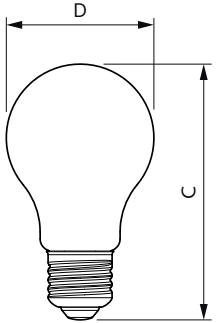

## Dimensional drawing

| Product                               | D     | C      |
|---------------------------------------|-------|--------|
| 5A19/LED/930/FR/Glass/E26/DIM 1FB T20 | 60 mm | 105 mm |