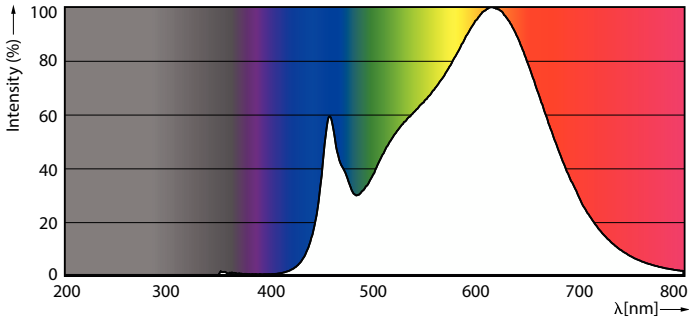

Photometric data

Spectral Power Distribution Colour - 5A19/LED/930/FR/Glass/E26/DIM 1FB T20