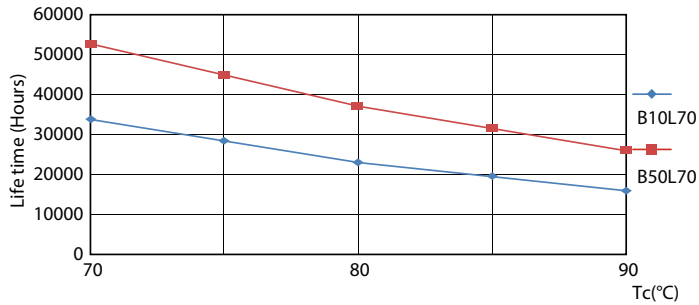

Product data

General information	
Base	G5 [G5]
EU RoHS compliant	Yes
Nominal Lifetime (Nom)	50000 h
Switching Cycle	50000X
Light technical	
Color Code	835 [CCT of 3500K]
Beam Angle (Nom)	200 °
Initial lumen (Nom)	3300 lm
Color Designation	White (WH)
Correlated Color Temperature (Nom)	3500 K
Luminous Efficacy (rated) (Nom)	137.00 lm/W
Color Consistency	<6
Color Rendering Index (Nom)	80
LLMF At End Of Nominal Lifetime (Nom)	70 %
Operating and electrical	
Input Frequency	50 to 60 Hz
Power (Rated) (Nom)	24 W
Lamp Current (Max)	1200 mA
Lamp Current (Min)	30 mA
Starting Time (Nom)	0.5 s
Temperature	
Warm Up Time to 60% Light (Nom)	0.5 s
UL Type	TLED_Type A; UL listed HF
Power Factor (Nom)	0.9
Voltage (Nom)	120-277, 347 V
Temperature	
T-Ambient (Max)	45 °C
T-Ambient (Min)	-20 °C
T-Storage (Max)	65 °C
T-Storage (Min)	-40 °C
T-Case Maximum (Nom)	70 °C
Controls and dimming	
Dimmable	Only with specific dimmers
Mechanical and housing	
Bulb Finish	Frosted
Bulb Material	Glass
Product Length	48 in
Bulb Shape	Tube, double-ended
Approval and application	
Energy Saving Product	Yes

LEDtube COR NAM3 24W G5 3300lm-LDD

LEDtube COR NAM3 24W G5 3300lm 835-POC

Lifetime

Life Expectancy Diagram

FailureRate

LEDtube COR NAM3 24W 50K LumenVsTc-LMP

Lumen Maintenance Diagram

LifetimeVsTc