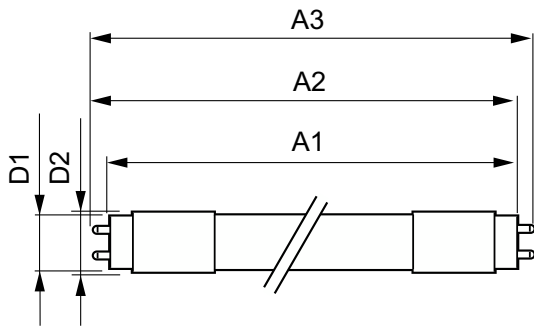

Product data

General information	
Base	G5 [G5]
EU RoHS compliant	Yes
Nominal Lifetime (Nom)	50000 h
Switching Cycle	50000X
Light technical	
Color Code	835 [CCT of 3500K]
Beam Angle (Nom)	200 °
Initial lumen (Nom)	3300 lm
Color Designation	White (WH)
Correlated Color Temperature (Nom)	3500 K
Luminous Efficacy (rated) (Nom)	137.00 lm/W
Color Consistency	<6
Color Rendering Index (Nom)	80
LLMF At End Of Nominal Lifetime (Nom)	70 %
Operating and electrical	
Input Frequency	50 to 60 Hz
Power (Rated) (Nom)	24 W
Lamp Current (Max)	1200 mA
Lamp Current (Min)	30 mA
Starting Time (Nom)	0.5 s
Temperature	
Warm Up Time to 60% Light (Nom)	0.5 s
UL Type	TLED_Type A; UL listed HF
Power Factor (Nom)	0.9
Voltage (Nom)	120-277, 347 V
Temperature	
T-Ambient (Max)	45 °C
T-Ambient (Min)	-20 °C
T-Storage (Max)	65 °C
T-Storage (Min)	-40 °C
T-Case Maximum (Nom)	70 °C
Controls and dimming	
Dimmable	Only with specific dimmers
Mechanical and housing	
Bulb Finish	Frosted
Bulb Material	Glass
Product Length	48 in
Bulb Shape	Tube, double-ended
Approval and application	
Energy Saving Product	Yes

T5

Approbation Marks	RoHS compliance UL certificate DLC compliance
Product data	
Order product name	24T5HO/COR/46-835/IF33/G/DIM 25/1
EAN/UPC - Product	046677576714
Order code	576710

Numerator - Quantity Per Pack	1
Numerator - Packs per outer box	25
Material Nr. (12NC)	929003134004
Copy Net Weight (Piece)	0.333 lb

Dimensional drawing

24T5HO/COR/46-835/IF33/G/DIM 25/1

Product	D1	D2	A1	A2	A3
24T5HO/COR/46-835/IF33/G/DIM 25/1	15.3 mm	18.4 mm	1147.8 mm	1154.9 mm	1162 mm

Photometric data

LEDtube COR NAM3 24W G5 3300lm 835-GUL.pdf