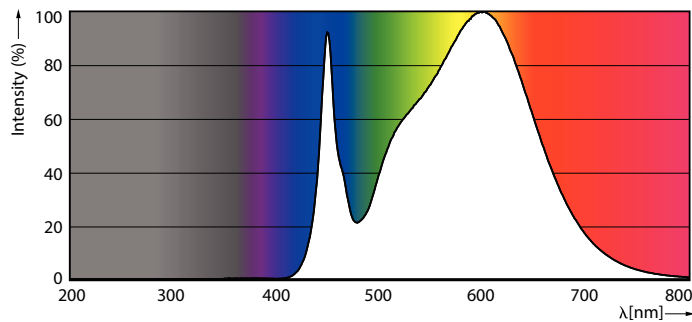

LEDtube COR NAM3 24W G5 3300lm 835-POC