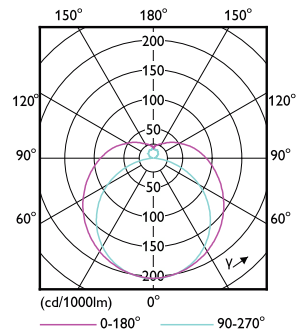

Product data

General information	
Base	G5 [G5]
EU RoHS compliant	Yes
Nominal Lifetime (Nom)	50000 h
Switching Cycle	50000X
Light technical	
Color Code	835 [CCT of 3500K]
Beam Angle (Nom)	200 °
Initial lumen (Nom)	3300 lm
Color Designation	White (WH)
Correlated Color Temperature (Nom)	3500 K
Luminous Efficacy (rated) (Nom)	137.00 lm/W
Color Consistency	<6
Color Rendering Index (Nom)	80
LLMF At End Of Nominal Lifetime (Nom)	70 %
Operating and electrical	
Input Frequency	50 to 60 Hz
Power (Rated) (Nom)	24 W
Lamp Current (Max)	1200 mA
Lamp Current (Min)	30 mA
Starting Time (Nom)	0.5 s
Temperature	
Warm Up Time to 60% Light (Nom)	0.5 s
UL Type	TLED_Type A; UL listed HF
Power Factor (Nom)	0.9
Voltage (Nom)	120-277, 347 V
Temperature	
T-Ambient (Max)	45 °C
T-Ambient (Min)	-20 °C
T-Storage (Max)	65 °C
T-Storage (Min)	-40 °C
T-Case Maximum (Nom)	70 °C
Controls and dimming	
Dimmable	Only with specific dimmers
Mechanical and housing	
Bulb Finish	Frosted
Bulb Material	Glass
Product Length	48 in
Bulb Shape	Tube, double-ended
Approval and application	
Energy Saving Product	Yes

Dimensional drawing

24T5HO/COR/46-835/IF33/G/DIM 25/1

Product	D1	D2	A1	A2	A3
24T5HO/COR/46-835/IF33/G/DIM 25/1	15.3 mm	18.4 mm	1147.8 mm	1154.9 mm	1162 mm

Photometric data

LEDtube COR NAM3 24W G5 3300lm 835-GUL.pdf