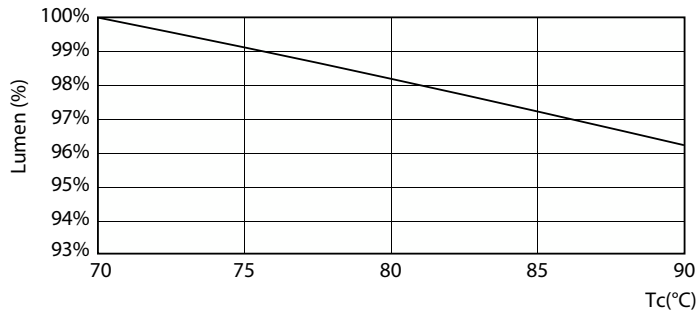

Product data

General information	
Base	G5 [G5]
EU RoHS compliant	Yes
Nominal Lifetime (Nom)	50000 h
Switching Cycle	50000X
Light technical	
Color Code	835 [CCT of 3500K]
Beam Angle (Nom)	200 °
Initial lumen (Nom)	3300 lm
Color Designation	White (WH)
Correlated Color Temperature (Nom)	3500 K
Luminous Efficacy (rated) (Nom)	137.00 lm/W
Color Consistency	<6
Color Rendering Index (Nom)	80
LLMF At End Of Nominal Lifetime (Nom)	70 %
Operating and electrical	
Input Frequency	50 to 60 Hz
Power (Rated) (Nom)	24 W
Lamp Current (Max)	1200 mA
Lamp Current (Min)	30 mA
Starting Time (Nom)	0.5 s
Temperature	
Warm Up Time to 60% Light (Nom)	0.5 s
UL Type	TLED_Type A; UL listed HF
Power Factor (Nom)	0.9
Voltage (Nom)	120-277, 347 V
Temperature	
T-Ambient (Max)	45 °C
T-Ambient (Min)	-20 °C
T-Storage (Max)	65 °C
T-Storage (Min)	-40 °C
T-Case Maximum (Nom)	70 °C
Controls and dimming	
Dimmable	Only with specific dimmers
Mechanical and housing	
Bulb Finish	Frosted
Bulb Material	Glass
Product Length	48 in
Bulb Shape	Tube, double-ended
Approval and application	
Energy Saving Product	Yes

LEDtube COR NAM3 24W G5 3300lm-LDD

LEDtube COR NAM3 24W G5 3300lm 835-POC

Lifetime

Life Expectancy Diagram

FailureRate

LEDtube COR NAM3 24W 50K LumenVsTc-LMP

Lumen Maintenance Diagram

LifetimeVsTc