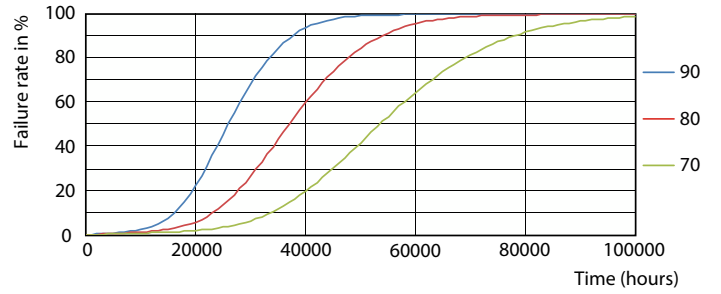

Lifetime

Life Expectancy Diagram