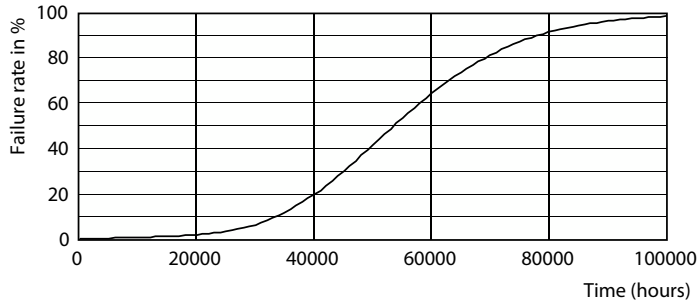

Lifetime

Life Expectancy Diagram