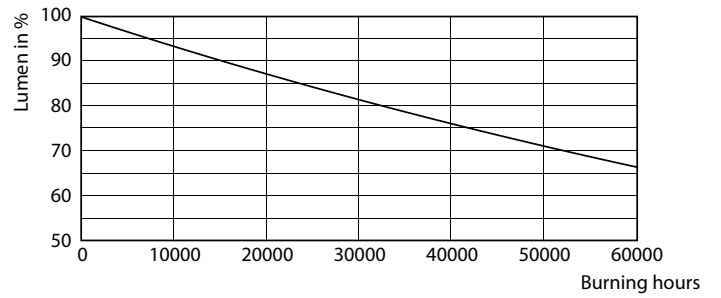

Product data

General information	
Base	G5 [G5]
EU RoHS compliant	Yes
Nominal Lifetime (Nom)	50000 h
Switching Cycle	50000X
Light technical	
Color Code	835 [CCT of 3500K]
Beam Angle (Nom)	200 °
Initial lumen (Nom)	3300 lm
Color Designation	White (WH)
Correlated Color Temperature (Nom)	3500 K
Luminous Efficacy (rated) (Nom)	137.00 lm/W
Color Consistency	<6
Color Rendering Index (Nom)	80
LLMF At End Of Nominal Lifetime (Nom)	70 %
Operating and electrical	
Input Frequency	50 to 60 Hz
Power (Rated) (Nom)	24 W
Lamp Current (Max)	1200 mA
Lamp Current (Min)	30 mA
Starting Time (Nom)	0.5 s
Temperature	
Warm Up Time to 60% Light (Nom)	0.5 s
UL Type	TLED_Type A; UL listed HF
Power Factor (Nom)	0.9
Voltage (Nom)	120-277, 347 V
Temperature	
T-Ambient (Max)	45 °C
T-Ambient (Min)	-20 °C
T-Storage (Max)	65 °C
T-Storage (Min)	-40 °C
T-Case Maximum (Nom)	70 °C
Controls and dimming	
Dimmable	Only with specific dimmers
Mechanical and housing	
Bulb Finish	Frosted
Bulb Material	Glass
Product Length	48 in
Bulb Shape	Tube, double-ended
Approval and application	
Energy Saving Product	Yes

LEDtube COR NAM3 24W G5 3300lm-LDD

LEDtube COR NAM3 24W G5 3300lm 835-POC

Lifetime

Life Expectancy Diagram

FailureRate

LEDtube COR NAM3 24W 50K LumenVsTc-LMP

Lumen Maintenance Diagram

LifetimeVsTc