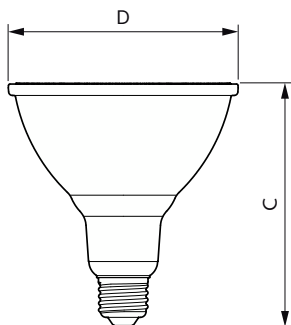

LED PAR38

13PAR38/LED/950/F40/DIM/GULW/T20 6/1FB

Philips LED spots with a single optic beam, provide a clean beam that's free from shadows with beam angles from 15 and 40 degrees to suit every general lighting application.

Product data

General Information		Starting Time (Nom)	
Cap-Base	E26 [Single Contact Medium Screw]		0.5 s
Nominal lifetime	25,000 hour(s)	Warm-up time to 60% light	0.5 s
Switching Cycle	50,000	Power Factor (Fraction)	0.9
Lighting Technology	LED	Voltage (Nom)	120 V
Light Technical		Temperature	
Color Code	950 [CCT of 5000K]	T-Case Maximum (Nom)	167 °F
Beam Angle (Nom)	40 degree(s)	Controls and Dimming	
Luminous Flux	1,200 lumen	Dimmable	Only with specific dimmers
Luminous Intensity (Nom)	2,500 cd	Mechanical and Housing	
Color Designation	Daylight	Bulb Finish	Clear
Correlated Color Temperature (Nom)	5000 K	Bulb Material	Glass
Luminous Efficacy (rated) (Nom)	92.00 lm/W	Bulb Shape	PAR38 [PAR 4.75 inch/121mm]
Color Consistency	<4	Approval and Application	
Color rendering index (CRI)	90	Suitable For Accent Lighting	Yes
LLMF At End Of Nominal Lifetime (Nom)	70 %	Energy Certifications	Energy Star
		EU RoHS compliant	Yes
Operating and Electrical		Product Data	
Line Frequency	50 to 60 Hz	Order product name	13PAR38/LED/950/F40/DIM/GULW/T20 6/1FB
Input Frequency	50 to 60 Hz		
Power Consumption	13 W		
Lamp Current (Nom)	120 mA		
Wattage Equivalent	120 W		

LED PAR38

Order code	567826
Numerator - Quantity Per Pack	1
Numerator - Packs per outer box	6
Material number (12NC)	929003030404
Full product name	13PAR38/LED/950/F40/DIM/GULW/T20 6/1FB

EAN/UPC - Case	50046677567823
----------------	----------------

Dimensional drawing

Product	D	C
13PAR38/LED/950/F40/DIM/GULW/T20 6/1FB	122 mm	129 mm

Photometric data

Spectral Power Distribution Colour - 13PAR38/LED/950/F40/DIM/GULW/T20 6/1FB

Light Distribution Diagram - 13PAR38/LED/950/F40/DIM/GULW/T20 6/1FB