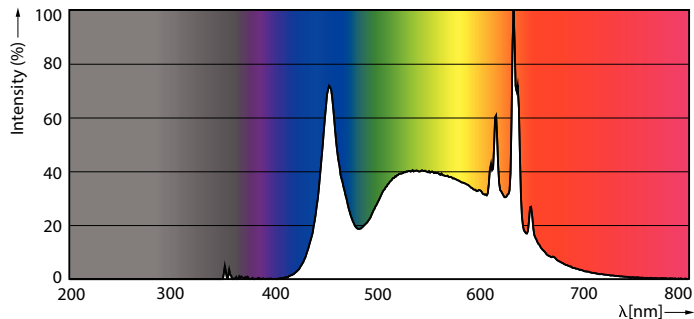

Product data

General Information		Starting Time (Nom)	
Cap-Base	E26 [Single Contact Medium Screw]		0.5 s
Nominal lifetime	25,000 hour(s)	Warm-up time to 60% light	0.5 s
Switching Cycle	50,000	Power Factor (Fraction)	0.9
Lighting Technology	LED	Voltage (Nom)	120 V
Light Technical		Temperature	
Color Code	950 [CCT of 5000K]	T-Case Maximum (Nom)	167 °F
Beam Angle (Nom)	40 degree(s)	Controls and Dimming	
Luminous Flux	1,200 lumen	Dimmable	Only with specific dimmers
Luminous Intensity (Nom)	2,500 cd	Mechanical and Housing	
Color Designation	Daylight	Bulb Finish	Clear
Correlated Color Temperature (Nom)	5000 K	Bulb Material	Glass
Luminous Efficacy (rated) (Nom)	92.00 lm/W	Bulb Shape	PAR38 [PAR 4.75 inch/121mm]
Color Consistency	<4	Approval and Application	
Color rendering index (CRI)	90	Suitable For Accent Lighting	Yes
LLMF At End Of Nominal Lifetime (Nom)	70 %	Energy Certifications	Energy Star
		EU RoHS compliant	Yes
Operating and Electrical		Product Data	
Line Frequency	50 to 60 Hz	Order product name	13PAR38/LED/950/F40/DIM/GULW/T20 6/1FB
Input Frequency	50 to 60 Hz		
Power Consumption	13 W		
Lamp Current (Nom)	120 mA		
Wattage Equivalent	120 W		

Dimensional drawing

Product	D	C
13PAR38/LED/950/F40/DIM/GULW/T20 6/1FB	122 mm	129 mm

Photometric data

Spectral Power Distribution Colour - 13PAR38/LED/950/F40/DIM/GULW/T20 6/1FB

Light Distribution Diagram - 13PAR38/LED/950/F40/DIM/GULW/T20 6/1FB