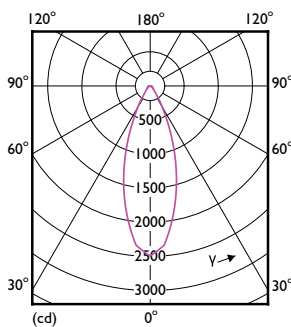

Product data

General Information		Starting Time (Nom)	
Cap-Base	E26 [Single Contact Medium Screw]		0.5 s
Nominal lifetime	25,000 hour(s)	Warm-up time to 60% light	0.5 s
Switching Cycle	50,000	Power Factor (Fraction)	0.9
Lighting Technology	LED	Voltage (Nom)	120 V
Light Technical		Temperature	
Color Code	950 [CCT of 5000K]	T-Case Maximum (Nom)	167 °F
Beam Angle (Nom)	40 degree(s)	Controls and Dimming	
Luminous Flux	1,200 lumen	Dimmable	Only with specific dimmers
Luminous Intensity (Nom)	2,500 cd	Mechanical and Housing	
Color Designation	Daylight	Bulb Finish	Clear
Correlated Color Temperature (Nom)	5000 K	Bulb Material	Glass
Luminous Efficacy (rated) (Nom)	92.00 lm/W	Bulb Shape	PAR38 [PAR 4.75 inch/121mm]
Color Consistency	<4	Approval and Application	
Color rendering index (CRI)	90	Suitable For Accent Lighting	Yes
LLMF At End Of Nominal Lifetime (Nom)	70 %	Energy Certifications	Energy Star
		EU RoHS compliant	Yes
Operating and Electrical		Product Data	
Line Frequency	50 to 60 Hz	Order product name	13PAR38/LED/950/F40/DIM/GULW/T20 6/1FB
Input Frequency	50 to 60 Hz		
Power Consumption	13 W		
Lamp Current (Nom)	120 mA		
Wattage Equivalent	120 W		

Dimensional drawing

Product	D	C
13PAR38/LED/950/F40/DIM/GULW/T20 6/1FB	122 mm	129 mm

Photometric data

Spectral Power Distribution Colour - 13PAR38/LED/950/F40/DIM/GULW/T20 6/1FB

Light Distribution Diagram - 13PAR38/LED/950/F40/DIM/GULW/T20 6/1FB