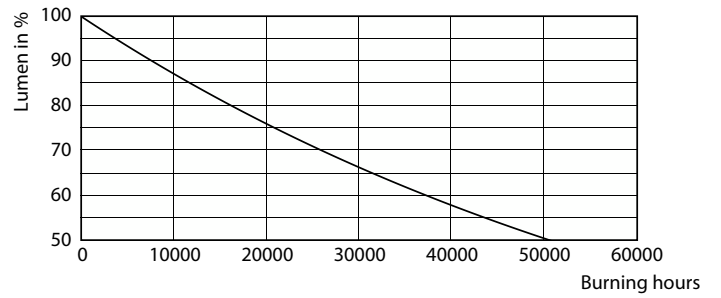

LED PAR30 S/L

Lifetime

Life Expectancy Diagram

Lumen Maintenance Diagram