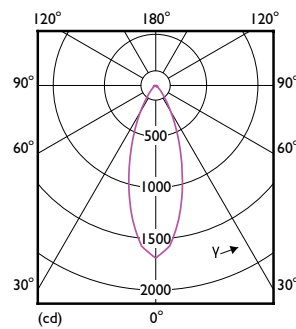

LEDspots N DIM 8,5W PAR30S E26 930 40D-LDD