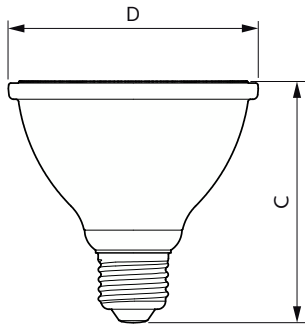

LED PAR30 S/L

Numerator - Quantity Per Pack	1
Numerator - Packs per outer box	6
Material Nr. (12NC)	929003028104

Copy Net Weight (Piece)	0.485 lb

Dimensional drawing

8.5PAR30S/LED/930/F40/DIM/GULW/T20 6/1FB

Product	D	C
8.5PAR30S/LED/930/F40/DIM/GULW/T20 6/1FB	3-3/4 in	3-9/16 in