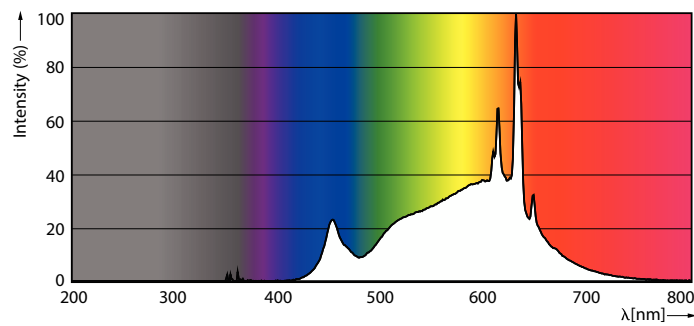

LEDspots N DIM 8,5W PAR30L E26 930 40D-POC