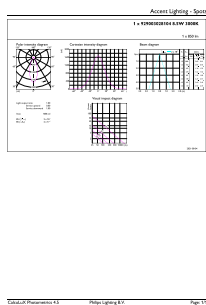

Photometric data

LEDspots N DIM 8,5W PAR30S E26 930 40D 1-ADL