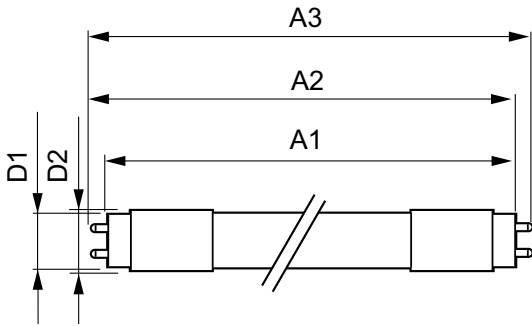

T8

Mechanical and Housing

Bulb Finish	Frosted
Bulb Material	Plastic
Product Length	48 in
Bulb Shape	Tube, double-ended

Approval and Application

Energy Saving Product	Yes
Approval Marks	RoHS compliance UL certificate DLC compliance
Energy Consumption kWh/1000 h	- kWh

Product Data

Order product name	8.9T8/MAS/48-840/IF16/P/DIM 10/1
EAN/UPC - Product	046677565602
Order code	565606
Numerator - Quantity Per Pack	1
Numerator - Packs per outer box	10
Material Nr. (12NC)	929003025504
Net Weight (Piece)	0.220 kg
Model Number	9290030255

Dimensional drawing

TLED T8 HFV 8.9-32W 1600lm 4000K G13

Product	D1	D2	A1	A2	A3
8.9T8/MAS/48-840/IF16/P/DIM 10/1	25.7 mm	26.3 mm	1198.1 mm	1205.2 mm	1212.3 mm

Photometric data

LEDtube MAS 8,9W G13 1600lm 840