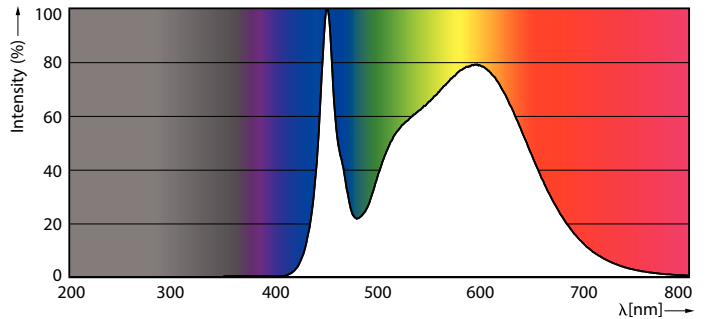

LEDtube MAS 8,9W G13 1600lm 840