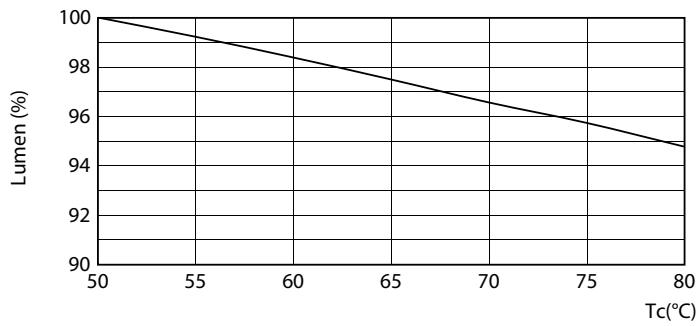

Lifetime

LEDtube MAS 8,9W 70K LumenVsTc