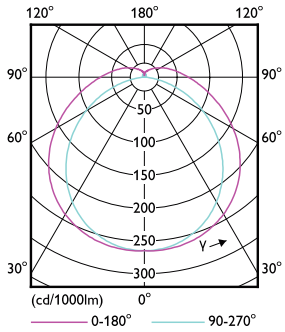

Photometric data

LEDtube MAS 8,9W G13 1500lm