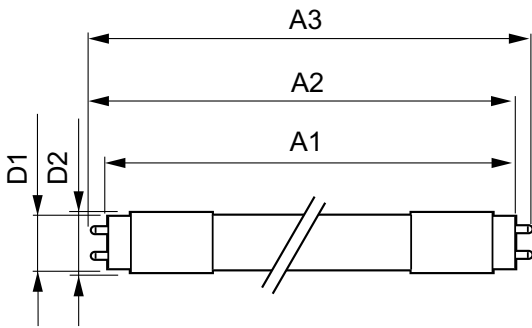

T8

Mechanical and Housing

Bulb Finish	Frosted
Bulb Material	Plastic
Product Length	48 in
Bulb Shape	Tube, double-ended

Approval and Application

Energy Saving Product	Yes
Approval Marks	RoHS compliance UL certificate DLC compliance
Energy Consumption kWh/1000 h	- kWh

Product Data

Order product name	8.9T8/MAS/48-830/IF15/P/DIM 10/1
EAN/UPC - Product	046677565589
Order code	565580
Numerator - Quantity Per Pack	1
Numerator - Packs per outer box	10
Material Nr. (12NC)	929003025304
Net Weight (Piece)	0.220 kg
Model Number	9290030253

Dimensional drawing

TLED T8 HFV 8.9-32W 1500lm 3000K G13

Product	D1	D2	A1	A2	A3
8.9T8/MAS/48-830/ IF15/P/DIM 10/1	25.7 mm	26.3 mm	1198.1 mm	1205.2 mm	1212.3 mm