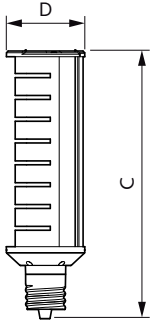

Product data

General Information	
Base	EX39 [Exclusionary Mogul Screw]
EU RoHS compliant	Yes
Nominal Lifetime (Nom)	50000 h
Switching Cycle	50000X
Light Technical	
Color Code	841 [CCT of 4100K (841)]
Initial lumen (Nom)	8700 lm
Color Designation	Cool White (CW)
Correlated Color Temperature (Nom)	4000 K
Luminous Efficacy (rated) (Nom)	145.00 lm/W
Color Consistency	ANSI 4000K quadrangle
Color Rendering Index (Nom)	80
LLMF At End Of Nominal Lifetime (Nom)	70 %
Operating and Electrical	
Input Frequency	50 to 60 Hz
Power (Rated) (Nom)	60 W
Lamp Current (Nom)	666 mA

Wattage Equivalent	250 W
Starting Time (Nom)	1 s
Warm Up Time to 60% Light (Nom)	1 s
UL Type	Type B - bypass the ballast
Power Factor (Nom)	0.9
Voltage (Nom)	100-277 V
Temperature	
T-Case Maximum (Nom)	65 °C
Controls and Dimming	
Dimmable	Only with specific dimmers
Mechanical and Housing	
Bulb Finish	Clear
Bulb Shape	Wall Pack
Product Data	
Order product name	60WP/LED/840/LS EX39 G3 BB 3/1
EAN/UPC - Product	046677564285

LED Wallpack Retrofits

Order code	564286
Numerator - Quantity Per Pack	1
Numerator - Packs per outer box	3
Material Nr. (12NC)	929003000304

Net Weight (Piece)	0.936 kg
--------------------	----------

Dimensional drawing

wallpack lamp LED 60W EX39 850 CL Dim

Product	D	C
60WP/LED/840/LS EX39 G3 BB 3/1	92 mm	270 mm

Photometric data

LEDForce LS EX39 60W WallPack EX39 840-GUL

LEDForce LS EX39 60W WallPack EX39 840-POC

LEDForce LS EX39 60W WallPack EX39 840-GUL