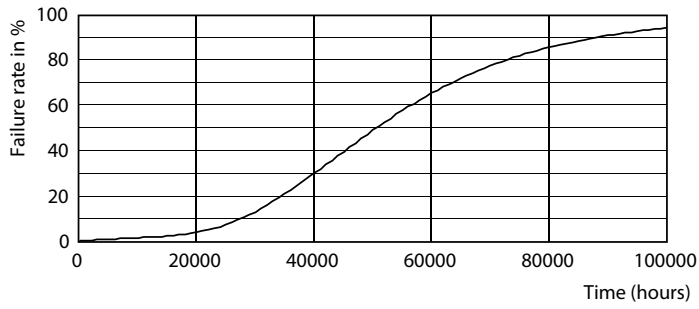

LED Wallpack Retrofits

Lifetime

50K

50K