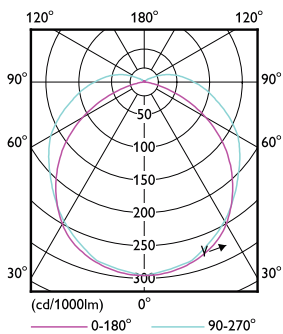

LED Wallpack Retrofits

Order code	564286
Numerator - Quantity Per Pack	1
Numerator - Packs per outer box	3
Material Nr. (12NC)	929003000304

Net Weight (Piece)	0.936 kg
--------------------	----------

Dimensional drawing

wallpack lamp LED 60W EX39 850 CL Dim

Product	D	C
60WP/LED/840/LS EX39 G3 BB 3/1	92 mm	270 mm

Photometric data

LEDForce LS EX39 60W WallPack EX39 840-GUL

LEDForce LS EX39 60W WallPack EX39 840-POC

LEDForce LS EX39 60W WallPack EX39 840-GUL