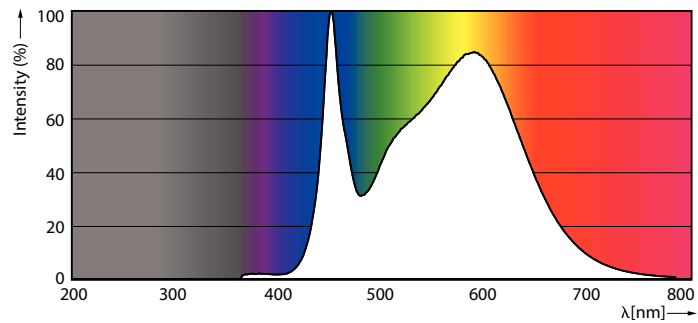

LED Wallpack Retrofits

Order code	564286
Numerator - Quantity Per Pack	1
Numerator - Packs per outer box	3
Material Nr. (12NC)	929003000304

Net Weight (Piece)	0.936 kg

Dimensional drawing

Product	D	C
60WP/LED/840/LS EX39 G3 BB 3/1	92 mm	270 mm

Photometric data

LEDForce LS EX39 60W WallPack EX39 840-GUL

LEDForce LS EX39 60W WallPack EX39 840-POC

LEDForce LS EX39 60W WallPack EX39 840-GUL