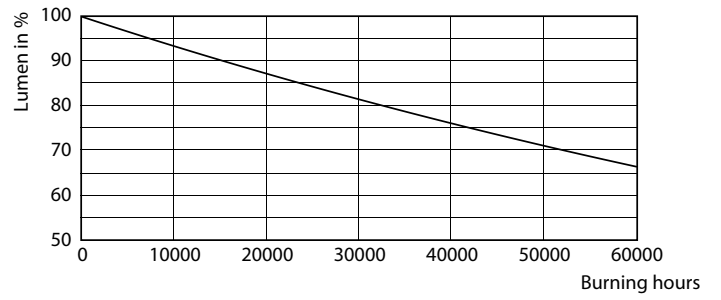

LED Wallpack Retrofits

Lifetime

50K

50K