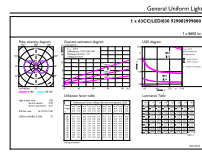

Photometric data

LEDForce LS EX39 63W Corncob EX39-LDD