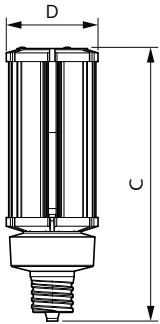

LED Corn Cobs

Dimensional drawing

Corn lamp LED 63W EX39 830 CL Dim

Product	D	C
63CC/LED/830/LS EX39 G3 BB 3/1	85 mm	260 mm