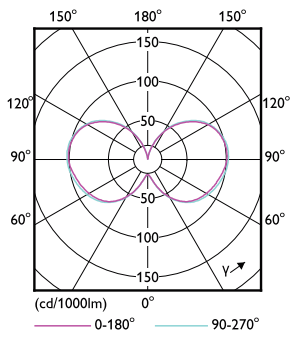

Photometric data

LEDForce LS EX39 63W Corncob EX39-LDD

LEDForce LS EX39 63W Corncob EX39 830-GUL