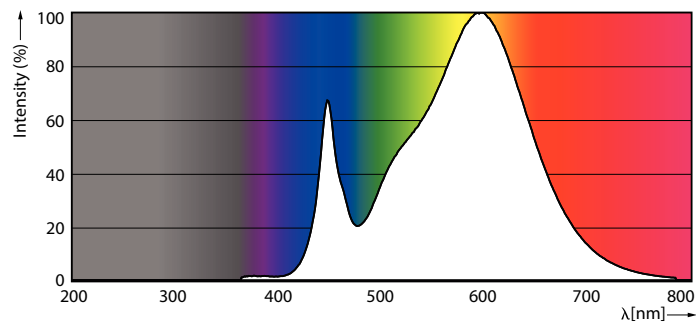

LEDForce LS EX39 36W Corncob EX39 830-POC