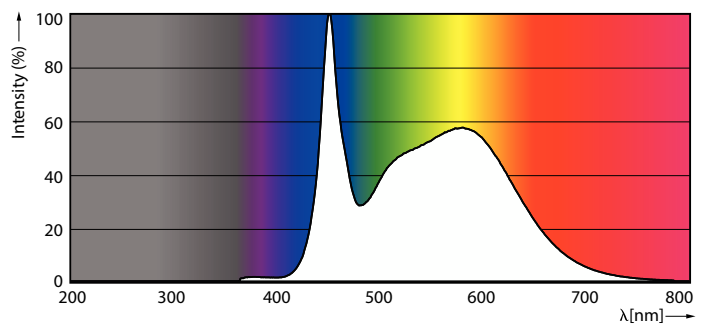

Product data

General Information	
Cap-Base	EX39 [Exclusionary Mogul Screw]
Nominal lifetime	50,000 hour(s)
Switching Cycle	50,000
Lighting Technology	LED
Light Technical	
Color Code	850 [CCT of 5000K]
Luminous Flux	8,000 lumen
Color Designation	Daylight
Correlated Color Temperature (Nom)	5000 K
Luminous Efficacy (rated) (Nom)	148.00 lm/W
Color Consistency	ANSI 5000K quadrangle
Color rendering index (CRI)	80
LLMF At End Of Nominal Lifetime (Nom)	70 %
Operating and Electrical	
Line Frequency	50 to 60 Hz
Input Frequency	50 to 60 Hz
Power Consumption	54 W
Lamp Current (Nom)	600 mA
Wattage Equivalent	250 W
Starting Time (Nom)	1 s

LED Corn Cobs

Numerator - Packs per outer box	3
Material number (12NC)	929002999704
Full product name	54CC/LED/850/LS EX39 G3 BB 3/1

EAN/UPC - Case	50046677564228
----------------	----------------

Dimensional drawing

Product	D	C
54CC/LED/850/LS EX39 G3 BB 3/1	85 mm	245 mm

Photometric data

Light Distribution Diagram - 54CC/LED/850/LS EX39 G3 BB 3/1

Spectral Power Distribution Colour - 54CC/LED/850/LS EX39 G3 BB 3/1

LED Corn Cobs