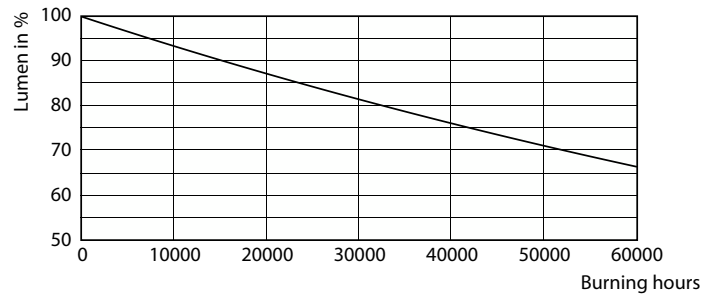

LED Corn Cobs

Lifetime

Life Expectancy Diagram - 54CC/LED/850/LS EX39 G3 BB 3/1

Lumen Maintenance Diagram - 54CC/LED/850/LS EX39 G3 BB 3/1