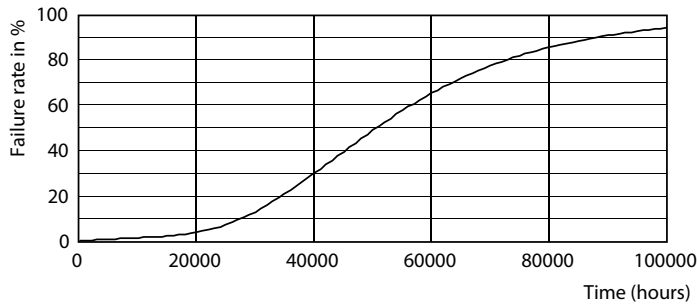

LED Corn Cobs

Lifetime

Life Expectancy Diagram - 54CC/LED/850/LS EX39 G3 BB 3/1

Lumen Maintenance Diagram - 54CC/LED/850/LS EX39 G3 BB 3/1