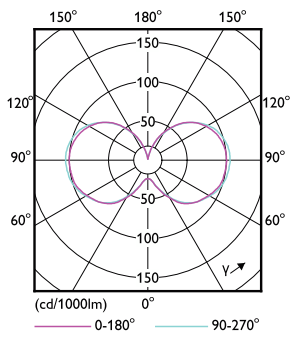

Product data

General Information	
Cap-Base	EX39 [Exclusionary Mogul Screw]
Nominal lifetime	50,000 hour(s)
Switching Cycle	50,000
Lighting Technology	LED
Light Technical	
Color Code	850 [CCT of 5000K]
Luminous Flux	8,000 lumen
Color Designation	Daylight
Correlated Color Temperature (Nom)	5000 K
Luminous Efficacy (rated) (Nom)	148.00 lm/W
Color Consistency	ANSI 5000K quadrangle
Color rendering index (CRI)	80
LLMF At End Of Nominal Lifetime (Nom)	70 %
Operating and Electrical	
Line Frequency	50 to 60 Hz
Input Frequency	50 to 60 Hz
Power Consumption	54 W
Lamp Current (Nom)	600 mA
Wattage Equivalent	250 W
Starting Time (Nom)	1 s

Warm-up time to 60% light	1 s
Power Factor (Fraction)	0.9
Voltage (Nom)	100-277 V
Temperature	
Ambient temperature range	-20 °C to 45 °C
T-Case Maximum (Nom)	149 °F
Controls and Dimming	
Dimmable	Preset Dimming
Mechanical and Housing	
Bulb Finish	Clear
Bulb Material	Plastic
Bulb Shape	Corncob
Approval and Application	
EU RoHS compliant	Yes
Product Data	
Order product name	54CC/LED/850/LS EX39 G3 BB 3/1
Order code	564229
Numerator - Quantity Per Pack	1

LED Corn Cobs

Numerator - Packs per outer box	3
Material number (12NC)	929002999704
Full product name	54CC/LED/850/LS EX39 G3 BB 3/1

EAN/UPC - Case	50046677564228
----------------	----------------

Dimensional drawing

Product	D	C
54CC/LED/850/LS EX39 G3 BB 3/1	85 mm	245 mm

Photometric data

Light Distribution Diagram - 54CC/LED/850/LS EX39 G3 BB 3/1

Spectral Power Distribution Colour - 54CC/LED/850/LS EX39 G3 BB 3/1

LED Corn Cobs