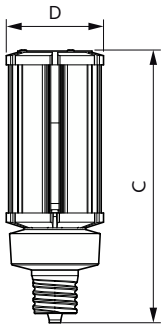

Product data

General Information	
Cap-Base	EX39 [Exclusionary Mogul Screw]
Nominal lifetime	50,000 hour(s)
Switching Cycle	50,000
Lighting Technology	LED
Light Technical	
Color Code	850 [CCT of 5000K]
Luminous Flux	8,000 lumen
Color Designation	Daylight
Correlated Color Temperature (Nom)	5000 K
Luminous Efficacy (rated) (Nom)	148.00 lm/W
Color Consistency	ANSI 5000K quadrangle
Color rendering index (CRI)	80
LLMF At End Of Nominal Lifetime (Nom)	70 %
Operating and Electrical	
Line Frequency	50 to 60 Hz
Input Frequency	50 to 60 Hz
Power Consumption	54 W
Lamp Current (Nom)	600 mA
Wattage Equivalent	250 W
Starting Time (Nom)	1 s

Warm-up time to 60% light	1 s
Power Factor (Fraction)	0.9
Voltage (Nom)	100-277 V
Temperature	
Ambient temperature range	-20 °C to 45 °C
T-Case Maximum (Nom)	149 °F
Controls and Dimming	
Dimmable	Preset Dimming
Mechanical and Housing	
Bulb Finish	Clear
Bulb Material	Plastic
Bulb Shape	Corncob
Approval and Application	
EU RoHS compliant	Yes
Product Data	
Order product name	54CC/LED/850/LS EX39 G3 BB 3/1
Order code	564229
Numerator - Quantity Per Pack	1

LED Corn Cobs

Numerator - Packs per outer box	3
Material number (12NC)	929002999704
Full product name	54CC/LED/850/LS EX39 G3 BB 3/1

EAN/UPC - Case	50046677564228
----------------	----------------

Dimensional drawing

Product	D	C
54CC/LED/850/LS EX39 G3 BB 3/1	85 mm	245 mm

Photometric data

Light Distribution Diagram - 54CC/LED/850/LS EX39 G3 BB 3/1

Spectral Power Distribution Colour - 54CC/LED/850/LS EX39 G3 BB 3/1

LED Corn Cobs