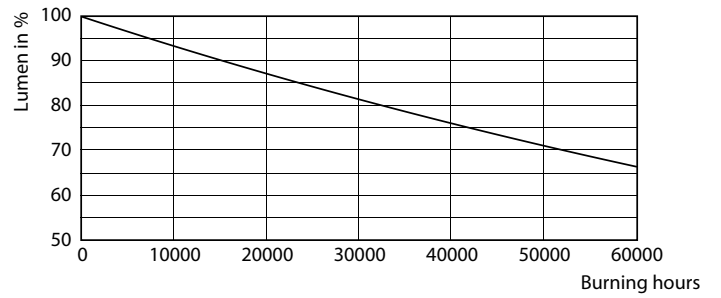

LED Corn Cobs

Lifetime

50K

50K