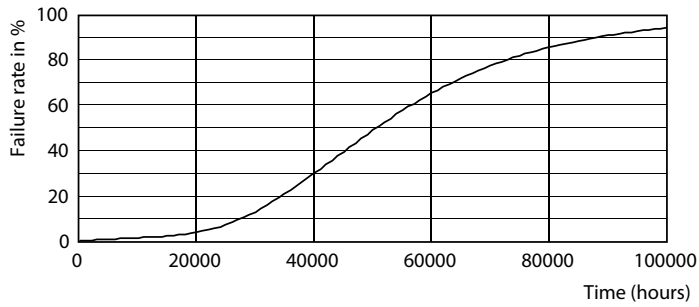

LED Corn Cobs

Lifetime

50K

50K