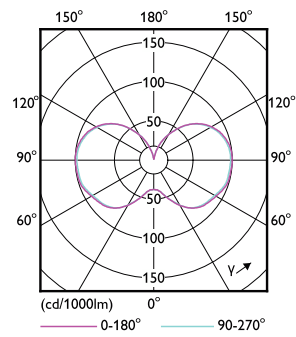

Product data

General Information		Warm-up time to 60% light	
Cap-Base	EX39 [Exclusionary Mogul Screw]		1 s
Nominal lifetime	50,000 hour(s)	Power Factor (Fraction)	0.9
Switching Cycle	50,000	Voltage (Nom)	100-277 V
Lighting Technology	LED	Temperature	
Light Technical		Ambient temperature range	-20 °C to 45 °C
Color Code	850 [CCT of 5000K]	T-Case Maximum (Nom)	140 °F
Luminous Flux	5,400 lumen	Controls and Dimming	
Color Designation	Daylight	Dimmable	Preset Dimming
Correlated Color Temperature (Nom)	5000 K	Mechanical and Housing	
Luminous Efficacy (rated) (Nom)	150.00 lm/W	Bulb Finish	Clear
Color Consistency	ANSI 5000K quadrangle	Bulb Material	Plastic
Color rendering index (CRI)	80	Bulb Shape	Corncob
LLMF At End Of Nominal Lifetime (Nom)	70 %	Approval and Application	
Operating and Electrical		EU RoHS compliant	Yes
Line Frequency	50 to 60 Hz	Product Data	
Input Frequency	50 to 60 Hz	Order product name	36CC/LED/850/LS EX39 G3 BB 3/1
Power Consumption	36 W	Order code	564161
Lamp Current (Nom)	400 mA	Numerator - Quantity Per Pack	1
Wattage Equivalent	150 W		
Starting Time (Nom)	1 s		

LED Corn Cobs

Numerator - Packs per outer box	3
Material number (12NC)	929002999104
Full product name	36CC/LED/850/LS EX39 G3 BB 3/1

EAN/UPC - Case	50046677564167
----------------	----------------

Dimensional drawing

Product	D	C
36CC/LED/850/LS EX39 G3 BB 3/1	85 mm	215 mm

Photometric data

Light Distribution Diagram - 36CC/LED/850/LS EX39 G3 BB 3/1

Spectral Power Distribution Colour - 36CC/LED/850/LS EX39 G3 BB 3/1

LED Corn Cobs