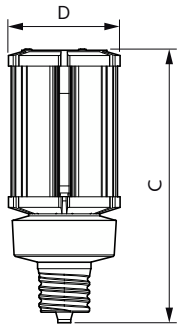

Product data

General Information		Warm-up time to 60% light	
Cap-Base	EX39 [Exclusionary Mogul Screw]		1 s
Nominal lifetime	50,000 hour(s)	Power Factor (Fraction)	0.9
Switching Cycle	50,000	Voltage (Nom)	100-277 V
Lighting Technology	LED	Temperature	
Light Technical		Ambient temperature range	-20 °C to 45 °C
Color Code	850 [CCT of 5000K]	T-Case Maximum (Nom)	140 °F
Luminous Flux	5,400 lumen	Controls and Dimming	
Color Designation	Daylight	Dimmable	Preset Dimming
Correlated Color Temperature (Nom)	5000 K	Mechanical and Housing	
Luminous Efficacy (rated) (Nom)	150.00 lm/W	Bulb Finish	Clear
Color Consistency	ANSI 5000K quadrangle	Bulb Material	Plastic
Color rendering index (CRI)	80	Bulb Shape	Corncob
LLMF At End Of Nominal Lifetime (Nom)	70 %	Approval and Application	
Operating and Electrical		EU RoHS compliant	Yes
Line Frequency	50 to 60 Hz	Product Data	
Input Frequency	50 to 60 Hz	Order product name	36CC/LED/850/LS EX39 G3 BB 3/1
Power Consumption	36 W	Order code	564161
Lamp Current (Nom)	400 mA	Numerator - Quantity Per Pack	1
Wattage Equivalent	150 W		
Starting Time (Nom)	1 s		

LED Corn Cobs

Numerator - Packs per outer box	3
Material number (12NC)	929002999104
Full product name	36CC/LED/850/LS EX39 G3 BB 3/1

EAN/UPC - Case	50046677564167
----------------	----------------

Dimensional drawing

Product	D	C
36CC/LED/850/LS EX39 G3 BB 3/1	85 mm	215 mm

Photometric data

Light Distribution Diagram - 36CC/LED/850/LS EX39 G3 BB 3/1

Spectral Power Distribution Colour - 36CC/LED/850/LS EX39 G3 BB 3/1

LED Corn Cobs