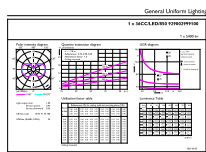

Product data

General Information		Warm-up time to 60% light	
Cap-Base	EX39 [Exclusionary Mogul Screw]		1 s
Nominal lifetime	50,000 hour(s)	Power Factor (Fraction)	0.9
Switching Cycle	50,000	Voltage (Nom)	100-277 V
Lighting Technology	LED	Temperature	
Light Technical		Ambient temperature range	-20 °C to 45 °C
Color Code	850 [CCT of 5000K]	T-Case Maximum (Nom)	140 °F
Luminous Flux	5,400 lumen	Controls and Dimming	
Color Designation	Daylight	Dimmable	Preset Dimming
Correlated Color Temperature (Nom)	5000 K	Mechanical and Housing	
Luminous Efficacy (rated) (Nom)	150.00 lm/W	Bulb Finish	Clear
Color Consistency	ANSI 5000K quadrangle	Bulb Material	Plastic
Color rendering index (CRI)	80	Bulb Shape	Corncob
LLMF At End Of Nominal Lifetime (Nom)	70 %	Approval and Application	
Operating and Electrical		EU RoHS compliant	Yes
Line Frequency	50 to 60 Hz	Product Data	
Input Frequency	50 to 60 Hz	Order product name	36CC/LED/850/LS EX39 G3 BB 3/1
Power Consumption	36 W	Order code	564161
Lamp Current (Nom)	400 mA	Numerator - Quantity Per Pack	1
Wattage Equivalent	150 W		
Starting Time (Nom)	1 s		

Product	D	C
36CC/LED/850/LS EX39 G3 BB 3/1	85 mm	215 mm

Photometric data

Light Distribution Diagram - 36CC/LED/850/LS EX39 G3 BB 3/1

Spectral Power Distribution Colour - 36CC/LED/850/LS EX39 G3 BB 3/1

LED Corn Cobs