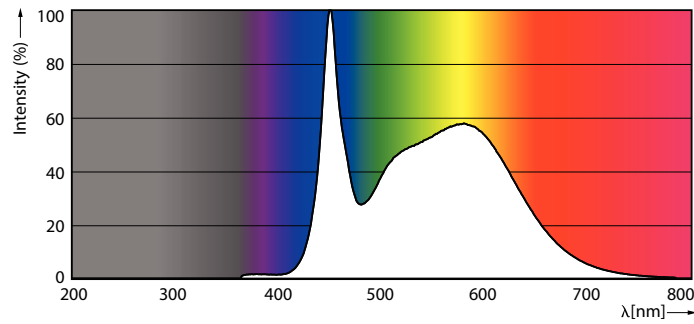

Product data

General Information		Warm-up time to 60% light	
Cap-Base	EX39 [Exclusionary Mogul Screw]		1 s
Nominal lifetime	50,000 hour(s)	Power Factor (Fraction)	0.9
Switching Cycle	50,000	Voltage (Nom)	100-277 V
Lighting Technology	LED	Temperature	
Light Technical		Ambient temperature range	-20 °C to 45 °C
Color Code	850 [CCT of 5000K]	T-Case Maximum (Nom)	140 °F
Luminous Flux	5,400 lumen	Controls and Dimming	
Color Designation	Daylight	Dimmable	Preset Dimming
Correlated Color Temperature (Nom)	5000 K	Mechanical and Housing	
Luminous Efficacy (rated) (Nom)	150.00 lm/W	Bulb Finish	Clear
Color Consistency	ANSI 5000K quadrangle	Bulb Material	Plastic
Color rendering index (CRI)	80	Bulb Shape	Corncob
LLMF At End Of Nominal Lifetime (Nom)	70 %	Approval and Application	
Operating and Electrical		EU RoHS compliant	Yes
Line Frequency	50 to 60 Hz	Product Data	
Input Frequency	50 to 60 Hz	Order product name	36CC/LED/850/LS EX39 G3 BB 3/1
Power Consumption	36 W	Order code	564161
Lamp Current (Nom)	400 mA	Numerator - Quantity Per Pack	1
Wattage Equivalent	150 W		
Starting Time (Nom)	1 s		

Product	D	C
36CC/LED/850/LS EX39 G3 BB 3/1	85 mm	215 mm

Photometric data

Light Distribution Diagram - 36CC/LED/850/LS EX39 G3 BB 3/1

Spectral Power Distribution Colour - 36CC/LED/850/LS EX39 G3 BB 3/1

LED Corn Cobs