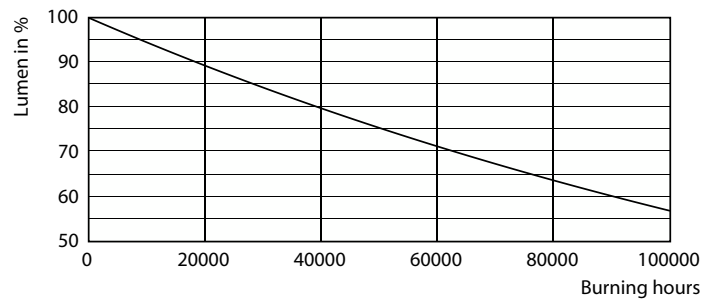

LEDtube MAS 1 15,5W 60K FailureRate-LED

Lumen Maintenance Diagram