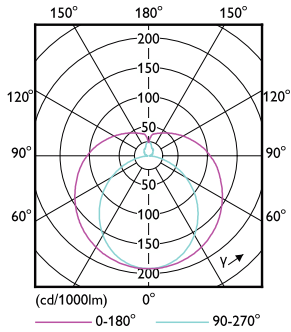

MASTER Value LEDtube Universal T8

Photometric data

LEDtube MAS 1 15,5W G13 2300lm-LDD