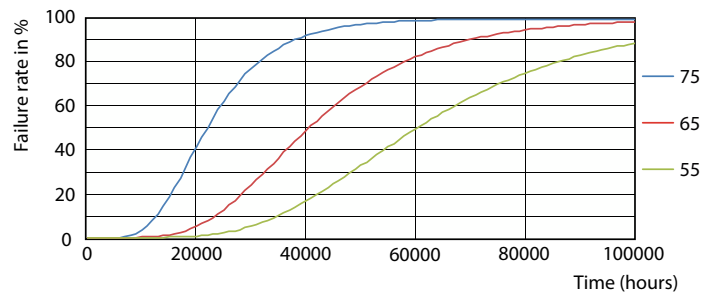

MASTER Value LEDtube Universal T8

Photometric data

Lifetime

Lumen Maintenance Diagram