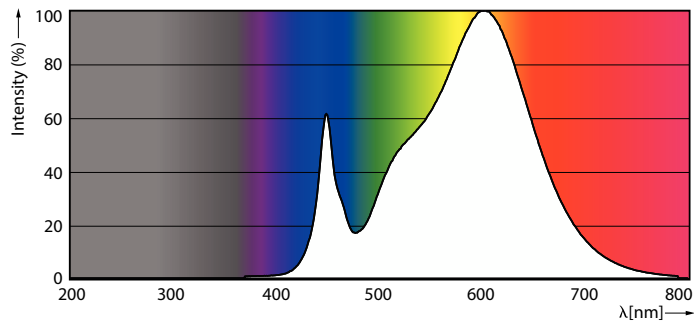

Photometric data

LEDtube MAS 1 15,5W G13 2300lm 830-POC

LEDtube MAS 1 15,5W G13 2300lm 830-GUL