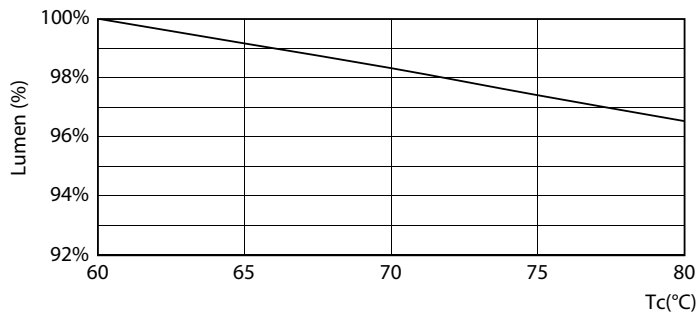

Lifetime

LEDtube MAS 1 15,5W 60K LumenVsTc-LMP