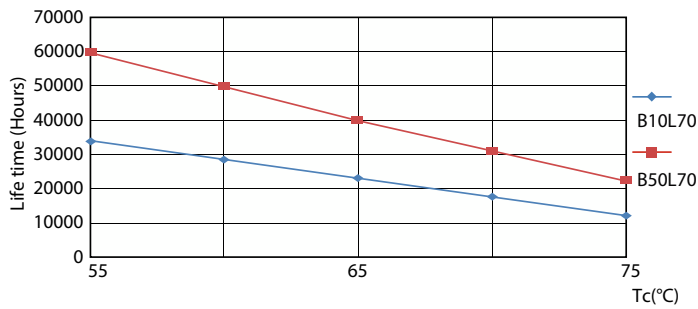

LEDtube MAS 1 15,5W 60K LifetimeVsTc-LED