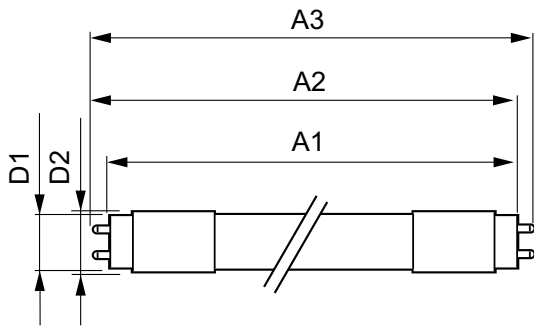

Product data

General information		LLMF At End Of Nominal Lifetime (Nom) 70 %	
Base	G13 [Medium Bi-Pin Fluorescent]		
EU RoHS compliant	Yes		
Nominal Lifetime (Nom)	60000 h		
Switching Cycle	50000X		
Flux measurement reference	Sphere		
Light technical		Operating and electrical	
Color Code	830 [CCT of 3000K]	Input Frequency	50 to 60 Hz
Beam Angle (Nom)	190 °	Power (Rated) (Nom)	15.5 W
Initial lumen (Nom)	2300 lm	Lamp Current (Nom)	75 mA
Color Designation	White (WH)	Starting Time (Nom)	0.5 s
Correlated Color Temperature (Nom)	3000 K	Warm Up Time to 60% Light (Nom)	0.5 s
Luminous Efficacy (rated) (Nom)	148.00 lm/W	Power Factor (Nom)	0.9
Color Consistency	<6	Voltage (Nom)	220-240 V
Color Rendering Index (Nom)	80		
		Temperature	
		T-Ambient (Max)	113 °F
		T-Ambient (Min)	-4 °F
		T-Storage (Max)	149 °F
		T-Storage (Min)	-40 °F

MASTER Value LEDtube Universal T8

T-Case Maximum (Nom)	131 °F
Controls and dimming	
Dimmable	No
Mechanical and housing	
Bulb Finish	Frosted
Bulb Material	Glass
Product Length	48 in
Bulb Shape	Tube, double-ended
Approval and application	
Energy Efficiency Class	D
Energy Saving Product	Yes
Approbation Marks	RoHS compliance TUV CE marking KEMA Keur certificate

Energy Consumption kWh/1000 h	16 kWh
EPREL Registration Number	403658
Product data	
Order product name	MAS LEDtube VLE UN 1200mm UO 15.5W830 T8
EAN/UPC - Product	8719514316683
Order code	367086
Numerator - Quantity Per Pack	1
Numerator - Packs per outer box	10
Material Nr. (12NC)	929002997002
Copy Net Weight (Piece)	0.529 lb

Dimensional drawing

MAS LEDtube VLE UN 1200mm UO 15.5W830 T8

Product	D1	D2	A1	A2	A3
MAS LEDtube VLE UN 1200mm UO 15.5W830 T8	1-1/16 in	1-1/8 in	47-1/4 in	47-1/2 in	47-3/4 in

Photometric data

LEDtube MAS 1 15,5W G13 2300lm 830-POC