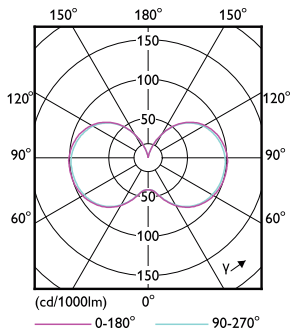

LED Corn Cobs

Dimensional drawing

Corn lamp LED fan 80W EX39 850 CL Dim

Product
80CC/LED/850/LS EX39 G2 BB 3/1

Photometric data

LEDTForce LS 80W Corncob EX39 850-POC

LEDTForce LS 80W Corncob EX39 850-GUL

LEDTForce LS 80W Corncob EX39-LDD