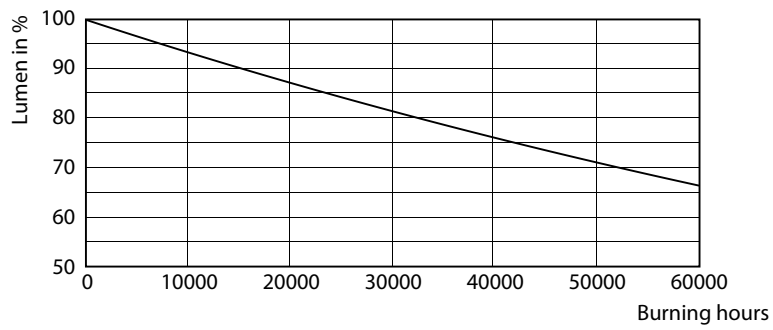

LED Corn Cobs

Lifetime

50K