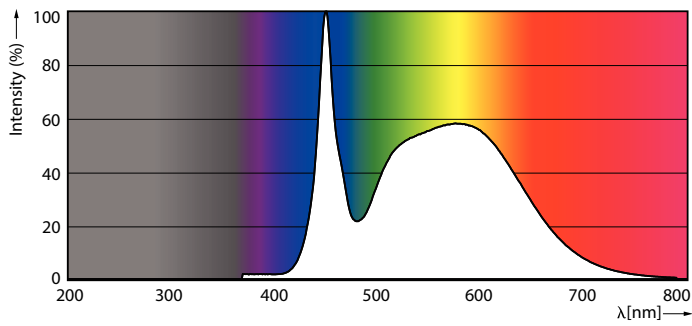

LED Corn Cobs

Dimensional drawing

Corn lamp LED fan 80W EX39 850 CL Dim

Product
80CC/LED/850/LS EX39 G2 BB 3/1

Photometric data

LEDTForce LS 80W Corncob EX39 850-POC

LEDTForce LS 80W Corncob EX39 850-GUL

LEDTForce LS 80W Corncob EX39-LDD