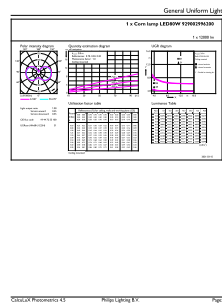

Controls and Dimming	
Dimmable	Only with specific dimmers

Mechanical and Housing	
Bulb Shape	Corncob

Product Data	
Order product name	80CC/LED/850/LS EX39 G2 BB 3/1
EAN/UPC - Product	046677564063
Order code	564062
Numerator - Quantity Per Pack	1
Numerator - Packs per outer box	3
Material Nr. (12NC)	929002996204
Net Weight (Piece)	0.705 kg

LED Corn Cobs

Dimensional drawing

Corn lamp LED fan 80W EX39 850 CL Dim

Product
80CC/LED/850/LS EX39 G2 BB 3/1

Photometric data

LEDTForce LS 80W Corncob EX39 850-POC

LEDTForce LS 80W Corncob EX39 850-GUL

LEDTForce LS 80W Corncob EX39-LDD