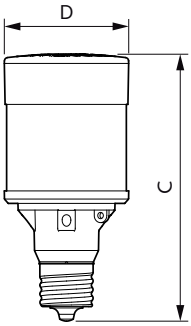

LED Corn Cobs

Dimensional drawing

Corn lamp LED fan 80W EX39 850 CL Dim

Product
80CC/LED/850/LS EX39 G2 BB 3/1