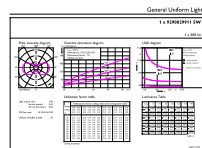

EAN/UPC - Case	50046677566697
EAN/UPC - Product/Case	046677566692

Dimensional drawing

Product	D	C
5BA11/PER/UD/CL/G/E26/WGD 6/3PF T20	35 mm	99 mm

Photometric data

Spectral Power Distribution Colour - 5BA11/PER/UD/CL/G/E26/WGD 6/3PF T20

Light Distribution Diagram - 5BA11/PER/UD/CL/G/E26/WGD 6/3PF T20

General uniform lighting - 5BA11/PER/UD/CL/G/E26/WGD 6/3PF T20

LED B11

Lifetime

Life Expectancy Diagram - 5BA11/PER/UD/CL/G/E26/WGD 6/3PF T20