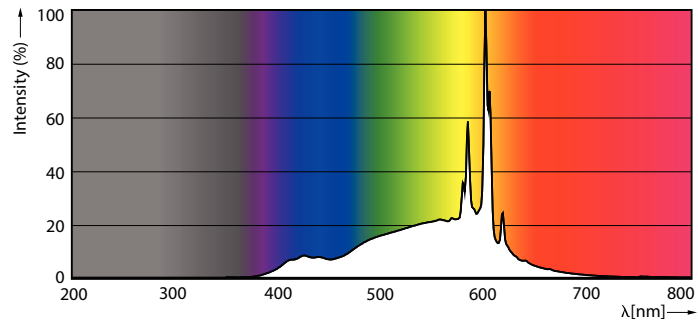

Light Technical	
Color Code	922-927 [CCT of 2200K-2700K]
Color Code	922-927 [CCT of 2200K-2700K]
Beam Angle (Nom)	300 degree(s)
Luminous Flux	500 lumen
Color Designation	Warm Glow(WG)
Correlated Color Temperature (Nom)	2200 2700 K
Luminous Efficacy (rated) (Nom)	100 lm/W
Color Consistency	<4
Color rendering index (CRI)	95
LLMF At End Of Nominal Lifetime (Nom)	70 %

EAN/UPC - Case	50046677566697
EAN/UPC - Product/Case	046677566692

Dimensional drawing

Product	D	C
5BA11/PER/UD/CL/G/E26/WGD 6/3PF T20	35 mm	99 mm

Photometric data

Spectral Power Distribution Colour - 5BA11/PER/UD/CL/G/E26/WGD 6/3PF T20