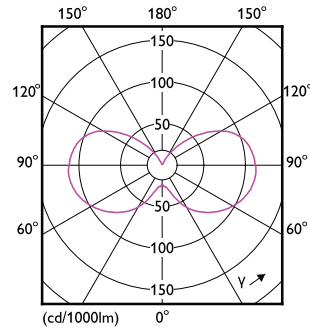

Product Data	
Order product name	5BA11/PER/UD/CL/G/E26/WGD 6/3PF T20

LED B11

Order code	566695
Numerator - Quantity Per Pack	1
Numerator - Packs per outer box	6
Material Nr. (12NC)	929002991103
Full product name	5BA11/PER/UD/CL/G/E26/WGD 6/3PF T20

EAN/UPC - Case	50046677566697
EAN/UPC - Product/Case	046677566692

Dimensional drawing

Product	D	C
5BA11/PER/UD/CL/G/E26/WGD 6/3PF T20	35 mm	99 mm

Photometric data

Spectral Power Distribution Colour - 5BA11/PER/UD/CL/G/E26/WGD 6/3PF T20