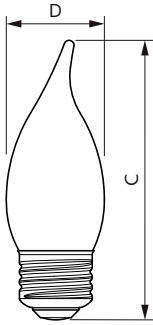

Temperature	
Ambient temperature range	-20 °C to 40 °C

Controls and Dimming	
Dimmable	Only with specific dimmers

Mechanical and Housing	
Bulb Finish	Clear
Bulb Material	Glass
Bulb Shape	BA11

Approval and Application	
Energy Certifications	Energy Star
EyeComfort	Yes

Product Data	
Order product name	5BA11/PER/UD/CL/G/E26/WGD 6/3PF T20

LED B11

Order code	566695
Numerator - Quantity Per Pack	1
Numerator - Packs per outer box	6
Material Nr. (12NC)	929002991103
Full product name	5BA11/PER/UD/CL/G/E26/WGD 6/3PF T20

EAN/UPC - Case	50046677566697
EAN/UPC - Product/Case	046677566692

Dimensional drawing

Product	D	C
5BA11/PER/UD/CL/G/E26/WGD 6/3PF T20	35 mm	99 mm

Photometric data

Spectral Power Distribution Colour - 5BA11/PER/UD/CL/G/E26/WGD 6/3PF T20