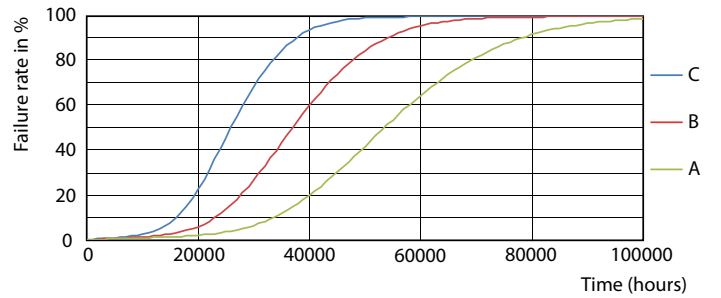

Photometric data

Lifetime

LEDtube 50K-LMP