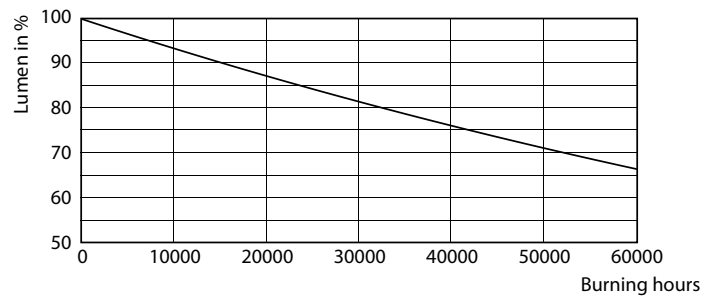

### Product data

General Information	
Base	G13 [ Medium Bi-Pin Fluorescent]
EU RoHS compliant	Yes
Nominal Lifetime (Nom)	50000 h
Switching Cycle	50000X
Technical Type	12-32W
Light Technical	
Color Code	830 [ CCT of 3000K]
Beam Angle (Nom)	240 °
Initial lumen (Nom)	1700 lm
Color Designation	White (WH)
Correlated Color Temperature (Nom)	3000 K
Luminous Efficacy (rated) (Nom)	141.00 lm/W
Color Consistency	<6
Color Rendering Index (Nom)	80
LLMF At End Of Nominal Lifetime (Nom)	70 %
Operating and Electrical	
Input Frequency	50 to 60 Hz
Power (Rated) (Nom)	12 W

Lifetime

LEDtube 50K-LED

LEDtube 50K FailureRate-LED

LEDtube COR 9,9W 50K LumenVsTc

LEDtube 50K-LMP

Lifetime

LEDtube 50K LifetimeVsTc-LED