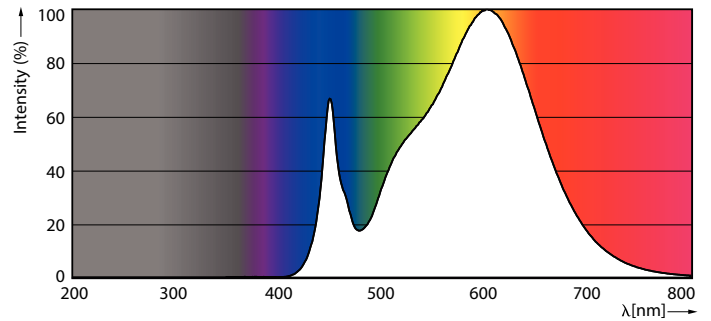

LEDtube COR 12W G13 1700lm 830