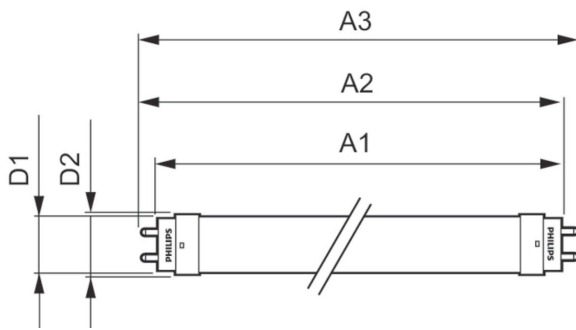

T8

Product Length	48 in
Bulb Shape	Tube, double-ended
Approval and Application	
Energy Saving Product	Yes
Approbation Marks	RoHS compliance UL certificate DLC compliance
Energy Consumption kWh/1000 h	- kWh

Product Data

Order product name	12T8/COR/48-830/MF17/G 10/1

EAN/UPC - Product	046677563486
Order code	563486
Numerator - Quantity Per Pack	1
Numerator - Packs per outer box	10
Material Nr. (12NC)	929002484004
Net Weight (Piece)	0.215 kg
Model Number	9290024840

Dimensional drawing

TLED T8 120-277V 12-32W 1700lm 3000K G13

Product	D1	D2	A1	A2	A3
12T8/COR/48-830/MF17/G 10/1	25.7 mm	28 mm	1198.2 mm	1205.3 mm	1212.4 mm

Photometric data

LEDtube COR 12W G13 1700lm 830