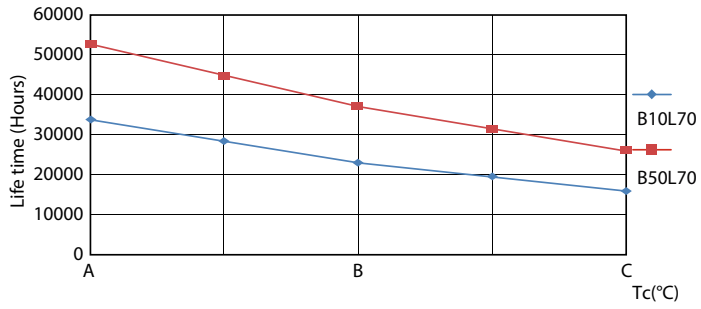

Lifetime

LEDtube 50K-LED

LEDtube 50K FailureRate-LED

LEDtube COR 9,9W 50K LumenVsTc

LEDtube 50K-LMP

Lifetime

LEDtube 50K LifetimeVsTc-LED