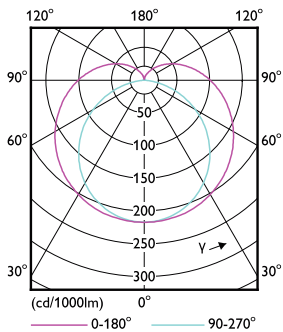

LEDtube 16,9W G13 2500lm 850

LEDtube 16,9W G13