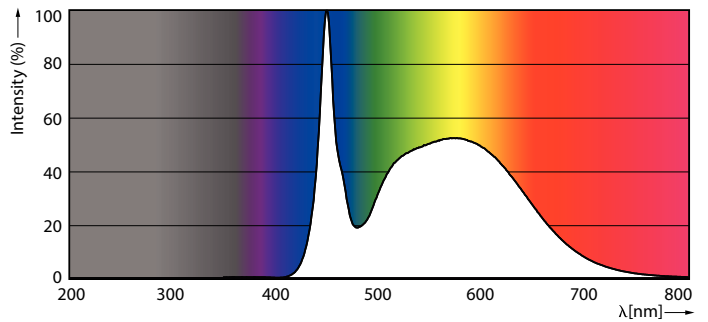

LEDtube 16,9W G13 2500lm 850