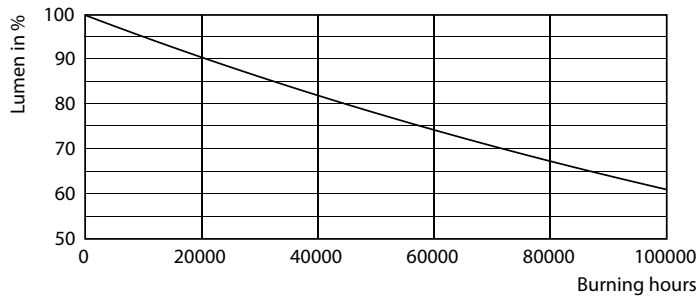

Product data

General information		Starting Time (Nom)	
Base	G13 [Medium Bi-Pin Fluorescent]		0.5 s
EU RoHS compliant	Yes	Warm Up Time to 60% Light (Nom)	0.5 s
Nominal Lifetime (Nom)	70000 h	UL Type	Type B - bypass the ballast
Switching Cycle	50000X	Power Factor (Nom)	0.9
		Voltage (Nom)	120-277 V
Light technical		Temperature	
Color Code	850 [CCT of 5000K]	T-Ambient (Max)	113 °F
Beam Angle (Nom)	180 °	T-Ambient (Min)	-4 °F
Initial lumen (Nom)	2500 lm	T-Storage (Max)	149 °F
Color Designation	Daylight	T-Storage (Min)	-40 °F
Correlated Color Temperature (Nom)	5000 K	T-Case Maximum (Nom)	158 °F
Luminous Efficacy (rated) (Nom)	147.00 lm/W		
Color Consistency	<5	Controls and dimming	
Color Rendering Index (Nom)	80	Dimmable	Limited
LLMF At End Of Nominal Lifetime (Nom)	70 %		
Operating and electrical		Mechanical and housing	
Input Frequency	50 to 60 Hz	Bulb Finish	Frosted
Power (Rated) (Nom)	16.9 W	Bulb Material	Plastic
Lamp Current (Max)	150 mA	Product Length	48 in
Lamp Current (Min)	65 mA	Bulb Shape	Tube, double-ended

LEDtube 16,9W G13

Lifetime

LEDtube 16,9W 70K LumenVsTc

Life Expectancy Diagram

LEDtube_70K_LifetimeVsTc-LED

LEDtube_70K_FailureRate-LED

Lumen Maintenance Diagram