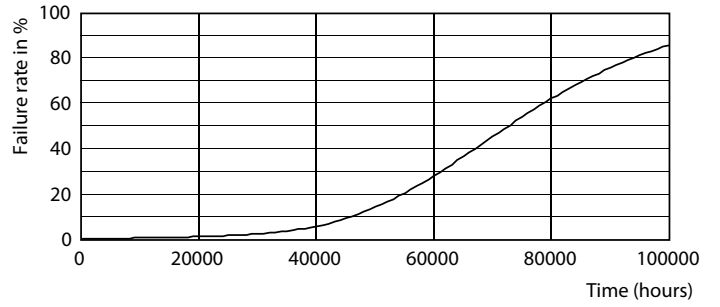

Life Expectancy Diagram

Lifetime