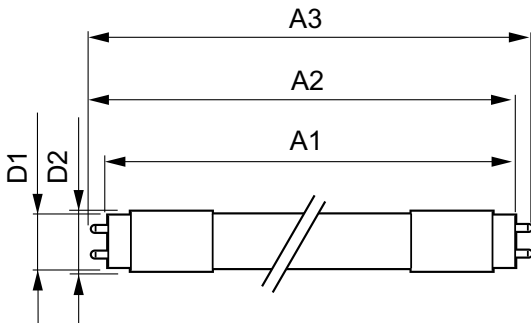

Approval and application

Energy Saving Product	Yes
Approbation Marks	RoHS compliance UL certificate DLC compliance

Product data

Order product name	16.9T8/MAS/48-850/MF25/P 10/1
EAN/UPC - Product	046677575571

Order code	575571
Numerator - Quantity Per Pack	1
Numerator - Packs per outer box	10
Material Nr. (12NC)	929002442534
Copy Net Weight (Piece)	0.265 lb
Model Number	9290024425

Dimensional drawing

16.9T8/MAS/48-850/MF25/P 10/1

Product	D1	D2	A1	A2	A3
16.9T8/MAS/48-850/MF25/P	1-1/16 in	1-1/8 in	47-3/16 in	47-1/2 in	47-3/4 in
10/1					

Photometric data