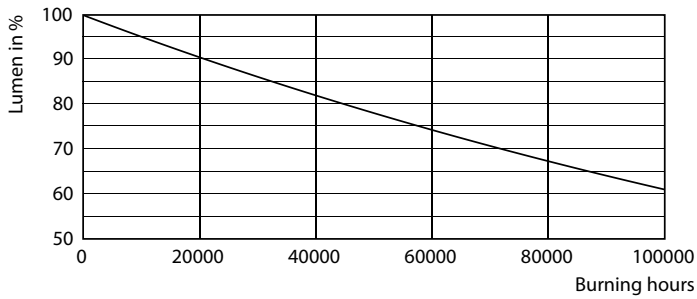

LEDtube_70K_FailureRate-LED

LEDtube_70K-LMP