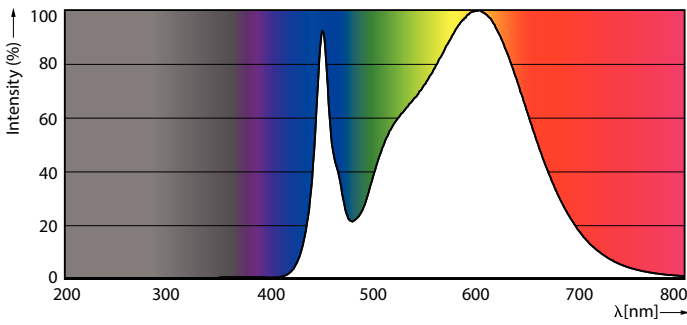

Photometric data

LEDtube 16,9W G13 2400lm 835