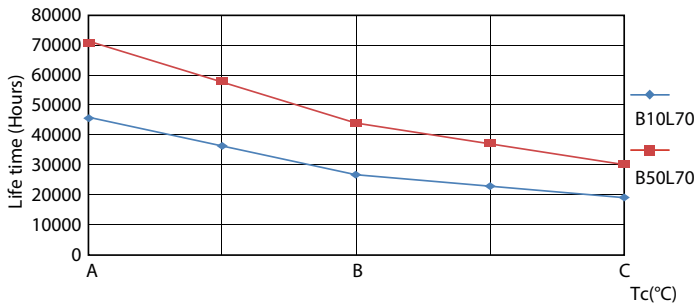

LEDtube_70K_LifetimeVsTc-LED