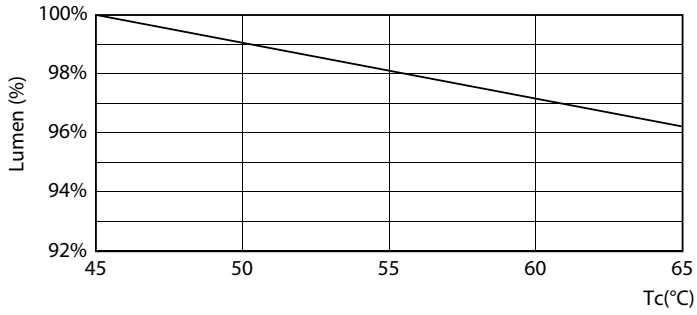

Lifetime

LEDtube 16,9W 70K LumenVsTc