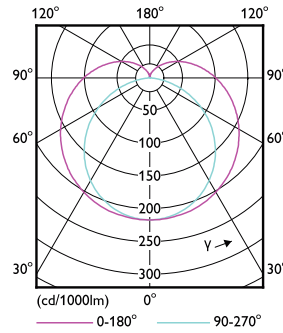

Product data

General Information		Starting Time (Nom)	
Base	G13 [Medium Bi-Pin Fluorescent]		0.5 s
EU RoHS compliant	Yes	Warm Up Time to 60% Light (Nom)	0.5 s
Nominal Lifetime (Nom)	70000 h	UL Type	Type B - bypass the ballast
Switching Cycle	50000X	Power Factor (Nom)	0.9
		Voltage (Nom)	120-277 V
Light Technical		Temperature	
Color Code	835 [CCT of 3500K]	T-Ambient (Max)	45 °C
Beam Angle (Nom)	180 °	T-Ambient (Min)	-20 °C
Initial lumen (Nom)	2400 lm	T-Storage (Max)	65 °C
Color Designation	White (WH)	T-Storage (Min)	-40 °C
Correlated Color Temperature (Nom)	3500 K	T-Case Maximum (Nom)	70 °C
Luminous Efficacy (rated) (Nom)	142.00 lm/W		
Color Consistency	<6	Controls and Dimming	
Color Rendering Index (Nom)	80	Dimmable	Limited
LLMF At End Of Nominal Lifetime (Nom)	70 %		
Operating and Electrical		Mechanical and Housing	
Input Frequency	50 to 60 Hz	Bulb Finish	Frosted
Power (Rated) (Nom)	16.9 W	Bulb Material	Plastic
Lamp Current (Max)	150 mA	Product Length	48 in
Lamp Current (Min)	65 mA	Bulb Shape	Tube, double-ended

Order code	575563
Numerator - Quantity Per Pack	1
Numerator - Packs per outer box	10
Material Nr. (12NC)	929002442434
Net Weight (Piece)	0.120 kg
Model Number	9290024424

Dimensional drawing

TLED T8 120-277V 16.9-32W 2500lm 3500K

Product	D1	D2	A1	A2	A3
16.9T8/MAS/48-835/MF25/P 10/1	25.7 mm	28 mm	1198 mm	1205 mm	1212 mm

Photometric data

LEDtube 16,9W G13 2400lm 835

LEDtube 16,9W G13

LEDtube 16,9W G13 2400lm 835

Lifetime

LEDtube 16,9W 70K LumenVsTc