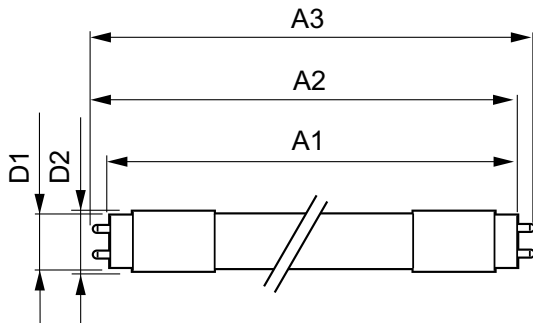

Product data

General Information		Starting Time (Nom)	
Base	G13 [Medium Bi-Pin Fluorescent]		0.5 s
EU RoHS compliant	Yes	Warm Up Time to 60% Light (Nom)	0.5 s
Nominal Lifetime (Nom)	70000 h	UL Type	Type B - bypass the ballast
Switching Cycle	50000X	Power Factor (Nom)	0.9
		Voltage (Nom)	120-277 V
Light Technical		Temperature	
Color Code	835 [CCT of 3500K]	T-Ambient (Max)	45 °C
Beam Angle (Nom)	180 °	T-Ambient (Min)	-20 °C
Initial lumen (Nom)	2400 lm	T-Storage (Max)	65 °C
Color Designation	White (WH)	T-Storage (Min)	-40 °C
Correlated Color Temperature (Nom)	3500 K	T-Case Maximum (Nom)	70 °C
Luminous Efficacy (rated) (Nom)	142.00 lm/W		
Color Consistency	<6	Controls and Dimming	
Color Rendering Index (Nom)	80	Dimmable	Limited
LLMF At End Of Nominal Lifetime (Nom)	70 %		
Operating and Electrical		Mechanical and Housing	
Input Frequency	50 to 60 Hz	Bulb Finish	Frosted
Power (Rated) (Nom)	16.9 W	Bulb Material	Plastic
Lamp Current (Max)	150 mA	Product Length	48 in
Lamp Current (Min)	65 mA	Bulb Shape	Tube, double-ended

Order code	575563
Numerator - Quantity Per Pack	1
Numerator - Packs per outer box	10
Material Nr. (12NC)	929002442434
Net Weight (Piece)	0.120 kg
Model Number	9290024424

Dimensional drawing

TLED T8 120-277V 16.9-32W 2500lm 3500K

Product	D1	D2	A1	A2	A3
16.9T8/MAS/48-835/MF25/P 10/1	25.7 mm	28 mm	1198 mm	1205 mm	1212 mm

Photometric data

LEDtube 16,9W G13 2400lm 835

LEDtube 16,9W G13

LEDtube 16,9W G13 2400lm 835

Lifetime

LEDtube 16,9W 70K LumenVsTc