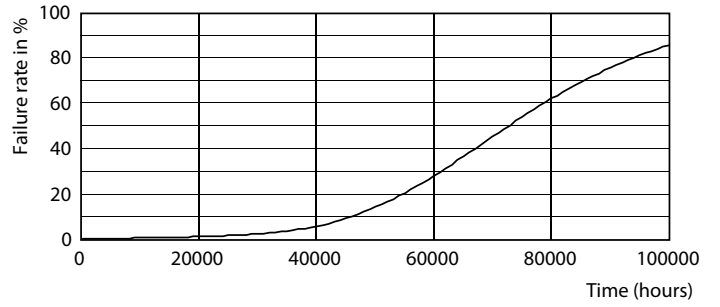

LEDtube_70K-LED

Lifetime