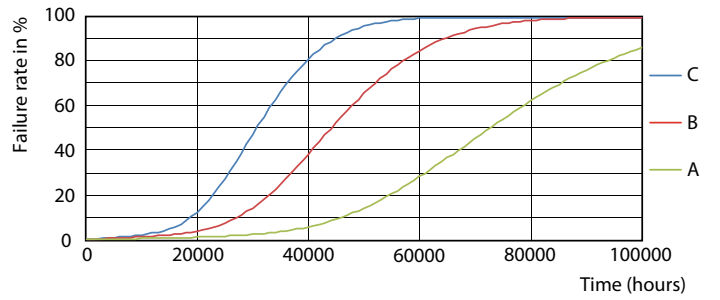

LEDtube_70K_LifetimeVsTc-LED