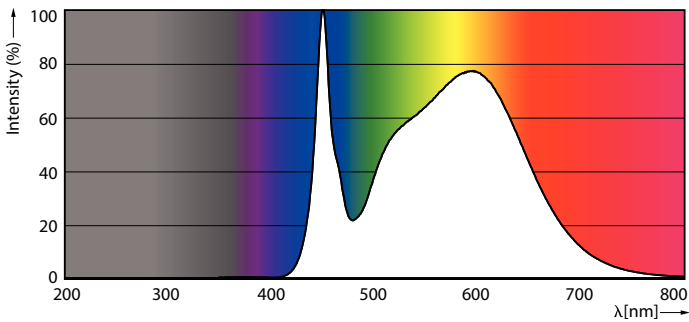

Photometric data

LEDtube 16,9W G13 2500lm 840

LEDtube 16,9W G13 2500lm 840