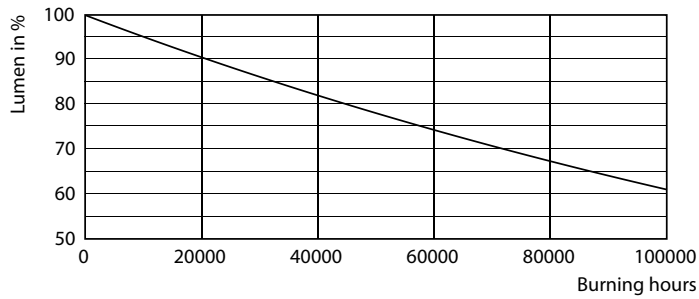

Product data

General Information		Starting Time (Nom)	
Base	G13 [Medium Bi-Pin Fluorescent]		0.5 s
EU RoHS compliant	Yes	Warm Up Time to 60% Light (Nom)	0.5 s
Nominal Lifetime (Nom)	70000 h	UL Type	Type B - bypass the ballast
Switching Cycle	50000X	Power Factor (Nom)	0.9
		Voltage (Nom)	120-277 V
Light Technical		Temperature	
Color Code	841 [CCT of 4100K (841)]	T-Ambient (Max)	45 °C
Beam Angle (Nom)	180 °	T-Ambient (Min)	-20 °C
Initial lumen (Nom)	2500 lm	T-Storage (Max)	65 °C
Color Designation	Cool White (CW)	T-Storage (Min)	-40 °C
Correlated Color Temperature (Nom)	4000 K	T-Case Maximum (Nom)	70 °C
Luminous Efficacy (rated) (Nom)	147.00 lm/W		
Color Consistency	<6	Controls and Dimming	
Color Rendering Index (Nom)	80	Dimmable	Limited
LLMF At End Of Nominal Lifetime (Nom)	70 %		
Operating and Electrical		Mechanical and Housing	
Input Frequency	50 to 60 Hz	Bulb Finish	Frosted
Power (Rated) (Nom)	16.9 W	Bulb Material	Plastic
Lamp Current (Max)	150 mA	Product Length	48 in
Lamp Current (Min)	65 mA	Bulb Shape	Tube, double-ended

LEDtube 16,9W G13

Lifetime

LEDtube 16,9W 70K LumenVsTc

LEDtube_70K-LED

LEDtube_70K_LifetimeVsTc-LED

LEDtube_70K_FailureRate-LED

LEDtube_70K-LMP