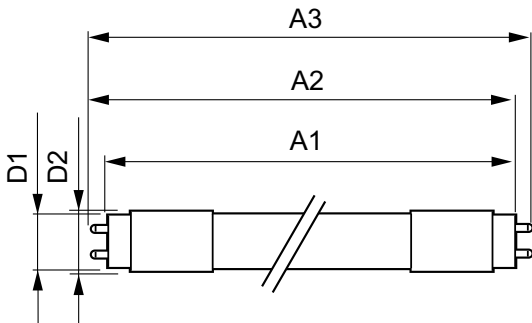

T8

Approval and Application

Energy Saving Product	Yes
Approbation Marks	RoHS compliance UL certificate DLC compliance

Product Data

Order product name	16.9T8/MAS/48-840/MF24/P 10/1
EAN/UPC - Product	046677575557

Order code	575555
Numerator - Quantity Per Pack	1
Numerator - Packs per outer box	10
Material Nr. (12NC)	929002439534
Net Weight (Piece)	0.120 kg
Model Number	9290024395

Dimensional drawing

TLED T8 120-277V 16.9-32W 2500lm 4000K