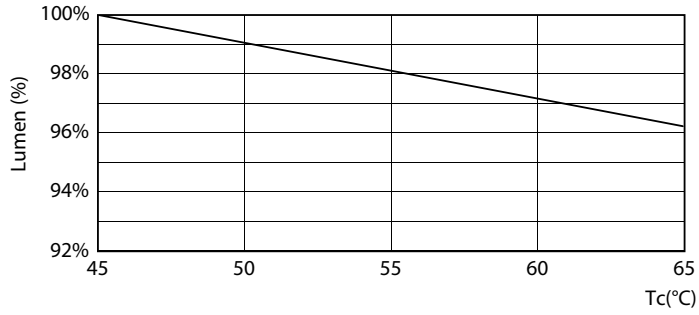

Lifetime

LEDtube 16,9W 70K LumenVsTc