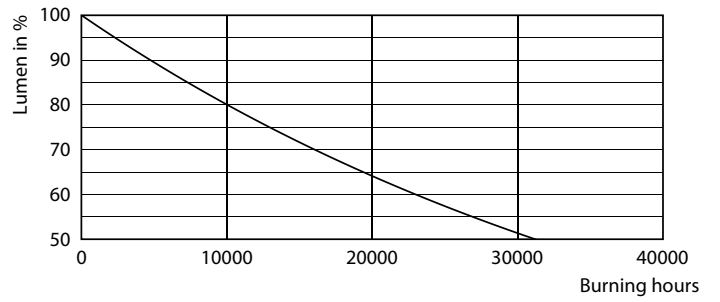

Product data

General information		Lamp Current (Nom)	
Base	G9 [G9]		14.5 mA
EU RoHS compliant	Yes	Wattage Equivalent	25 W
Nominal Lifetime (Nom)	15000 h	Starting Time (Nom)	0.5 s
Switching Cycle	50000X	Warm Up Time to 60% Light (Nom)	0.5 s
		Power Factor (Nom)	0.7
		Voltage (Nom)	220-240 V
Light technical		Temperature	
Color Code	827 [CCT of 2700K]	T-Case Maximum (Nom)	186.8 °F
Initial lumen (Nom)	300 lm		
Color Designation	Warm White (WW)	Controls and dimming	
Correlated Color Temperature (Nom)	2700 K	Dimmable	Yes
Luminous Efficacy (rated) (Nom)	115.00 lm/W	Mechanical and housing	
Color Consistency	<6	Bulb Shape	Capsule
Color Rendering Index (Nom)	80	Approval and application	
LLMF At End Of Nominal Lifetime (Nom)	70 %	Energy Efficiency Class	E
		Suitable For Accent Lighting	No
Operating and electrical			
Input Frequency	50 to 60 Hz		
Power (Rated) (Nom)	2.6 W		

Photometric data

LEDcapsule MV 2,6W G9 827

LEDcapsule MV 2,6W G9 827

LEDcapsule MV 2,6W G9

CorePro LEDcapsule MV

Lifetime

Life Expectancy Diagram

Lumen Maintenance Diagram