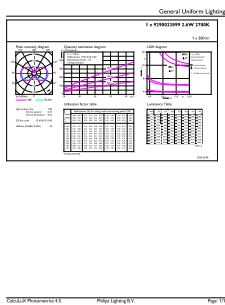

Numerator - Quantity Per Pack	1
Numerator - Packs per outer box	12
Material Nr. (12NC)	929002389999
Copy Net Weight (Piece)	0.026 lb

Dimensional drawing

CorePro LEDcapsuleMV 2.6-25W G9 827 D UK

Product	D	C
CorePro LEDcapsuleMV 2.6-25W G9 827 D UK	15 mm	52 mm

Photometric data

LEDcapsule MV 2,6W G9 827

LEDcapsule MV 2,6W G9 827

LEDcapsule MV 2,6W G9

CorePro LEDcapsule MV

Lifetime

Life Expectancy Diagram

Lumen Maintenance Diagram