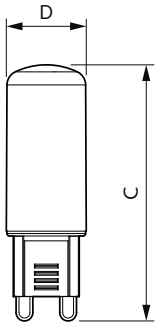

Product data

General information		Lamp Current (Nom)	
Base	G9 [G9]		14.5 mA
EU RoHS compliant	Yes	Wattage Equivalent	25 W
Nominal Lifetime (Nom)	15000 h	Starting Time (Nom)	0.5 s
Switching Cycle	50000X	Warm Up Time to 60% Light (Nom)	0.5 s
		Power Factor (Nom)	0.7
		Voltage (Nom)	220-240 V
Light technical		Temperature	
Color Code	827 [CCT of 2700K]	T-Case Maximum (Nom)	186.8 °F
Initial lumen (Nom)	300 lm		
Color Designation	Warm White (WW)	Controls and dimming	
Correlated Color Temperature (Nom)	2700 K	Dimmable	Yes
Luminous Efficacy (rated) (Nom)	115.00 lm/W	Mechanical and housing	
Color Consistency	<6	Bulb Shape	Capsule
Color Rendering Index (Nom)	80	Approval and application	
LLMF At End Of Nominal Lifetime (Nom)	70 %	Energy Efficiency Class	E
		Suitable For Accent Lighting	No
Operating and electrical			
Input Frequency	50 to 60 Hz		
Power (Rated) (Nom)	2.6 W		

Numerator - Quantity Per Pack	1
Numerator - Packs per outer box	12
Material Nr. (12NC)	929002389999
Copy Net Weight (Piece)	0.026 lb

Dimensional drawing

CorePro LEDcapsuleMV 2.6-25W G9 827 D UK

Product	D	C
CorePro LEDcapsuleMV 2.6-25W G9 827 D UK	15 mm	52 mm