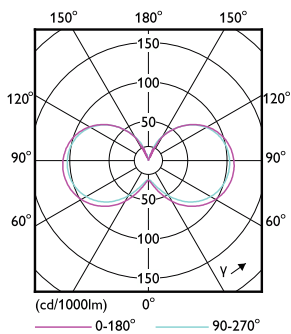

Numerator - Quantity Per Pack	1
Numerator - Packs per outer box	12
Material Nr. (12NC)	929002389999
Copy Net Weight (Piece)	0.026 lb

Dimensional drawing

CorePro LEDcapsuleMV 2.6-25W G9 827 D UK

Product	D	C
CorePro LEDcapsuleMV 2.6-25W G9 827 D UK	15 mm	52 mm

Photometric data

LEDcapsule MV 2,6W G9 827

LEDcapsule MV 2,6W G9 827

LEDcapsule MV 2,6W G9

CorePro LEDcapsule MV

Lifetime

Life Expectancy Diagram

Lumen Maintenance Diagram