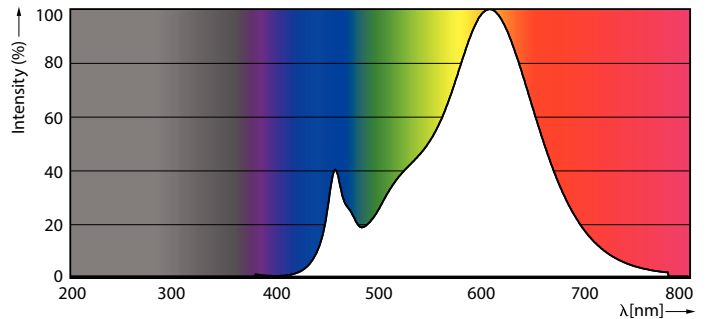

LEDcapsule MV 2,6W G9 827