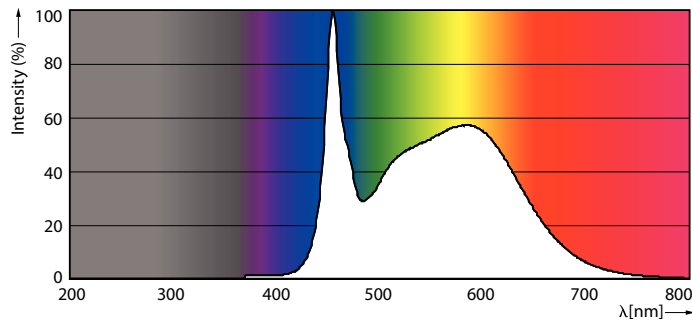

Photometric data

General Uniform Lighting

LEDtube_G13_850-POC

LEDtube_14.5W_G13_850-GUL