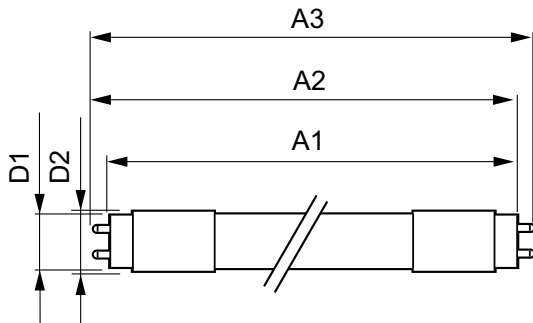

Product data

General Information		Starting Time (Nom)	
Base	G13 [Medium Bi-Pin Fluorescent]		0.5 s
EU RoHS compliant	Yes	Warm Up Time to 60% Light (Nom)	0.5 s
Nominal Lifetime (Nom)	70000 h	UL Type	Type B - bypass the ballast
Switching Cycle	50000X	Power Factor (Nom)	0.9
		Voltage (Nom)	120-277 V
Light Technical		Temperature	
Color Code	850 [CCT of 5000K]	T-Ambient (Max)	45 °C
Beam Angle (Nom)	180 °	T-Ambient (Min)	-20 °C
Initial lumen (Nom)	2100 lm	T-Storage (Max)	65 °C
Color Designation	Daylight	T-Storage (Min)	-40 °C
Correlated Color Temperature (Nom)	5000 K	T-Case Maximum (Nom)	70 °C
Luminous Efficacy (rated) (Nom)	144.00 lm/W		
Color Consistency	<5	Controls and Dimming	
Color Rendering Index (Nom)	80	Dimmable	Limited
LLMF At End Of Nominal Lifetime (Nom)	70 %		
Operating and Electrical		Mechanical and Housing	
Input Frequency	50 to 60 Hz	Bulb Finish	Frosted
Power (Rated) (Nom)	14.5 W	Bulb Material	Plastic
Lamp Current (Max)	125 mA	Product Length	48 in
Lamp Current (Min)	54 mA	Bulb Shape	Tube, double-ended

Order code	575548
Numerator - Quantity Per Pack	1
Numerator - Packs per outer box	10
Material Nr. (12NC)	929002325734
Net Weight (Piece)	0.120 kg
Model Number	9290023257

Dimensional drawing

TLED T8 120-277V 14.5-32W 2100lm 5000K

Product	D1	D2	A1	A2	A3
14.5T8/MAS/48-850/MF21/P 10/1	25.7 mm	28 mm	1198 mm	1205 mm	1212 mm

Photometric data

General Uniform Lighting

LEDtube_G13_850-POC

LEDtube_14.5W_G13_850-GUL

LEDtube_G13_1-LDD

Lifetime

LEDtube_70K_1_LumenVsTc-LMP