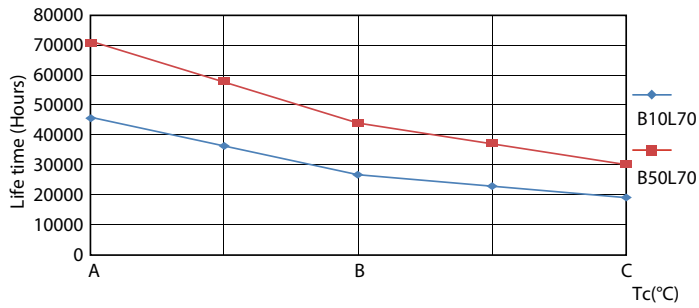

LEDtube_70K_LifetimeVsTc-LED