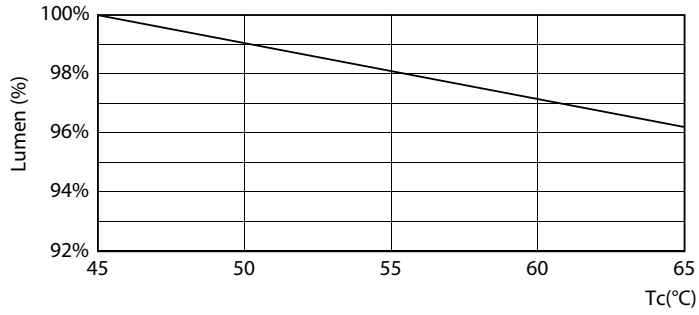

Product data

General Information		Starting Time (Nom)	
Base	G13 [Medium Bi-Pin Fluorescent]		0.5 s
EU RoHS compliant	Yes	Warm Up Time to 60% Light (Nom)	0.5 s
Nominal Lifetime (Nom)	70000 h	UL Type	Type B - bypass the ballast
Switching Cycle	50000X	Power Factor (Nom)	0.9
		Voltage (Nom)	120-277 V
Light Technical		Temperature	
Color Code	850 [CCT of 5000K]	T-Ambient (Max)	45 °C
Beam Angle (Nom)	180 °	T-Ambient (Min)	-20 °C
Initial lumen (Nom)	2100 lm	T-Storage (Max)	65 °C
Color Designation	Daylight	T-Storage (Min)	-40 °C
Correlated Color Temperature (Nom)	5000 K	T-Case Maximum (Nom)	70 °C
Luminous Efficacy (rated) (Nom)	144.00 lm/W		
Color Consistency	<5	Controls and Dimming	
Color Rendering Index (Nom)	80	Dimmable	Limited
LLMF At End Of Nominal Lifetime (Nom)	70 %		
Operating and Electrical		Mechanical and Housing	
Input Frequency	50 to 60 Hz	Bulb Finish	Frosted
Power (Rated) (Nom)	14.5 W	Bulb Material	Plastic
Lamp Current (Max)	125 mA	Product Length	48 in
Lamp Current (Min)	54 mA	Bulb Shape	Tube, double-ended

Product	D1	D2	A1	A2	A3
14.5T8/MAS/48-850/MF21/P 10/1	25.7 mm	28 mm	1198 mm	1205 mm	1212 mm

Photometric data

General Uniform Lighting

LEDtube_G13_850-POC

LEDtube_14.5W_G13_850-GUL

LEDtube_G13_1-LDD

Lifetime

LEDtube_70K_1_LumenVsTc-LMP