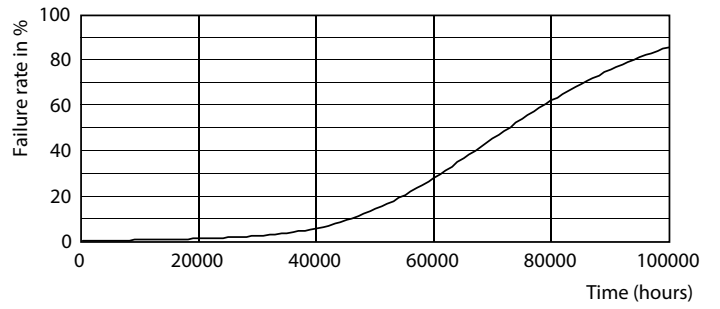

LEDtube_70K-LED

Lifetime