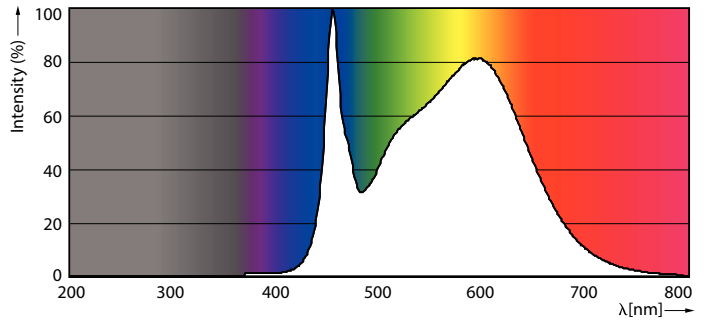

LEDtube_G13_840-POC