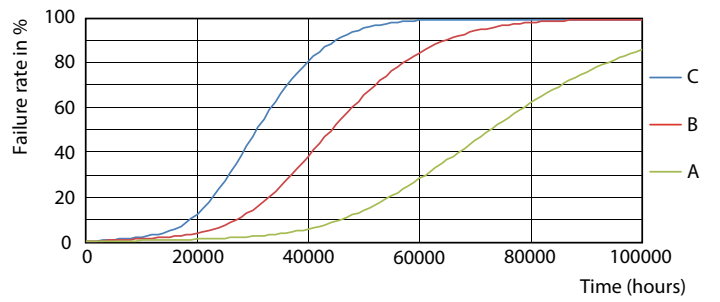

LEDtube_70K_LifetimeVsTc-LED