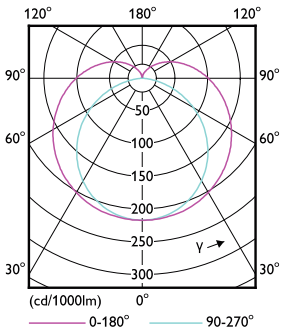

LEDtube_14.5W_G13_840-GUL

LEDtube_G13_1-LDD