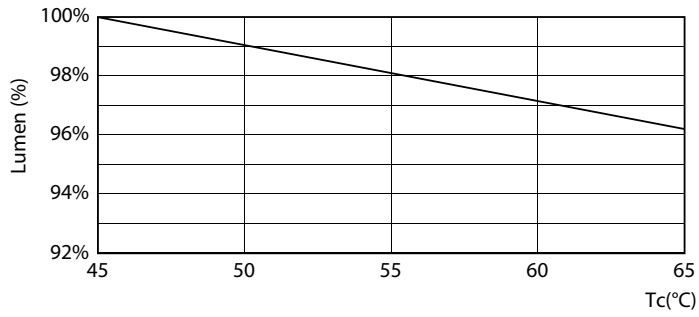

Lifetime

LEDtube_70K_1_LumenVsTc-LMP