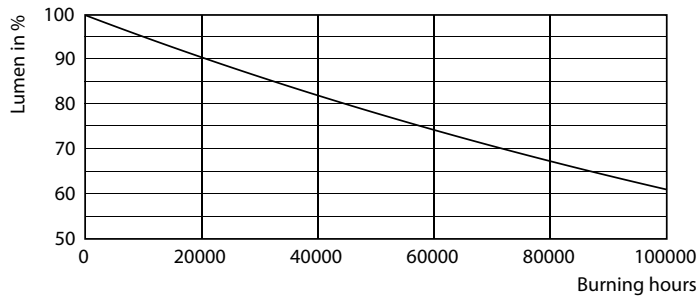

Product data

General Information		Starting Time (Nom)	
Base	G13 [Medium Bi-Pin Fluorescent]		0.5 s
EU RoHS compliant	Yes	Warm Up Time to 60% Light (Nom)	0.5 s
Nominal Lifetime (Nom)	70000 h	UL Type	Type B - bypass the ballast
Switching Cycle	50000X	Power Factor (Nom)	0.9
		Voltage (Nom)	120-277 V
Light Technical		Temperature	
Color Code	841 [CCT of 4100K (841)]	T-Ambient (Max)	45 °C
Beam Angle (Nom)	180 °	T-Ambient (Min)	-20 °C
Initial lumen (Nom)	2100 lm	T-Storage (Max)	65 °C
Color Designation	Cool White (CW)	T-Storage (Min)	-40 °C
Correlated Color Temperature (Nom)	4000 K	T-Case Maximum (Nom)	70 °C
Luminous Efficacy (rated) (Nom)	144.00 lm/W		
Color Consistency	<6	Controls and Dimming	
Color Rendering Index (Nom)	80	Dimmable	Limited
LLMF At End Of Nominal Lifetime (Nom)	70 %		
Operating and Electrical		Mechanical and Housing	
Input Frequency	50 to 60 Hz	Bulb Finish	Frosted
Power (Rated) (Nom)	14.5 W	Bulb Material	Plastic
Lamp Current (Max)	125 mA	Product Length	48 in
Lamp Current (Min)	54 mA	Bulb Shape	Tube, double-ended

LEDtube_G13_1-LDD

Lifetime

LEDtube_70K_1_LumenVsTc-LMP

LEDtube_70K-LED

LEDtube_70K_LifetimeVsTc-LED

LEDtube_70K_FailureRate-LED

LEDtube_70K-LMP