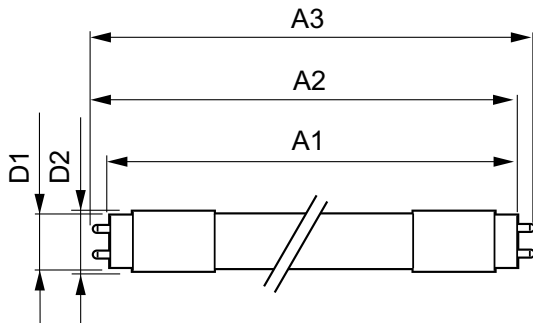

T8

Approval and Application

Energy Saving Product	Yes
Approbation Marks	RoHS compliance UL certificate DLC compliance

Product Data

Order product name	14.5T8/MAS/48-840/MF21/P 10/1
EAN/UPC - Product	046677575533

Order code	575530
Numerator - Quantity Per Pack	1
Numerator - Packs per outer box	10
Material Nr. (12NC)	929002325634
Net Weight (Piece)	0.120 kg
Model Number	9290023256

Dimensional drawing

TLED T8 120-277V 14.5-32W 2100lm 4000K

Product	D1	D2	A1	A2	A3
14.5T8/MAS/48-840/MF21/P 10/1	25.7 mm	28 mm	1198 mm	1205 mm	1212 mm

Photometric data