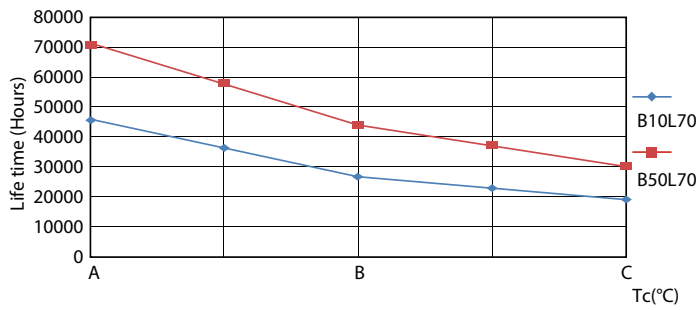

LEDtube_70K_LifetimeVsTc-LED