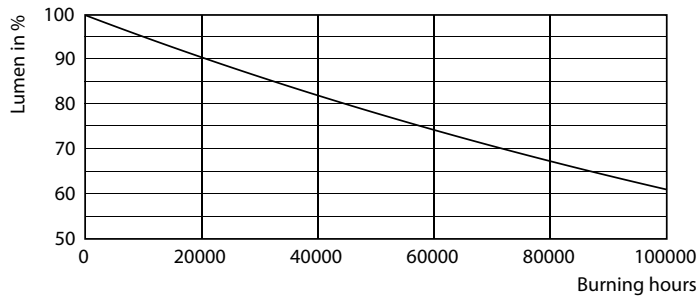

LEDtube_70K_FailureRate-LED

LEDtube_70K-LMP