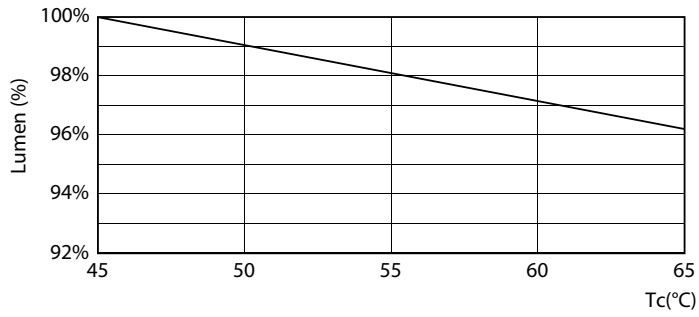

Product data

General Information	
Base	G13 [Medium Bi-Pin Fluorescent]
EU RoHS compliant	Yes
Nominal Lifetime (Nom)	70000 h
Switching Cycle	50000X
Light Technical	
Color Code	830 [CCT of 3000K]
Beam Angle (Nom)	180 °
Initial lumen (Nom)	2000 lm
Color Designation	White (WH)
Correlated Color Temperature (Nom)	3000 K
Luminous Efficacy (rated) (Nom)	137.00 lm/W
Color Consistency	<6
Color Rendering Index (Nom)	80
LLMF At End Of Nominal Lifetime (Nom)	70 %
Operating and Electrical	
Input Frequency	50 to 60 Hz
Power (Rated) (Nom)	14.5 W
Lamp Current (Max)	125 mA
Lamp Current (Min)	54 mA

Product	D1	D2	A1	A2	A3
14.5T8/MAS/48-830/MF20/P 10/1	25.7 mm	28 mm	1198 mm	1205 mm	1212 mm

Photometric data

LEDtube_14.5W_G13_830-GUL

LEDtube_G13_830-POC

LEDtube_G13_1-LDD

Lifetime

LEDtube_70K_1_LumenVsTc-LMP