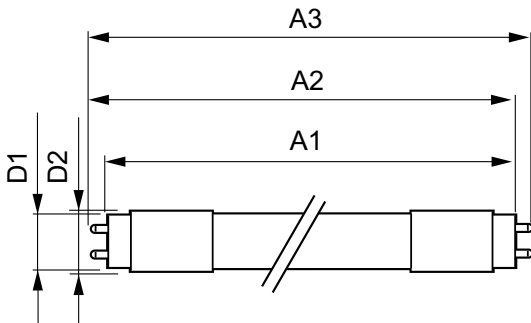

Starting Time (Nom)	0.5 s
Warm Up Time to 60% Light (Nom)	0.5 s
UL Type	Type B - bypass the ballast
Power Factor (Nom)	0.9
Voltage (Nom)	120-277 V
Temperature	
T-Ambient (Max)	45 °C
T-Ambient (Min)	-20 °C
T-Storage (Max)	65 °C
T-Storage (Min)	-40 °C
T-Case Maximum (Nom)	70 °C
Controls and Dimming	
Dimmable	Limited
Mechanical and Housing	
Bulb Finish	Frosted
Bulb Material	Plastic
Product Length	48 in
Bulb Shape	Tube, double-ended

Order code	575514
Numerator - Quantity Per Pack	1
Numerator - Packs per outer box	10
Material Nr. (12NC)	929002325434
Net Weight (Piece)	0.120 kg
Model Number	9290023254

Dimensional drawing

TLED T8 120-277V 14.5-32W 2000lm 3000K

Product	D1	D2	A1	A2	A3
14.5T8/MAS/48-830/MF20/P 10/1	25.7 mm	28 mm	1198 mm	1205 mm	1212 mm

Photometric data

LEDtube_14.5W_G13_830-GUL

LEDtube_G13_830-POC

LEDtube_G13_1-LDD

Lifetime

LEDtube_70K_1_LumenVsTc-LMP