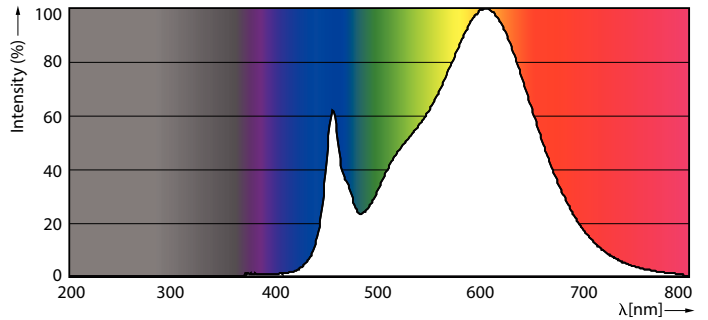

LEDtube_G13_830-POC