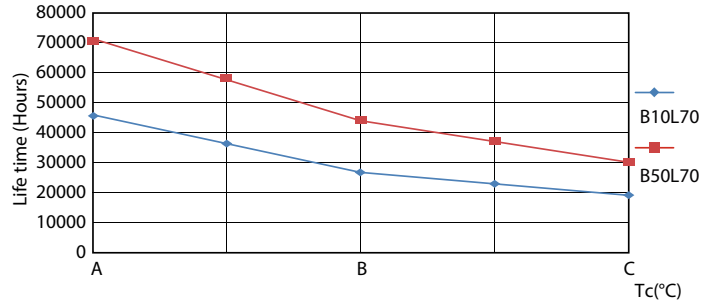

Product data

General Information		Starting Time (Nom)	
Base	G13 [Medium Bi-Pin Fluorescent]		0.5 s
EU RoHS compliant	Yes	Warm Up Time to 60% Light (Nom)	0.5 s
Nominal Lifetime (Nom)	70000 h	UL Type	Type B - bypass the ballast
Switching Cycle	50000X	Power Factor (Nom)	0.9
		Voltage (Nom)	120-277 V
Light Technical		Temperature	
Color Code	835 [CCT of 3500K]	T-Ambient (Max)	45 °C
Beam Angle (Nom)	180 °	T-Ambient (Min)	-20 °C
Initial lumen (Nom)	1600 lm	T-Storage (Max)	65 °C
Color Designation	White (WH)	T-Storage (Min)	-40 °C
Correlated Color Temperature (Nom)	3500 K	T-Case Maximum (Nom)	70 °C
Luminous Efficacy (rated) (Nom)	152.00 lm/W		
Color Consistency	<6	Controls and Dimming	
Color Rendering Index (Nom)	80	Dimmable	Limited
LLMF At End Of Nominal Lifetime (Nom)	70 %		
Operating and Electrical		Mechanical and Housing	
Input Frequency	50 to 60 Hz	Bulb Finish	Frosted
Power (Rated) (Nom)	10.5 W	Bulb Material	Plastic
Lamp Current (Max)	100 mA	Product Length	48 in
Lamp Current (Min)	43 mA	Bulb Shape	Tube, double-ended

Product	D1	D2	A1	A2	A3
10.5T8/MAS/48-835/MF15/P 10/1	25.7 mm	28 mm	1198 mm	1205 mm	1212 mm

Photometric data

General Uniform Lighting

LEDtube_G13_835-POC

LEDtube_10.5W_G13_835-GUL

LEDtube_G13_1-LDD

Lifetime

LEDtube_70K-LED LEDtube_70K_LifetimeVsTc-LED