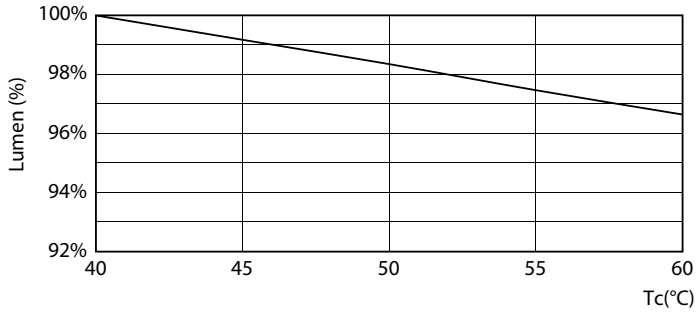

LEDtube_70K_LumenVsTc-LMP   LEDtube_70K_FailureRate-LED