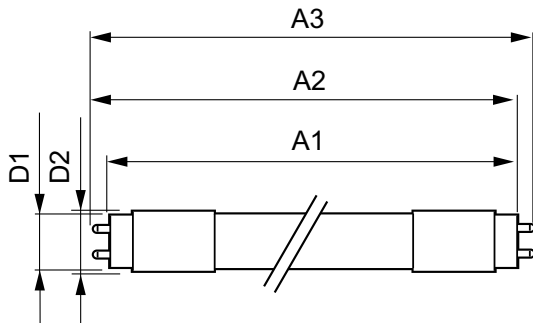

Product data

General Information		Starting Time (Nom)	
Base	G13 [Medium Bi-Pin Fluorescent]		0.5 s
EU RoHS compliant	Yes	Warm Up Time to 60% Light (Nom)	0.5 s
Nominal Lifetime (Nom)	70000 h	UL Type	Type B - bypass the ballast
Switching Cycle	50000X	Power Factor (Nom)	0.9
		Voltage (Nom)	120-277 V
Light Technical		Temperature	
Color Code	835 [CCT of 3500K]	T-Ambient (Max)	45 °C
Beam Angle (Nom)	180 °	T-Ambient (Min)	-20 °C
Initial lumen (Nom)	1600 lm	T-Storage (Max)	65 °C
Color Designation	White (WH)	T-Storage (Min)	-40 °C
Correlated Color Temperature (Nom)	3500 K	T-Case Maximum (Nom)	70 °C
Luminous Efficacy (rated) (Nom)	152.00 lm/W		
Color Consistency	<6	Controls and Dimming	
Color Rendering Index (Nom)	80	Dimmable	Limited
LLMF At End Of Nominal Lifetime (Nom)	70 %		
Operating and Electrical		Mechanical and Housing	
Input Frequency	50 to 60 Hz	Bulb Finish	Frosted
Power (Rated) (Nom)	10.5 W	Bulb Material	Plastic
Lamp Current (Max)	100 mA	Product Length	48 in
Lamp Current (Min)	43 mA	Bulb Shape	Tube, double-ended

T8

Approval and Application

Energy Saving Product	Yes
Approbation Marks	RoHS compliance UL certificate DLC compliance

Product Data

Order product name	10.5T8/MAS/48-835/MF15/P 10/1
EAN/UPC - Product	046677575489

Order code	575480
Numerator - Quantity Per Pack	1
Numerator - Packs per outer box	10
Material Nr. (12NC)	929002325134
Net Weight (Piece)	0.120 kg
Model Number	9290023251

Dimensional drawing

TLED T8 120-277V 10.5-32W 1600lm 3500K

Product	D1	D2	A1	A2	A3
10.5T8/MAS/48-835/MF15/P 10/1	25.7 mm	28 mm	1198 mm	1205 mm	1212 mm

Photometric data

General Uniform Lighting

LEDtube_G13_835-POC

LEDtube_10.5W_G13_835-GUL

LEDtube_G13_1-LDD

Lifetime

LEDtube_70K-LED LEDtube_70K_LifetimeVsTc-LED