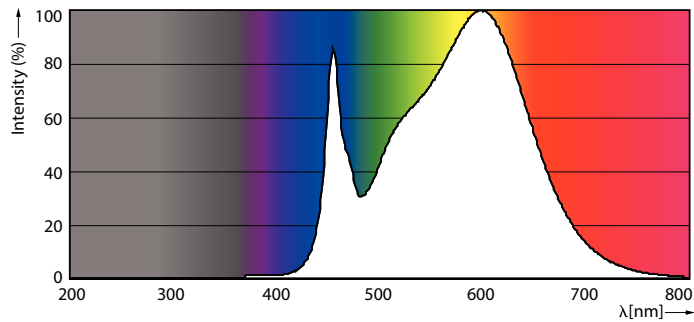

Photometric data

General Uniform Lighting

LEDtube_G13_835-POC

LEDtube_10.5W_G13_835-GUL