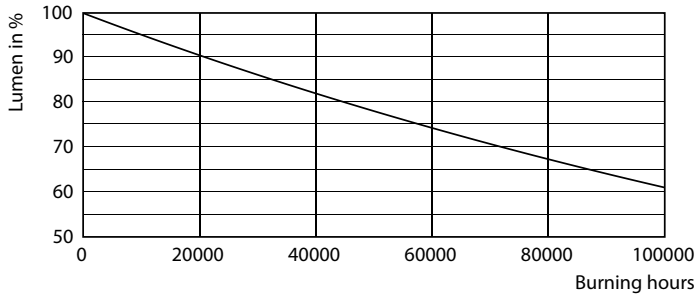

LEDtube_70K-LMP