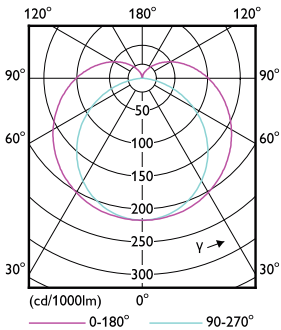

Product data

General Information		Starting Time (Nom)	
Base	G13 [Medium Bi-Pin Fluorescent]		0.5 s
EU RoHS compliant	Yes	Warm Up Time to 60% Light (Nom)	0.5 s
Nominal Lifetime (Nom)	70000 h	UL Type	Type B - bypass the ballast
Switching Cycle	50000X	Power Factor (Nom)	0.9
		Voltage (Nom)	120-277 V
Light Technical		Temperature	
Color Code	835 [CCT of 3500K]	T-Ambient (Max)	45 °C
Beam Angle (Nom)	180 °	T-Ambient (Min)	-20 °C
Initial lumen (Nom)	1600 lm	T-Storage (Max)	65 °C
Color Designation	White (WH)	T-Storage (Min)	-40 °C
Correlated Color Temperature (Nom)	3500 K	T-Case Maximum (Nom)	70 °C
Luminous Efficacy (rated) (Nom)	152.00 lm/W		
Color Consistency	<6	Controls and Dimming	
Color Rendering Index (Nom)	80	Dimmable	Limited
LLMF At End Of Nominal Lifetime (Nom)	70 %		
Operating and Electrical		Mechanical and Housing	
Input Frequency	50 to 60 Hz	Bulb Finish	Frosted
Power (Rated) (Nom)	10.5 W	Bulb Material	Plastic
Lamp Current (Max)	100 mA	Product Length	48 in
Lamp Current (Min)	43 mA	Bulb Shape	Tube, double-ended

Order code	575480
Numerator - Quantity Per Pack	1
Numerator - Packs per outer box	10
Material Nr. (12NC)	929002325134
Net Weight (Piece)	0.120 kg
Model Number	9290023251

Dimensional drawing

TLED T8 120-277V 10.5-32W 1600lm 3500K

Product	D1	D2	A1	A2	A3
10.5T8/MAS/48-835/MF15/P 10/1	25.7 mm	28 mm	1198 mm	1205 mm	1212 mm

Photometric data

General Uniform Lighting

LEDtube_G13_835-POC

LEDtube_10.5W_G13_835-GUL

LEDtube_G13_1-LDD

Lifetime

LEDtube_70K-LED LEDtube_70K_LifetimeVsTc-LED