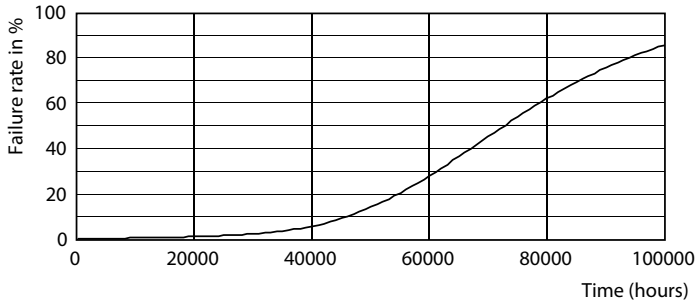

Lifetime

LEDtube_70K-LED   LEDtube_70K_LifetimeVsTc-LED