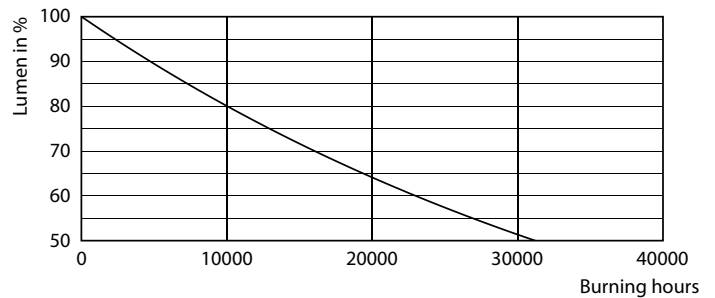

Lumen Maintenance Diagram - 4A19/PER/GREEN/G/E26/ND 4/1PF