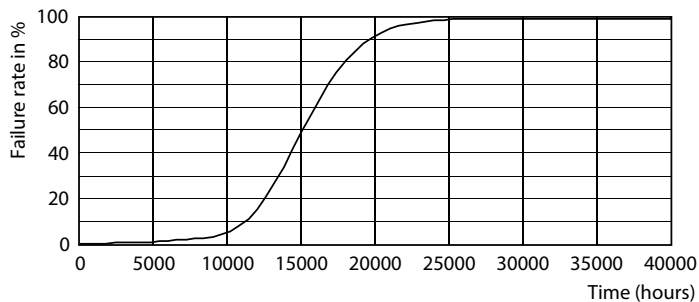

Lifetime

Life Expectancy Diagram - 4A19/PER/GREEN/G/E26/ND 4/1PF