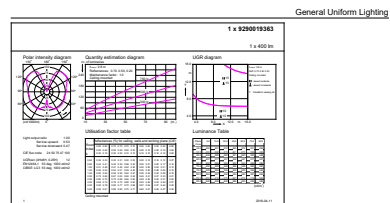

LED Designer Deco

Numerator - Quantity Per Pack	1
Numerator - Packs per outer box	2
Material Nr. (12NC)	929001936313
Full product name	7.5G63/VIN/820/CL/G/E26/amber/SP/DIM 1CT

EAN/UPC - Case	50046677575224
EAN/UPC - Product/Case	046677575229

Dimensional drawing

Product	D	C
7.5G63/VIN/820/CL/G/E26/amber/SP/DIM 1CT	7-7/8 inch	11-1/4 inch

Photometric data