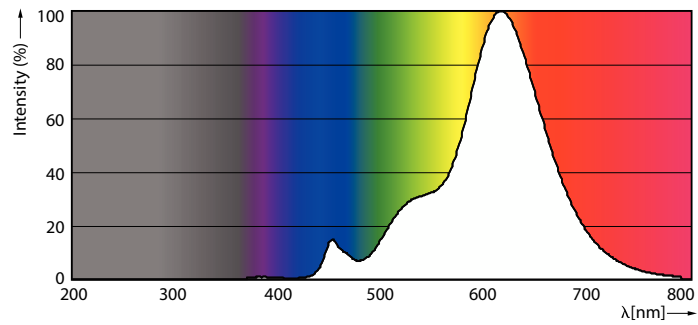

Photometric data

Spectral Power Distribution Colour - 7.5G63/VIN/820/CL/G/E26/amber/SP/DIM 1CT