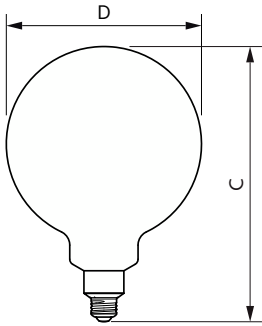

LED Designer Deco

Numerator - Quantity Per Pack	1
Numerator - Packs per outer box	2
Material Nr. (12NC)	929001936313
Full product name	7.5G63/VIN/820/CL/G/E26/amber/SP/DIM 1CT

EAN/UPC - Case	50046677575224
EAN/UPC - Product/Case	046677575229

Dimensional drawing