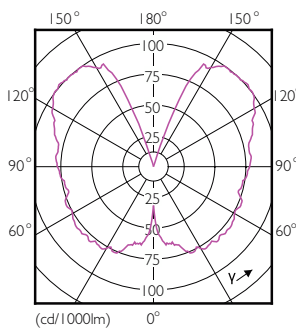

Light Distribution Diagram - 7.5G63/VIN/820/CL/G/E26/amber/SP/DIM 1CT

Photometric data