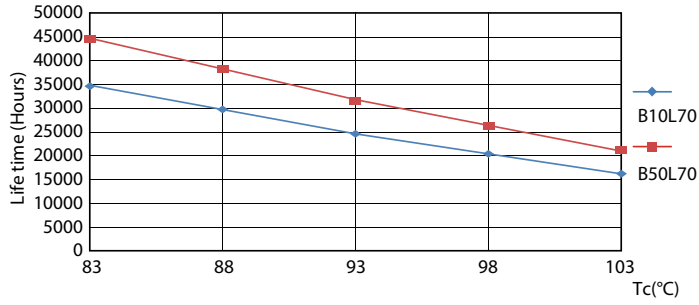

CorePro LED PLS

Lifetime

LEDtube CorePro PLS EM 5W G23 830 12D ND