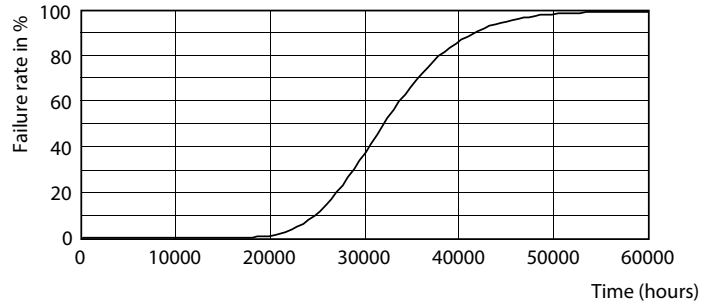

LEDtube CorePro PLS EM 5W G23 830 12D ND

CorePro LED PLS

Lifetime