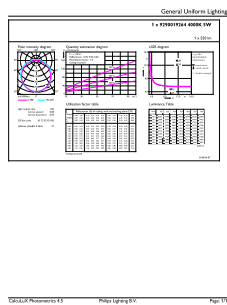

Product data

General information	
Base	G23 [G23]
EU RoHS compliant	Yes
Nominal Lifetime (Nom)	30000 h
Switching Cycle	50000X
Flux measurement reference	Sphere
Light technical	
Color Code	841 [CCT of 4100K (841)]
Beam Angle (Nom)	120 °
Initial lumen (Nom)	550 lm
Color Designation	Cool White (CW)
Correlated Color Temperature (Nom)	4000 K
Luminous Efficacy (rated) (Nom)	110.00 lm/W
Color Consistency	<6
Color Rendering Index (Nom)	82
LLMF At End Of Nominal Lifetime (Nom)	70 %
Operating and electrical	
Input Frequency	50 to 60 Hz
Power (Rated) (Nom)	5 W
Starting Time (Nom)	0.5 s
Warm Up Time to 60% Light (Nom)	0.5 s

CorePro LED PLS

Energy Consumption kWh/1000 h	5 kWh
EPREL Registration Number	403567
Product data	
Order product name	CorePro LED PLS 5W 840 2P G23
EAN/UPC - Product	8718699596682
Order code	367078

Numerator - Quantity Per Pack	1
Numerator - Packs per outer box	20
Material Nr. (12NC)	929001926402
Copy Net Weight (Piece)	0.095 lb

Dimensional drawing

CorePro LED PLS 5W 840 2P G23

Product	D	D1	A1	A2	A3
CorePro LED PLS 5W 840 2P G23	1-1/4 in	5/8 in	4-1/4 in	5-11/16 in	6-9/16 in

Photometric data

LEDtube CorePro PLS EM 5W G23 840 12D ND