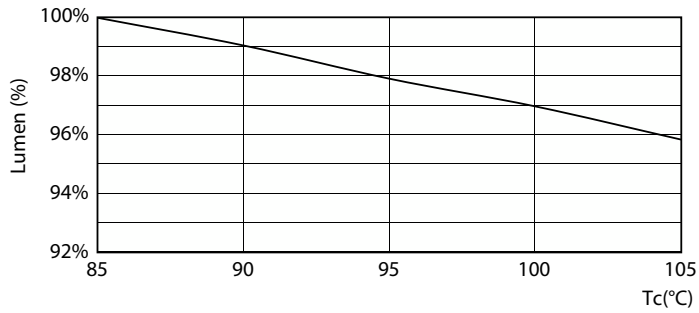

LEDtube CorePro PLS EM 5W G23 830 12D ND