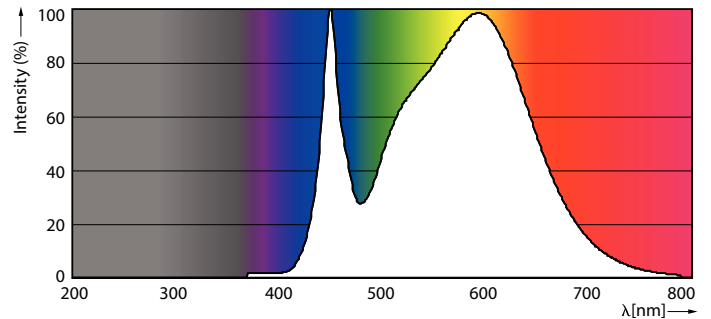

Product data

General information	
Base	G23 [G23]
EU RoHS compliant	Yes
Nominal Lifetime (Nom)	30000 h
Switching Cycle	50000X
Flux measurement reference	Sphere
Light technical	
Color Code	841 [CCT of 4100K (841)]
Beam Angle (Nom)	120 °
Initial lumen (Nom)	550 lm
Color Designation	Cool White (CW)
Correlated Color Temperature (Nom)	4000 K
Luminous Efficacy (rated) (Nom)	110.00 lm/W
Color Consistency	<6
Color Rendering Index (Nom)	82
LLMF At End Of Nominal Lifetime (Nom)	70 %
Operating and electrical	
Input Frequency	50 to 60 Hz
Power (Rated) (Nom)	5 W
Starting Time (Nom)	0.5 s
Warm Up Time to 60% Light (Nom)	0.5 s

Dimensional drawing

CorePro LED PLS 5W 840 2P G23

Product	D	D1	A1	A2	A3
CorePro LED PLS 5W 840 2P G23	1-1/4 in	5/8 in	4-1/4 in	5-11/16 in	6-9/16 in

Photometric data

LEDtube CorePro PLS EM 5W G23 840 12D ND