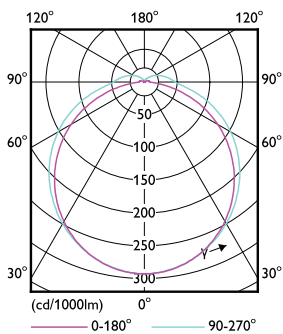

LEDtube CorePro PLS EM 5W G23 830 12D ND