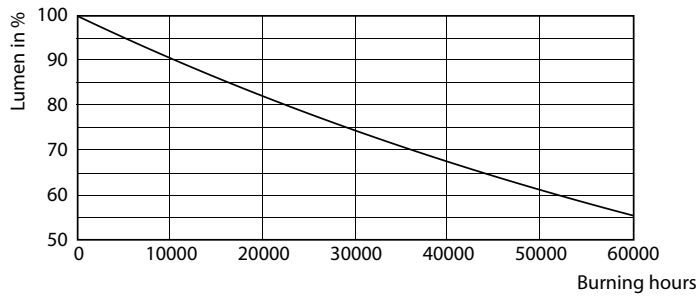

LEDtube CorePro PLS EM 5W G23 830 12D ND

LEDtube CorePro PLS EM 5W G23 830 12D ND