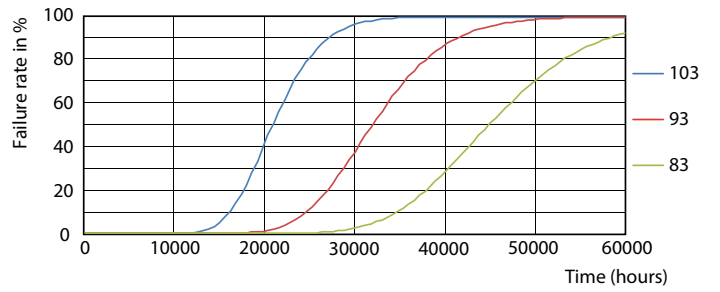

LEDtube CorePro PLS EM 5W G23 830 12D ND