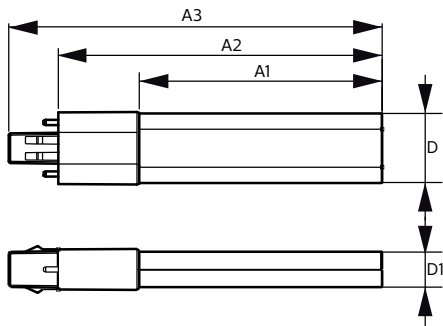

Product data

General information	
Base	G23 [G23]
EU RoHS compliant	Yes
Nominal Lifetime (Nom)	30000 h
Switching Cycle	50000X
Flux measurement reference	Sphere
Light technical	
Color Code	841 [CCT of 4100K (841)]
Beam Angle (Nom)	120 °
Initial lumen (Nom)	550 lm
Color Designation	Cool White (CW)
Correlated Color Temperature (Nom)	4000 K
Luminous Efficacy (rated) (Nom)	110.00 lm/W
Color Consistency	<6
Color Rendering Index (Nom)	82
LLMF At End Of Nominal Lifetime (Nom)	70 %
Operating and electrical	
Input Frequency	50 to 60 Hz
Power (Rated) (Nom)	5 W
Starting Time (Nom)	0.5 s
Warm Up Time to 60% Light (Nom)	0.5 s

Power Factor (Nom)	0.9
Voltage (Nom)	220-240 V
Temperature	
T-Ambient (Max)	113 °F
T-Ambient (Min)	-4 °F
T-Storage (Max)	149 °F
T-Storage (Min)	-40 °F
T-Case Maximum (Nom)	181.4 °F
Controls and dimming	
Dimmable	No
Mechanical and housing	
Bulb Material	Plastic
Product Length	6.7 in
Bulb Shape	Tube, single-ended
Approval and application	
Energy Efficiency Class	F
Energy Saving Product	Yes
Approbation Marks	TUV CE marking RoHS compliance KEMA Keur certificate

CorePro LED PLS

Energy Consumption kWh/1000 h	5 kWh
EPREL Registration Number	403567
Product data	
Order product name	CorePro LED PLS 5W 840 2P G23
EAN/UPC - Product	8718699596682
Order code	367078

Numerator - Quantity Per Pack	1
Numerator - Packs per outer box	20
Material Nr. (12NC)	929001926402
Copy Net Weight (Piece)	0.095 lb

Dimensional drawing

CorePro LED PLS 5W 840 2P G23

Product	D	D1	A1	A2	A3
CorePro LED PLS 5W 840 2P G23	1-1/4 in	5/8 in	4-1/4 in	5-11/16 in	6-9/16 in

Photometric data

LEDtube CorePro PLS EM 5W G23 840 12D ND