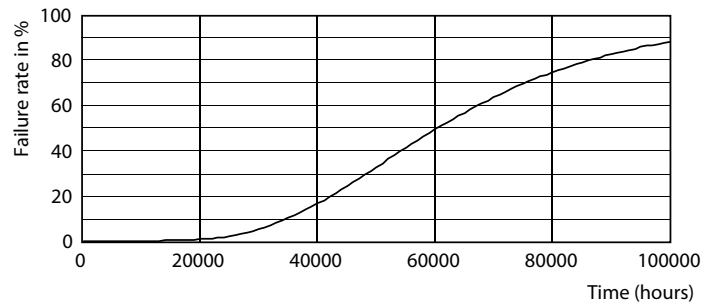

FailureRate

Life Expectancy Diagram