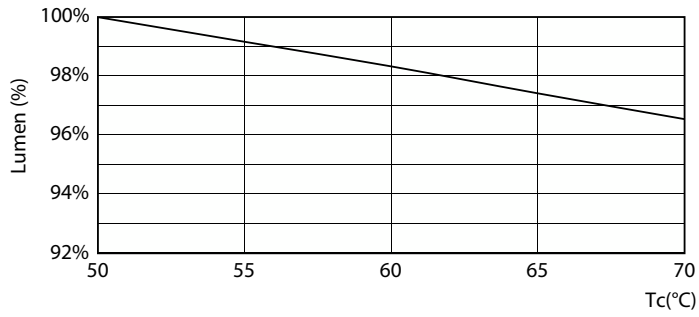

MASTER LEDtube InstantFit HF T5

Lifetime

LEDtube MAS SLR 20W 60K LumenVsTc-LMP