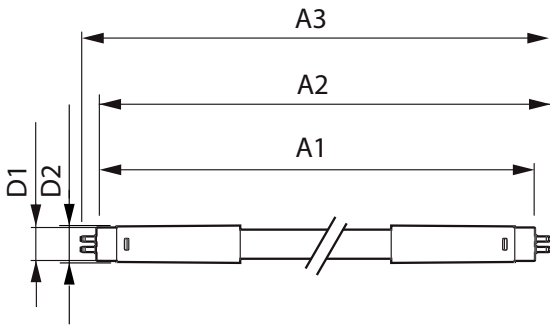

MASTER LEDtube InstantFit HF T5

Controls and dimming	
Dimmable	Yes - Check ballast compatibility
Mechanical and housing	
Bulb Finish	Frosted
Bulb Material	Glass
Product Length	60 in
Bulb Shape	Tube, double-ended
Approval and application	
Energy Efficiency Class	D
Energy Saving Product	Yes
Approbation Marks	TUV
Approbation Marks	RoHS compliance CE marking KEMA Keur certificate

Energy Consumption kWh/1000 h	20 kWh
EPREL Registration Number	406191
Product data	
Order product name	Master LEDtube HF 1500mm HE 20W 865 T5
EAN/UPC - Product	8718696743393
Order code	366401
Numerator - Quantity Per Pack	1
Numerator - Packs per outer box	10
Material Nr. (12NC)	929001391502
Copy Net Weight (Piece)	0.432 lb

Dimensional drawing

Master LEDtube HF 1500mm HE 20W 865 T5

Product	D1	D2	A1	A2	A3
Master LEDtube HF 1500mm HE 20W 865 T5	5/8 in	3/4 in	57-1/16 in	57-3/8 in	57-5/8 in

Photometric data

LEDtube 1500mm 20W G5 865 3000lm