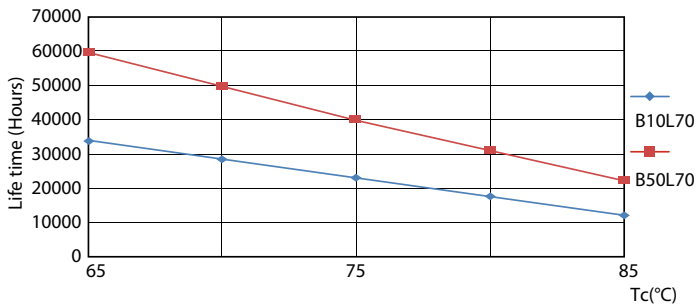

Product data

General information		Operating and electrical	
Base	G5 [G5]	Input Frequency	30K to 100K Hz
EU RoHS compliant	Yes	Power (Rated) (Nom)	20 W
Nominal Lifetime (Nom)	60000 h	Lamp Current (Max)	350 mA
Switching Cycle	50000X	Lamp Current (Min)	150 mA
Flux measurement reference	Sphere	Starting Time (Nom)	0.5 s
		Warm Up Time to 60% Light (Nom)	0.5 s
		Power Factor (Nom)	0.92
		Voltage (Nom)	80-130 V
Light technical		Temperature	
Color Code	865 [CCT of 6500K]	T-Ambient (Max)	113 °F
Beam Angle (Nom)	200 °	T-Ambient (Min)	-4 °F
Initial lumen (Nom)	3000 lm	T-Storage (Max)	149 °F
Color Designation	Cool Daylight	T-Storage (Min)	-40 °F
Correlated Color Temperature (Nom)	6500 K	T-Case Maximum (Nom)	149 °F
Luminous Efficacy (rated) (Nom)	150 lm/W		
Color Consistency	<6		
Color Rendering Index (Nom)	80		
LLMF At End Of Nominal Lifetime (Nom)	70 %		

LEDtube 1500mm 20W G5 865 3000lm

LEDtube 1500mm 20W G5 865 3000lm

MASTER LEDtube InstantFit HF T5

Photometric data

LEDtube 600mm 8W G5 830 1000lm

Lifetime

LifetimeVsTc

FailureRate