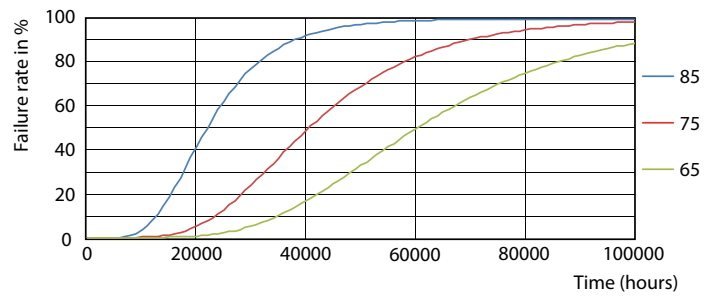

LEDtube 1500mm 20W G5 865 3000lm

LEDtube 1500mm 20W G5 865 3000lm

MASTER LEDtube InstantFit HF T5

Photometric data

LEDtube 600mm 8W G5 830 1000lm

Lifetime

LifetimeVsTc

FailureRate