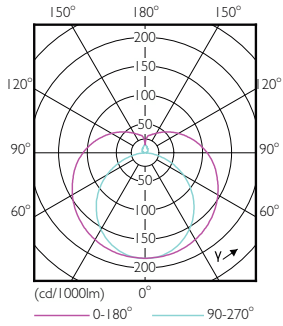

Dimensional drawing

Master LEDtube HF 1500mm HE 20W 865 T5

Product	D1	D2	A1	A2	A3
Master LEDtube HF 1500mm HE 20W 865 T5	5/8 in	3/4 in	57-1/16 in	57-3/8 in	57-5/8 in

Photometric data

General Uniform Lighting
 T500 20W T5 x Tube 20W 865 3000lm
 L x 1500mm
 © 2022 Philips Lighting B.V.
 Product Reference: 41
 Photo Lighting 8.1
 Page 11

LEDtube 1500mm 20W G5 865 3000lm

LEDtube 1500mm 20W G5 865 3000lm

MASTER LEDtube InstantFit HF T5

Photometric data

LEDtube 600mm 8W G5 830 1000lm

Lifetime

LifetimeVsTc

FailureRate