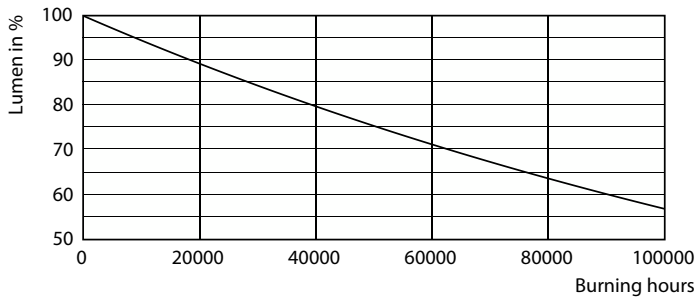

Product data

General information		Operating and electrical	
Base	G5 [G5]	Input Frequency	30K to 100K Hz
EU RoHS compliant	Yes	Power (Rated) (Nom)	20 W
Nominal Lifetime (Nom)	60000 h	Lamp Current (Max)	350 mA
Switching Cycle	50000X	Lamp Current (Min)	150 mA
Flux measurement reference	Sphere	Starting Time (Nom)	0.5 s
		Warm Up Time to 60% Light (Nom)	0.5 s
		Power Factor (Nom)	0.92
		Voltage (Nom)	80-130 V
Light technical		Temperature	
Color Code	865 [CCT of 6500K]	T-Ambient (Max)	113 °F
Beam Angle (Nom)	200 °	T-Ambient (Min)	-4 °F
Initial lumen (Nom)	3000 lm	T-Storage (Max)	149 °F
Color Designation	Cool Daylight	T-Storage (Min)	-40 °F
Correlated Color Temperature (Nom)	6500 K	T-Case Maximum (Nom)	149 °F
Luminous Efficacy (rated) (Nom)	150 lm/W		
Color Consistency	<6		
Color Rendering Index (Nom)	80		
LLMF At End Of Nominal Lifetime (Nom)	70 %		

LEDtube 1500mm 20W G5 865 3000lm

LEDtube 1500mm 20W G5 865 3000lm

MASTER LEDtube InstantFit HF T5

Photometric data

LEDtube 600mm 8W G5 830 1000lm

Lifetime

LifetimeVsTc

FailureRate