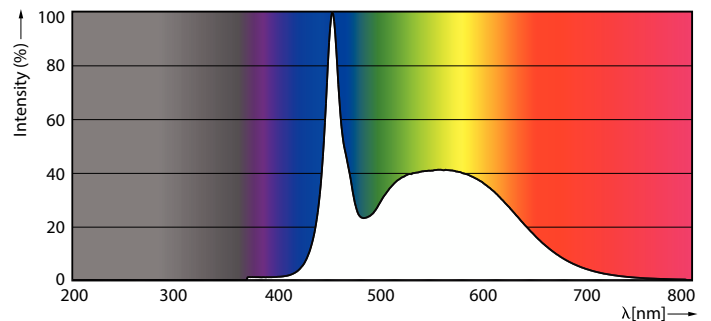

LEDtube 1500mm 20W G5 865 3000lm