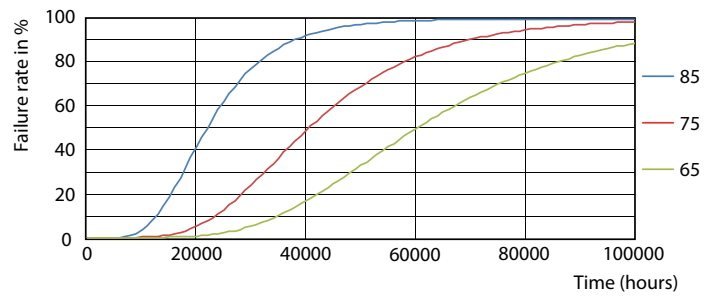

LEDtube 1500mm 20W G5 830 2800lm

Spectral Power Distribution Colour

MASTER LEDtube InstantFit HF T5

Photometric data

LEDtube 600mm 8W G5 830 1000lm

Lifetime

LifetimeVsTc

FailureRate