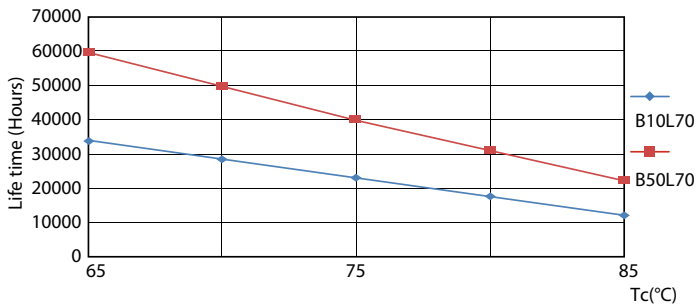

Product data

General information		Operating and electrical	
Base	G5 [G5]	Input Frequency	30K to 100K Hz
EU RoHS compliant	Yes	Power (Rated) (Nom)	20 W
Nominal Lifetime (Nom)	60000 h	Lamp Current (Max)	350 mA
Switching Cycle	50000X	Lamp Current (Min)	150 mA
Flux measurement reference	Sphere	Starting Time (Nom)	0.5 s
		Warm Up Time to 60% Light (Nom)	0.5 s
		Power Factor (Nom)	0.92
		Voltage (Nom)	80-130 V
Light technical		Temperature	
Color Code	830 [CCT of 3000K]	T-Ambient (Max)	113 °F
Beam Angle (Nom)	200 °	T-Ambient (Min)	-4 °F
Initial lumen (Nom)	2800 lm	T-Storage (Max)	149 °F
Color Designation	White (WH)	T-Storage (Min)	-40 °F
Correlated Color Temperature (Nom)	3000 K	T-Case Maximum (Nom)	149 °F
Luminous Efficacy (rated) (Nom)	140.00 lm/W		
Color Consistency	<6		
Color Rendering Index (Nom)	80		
LLMF At End Of Nominal Lifetime (Nom)	70 %		

LEDtube 1500mm 20W G5 830 2800lm

Spectral Power Distribution Colour

MASTER LEDtube InstantFit HF T5

Photometric data

LEDtube 600mm 8W G5 830 1000lm

Lifetime

LifetimeVsTc

FailureRate