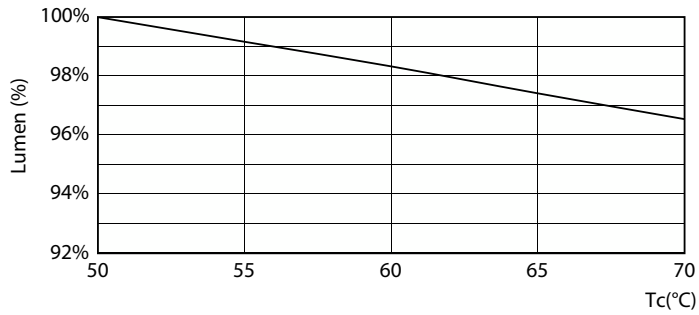

MASTER LEDtube InstantFit HF T5

Lifetime

LEDtube MAS SLR 20W 60K LumenVsTc-LMP