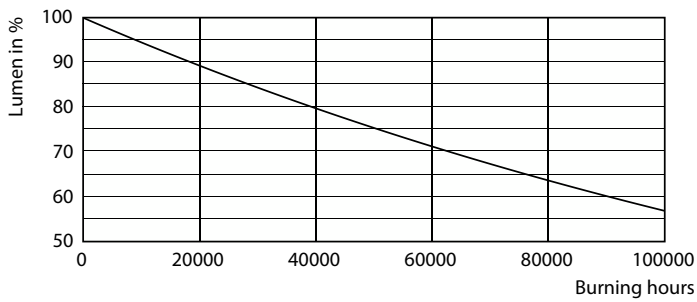

Product data

General information		Operating and electrical	
Base	G5 [G5]	Input Frequency	30K to 100K Hz
EU RoHS compliant	Yes	Power (Rated) (Nom)	20 W
Nominal Lifetime (Nom)	60000 h	Lamp Current (Max)	350 mA
Switching Cycle	50000X	Lamp Current (Min)	150 mA
Flux measurement reference	Sphere	Starting Time (Nom)	0.5 s
		Warm Up Time to 60% Light (Nom)	0.5 s
		Power Factor (Nom)	0.92
		Voltage (Nom)	80-130 V
Light technical		Temperature	
Color Code	830 [CCT of 3000K]	T-Ambient (Max)	113 °F
Beam Angle (Nom)	200 °	T-Ambient (Min)	-4 °F
Initial lumen (Nom)	2800 lm	T-Storage (Max)	149 °F
Color Designation	White (WH)	T-Storage (Min)	-40 °F
Correlated Color Temperature (Nom)	3000 K	T-Case Maximum (Nom)	149 °F
Luminous Efficacy (rated) (Nom)	140.00 lm/W		
Color Consistency	<6		
Color Rendering Index (Nom)	80		
LLMF At End Of Nominal Lifetime (Nom)	70 %		

LEDtube 1500mm 20W G5 830 2800lm

Spectral Power Distribution Colour

MASTER LEDtube InstantFit HF T5

Photometric data

LEDtube 600mm 8W G5 830 1000lm

Lifetime

LifetimeVsTc

FailureRate