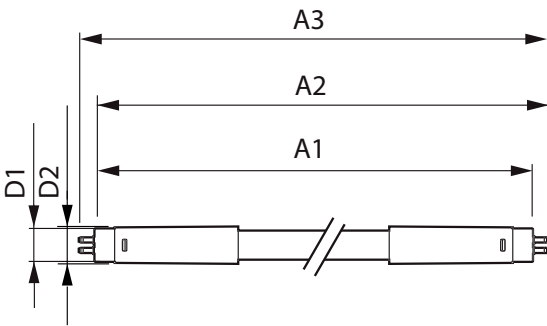

MASTER LEDtube InstantFit HF T5

Controls and dimming

Dimmable	Yes - Check ballast compatibility

Mechanical and housing

Bulb Finish	Frosted
Bulb Material	Glass
Product Length	60 in
Bulb Shape	Tube, double-ended

Approval and application

Energy Efficiency Class	E
Energy Saving Product	Yes
Approbation Marks	RoHS compliance TUV CE marking KEMA Keur certificate

Energy Consumption kWh/1000 h	20 kWh
EPREL Registration Number	406189

Product data

Order product name	Master LEDtube HF 1500mm HE 20W 830 T5
EAN/UPC - Product	8718696743355
Order code	366211
Numerator - Quantity Per Pack	1
Numerator - Packs per outer box	10
Material Nr. (12NC)	929001391302
Copy Net Weight (Piece)	0.432 lb

Dimensional drawing

Master LEDtube HF 1500mm HE 20W 830 T5

Product	D1	D2	A1	A2	A3
Master LEDtube HF 1500mm HE 20W 830 T5	5/8 in	3/4 in	57-1/16 in	57-3/8 in	57-5/8 in

Photometric data

LEDtube 1500mm 20W G5 830 2800lm