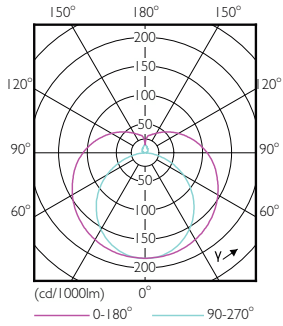

Dimensional drawing

Master LEDtube HF 1500mm HE 20W 830 T5

Product	D1	D2	A1	A2	A3
Master LEDtube HF 1500mm HE 20W 830 T5	5/8 in	3/4 in	57-1/16 in	57-3/8 in	57-5/8 in

Photometric data

General Uniform Lighting
T500 20W T5, T500 20W 830 HE 20W 830 T5
Page 11

LEDtube 1500mm 20W G5 830 2800lm

Spectral Power Distribution Colour

MASTER LEDtube InstantFit HF T5

Photometric data

LEDtube 600mm 8W G5 830 1000lm

Lifetime

LifetimeVsTc

FailureRate