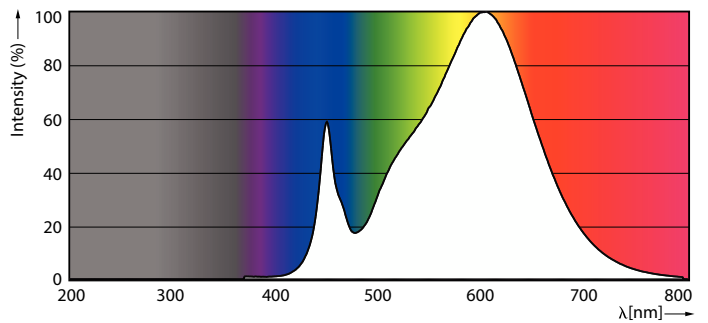

Spectral Power Distribution Colour