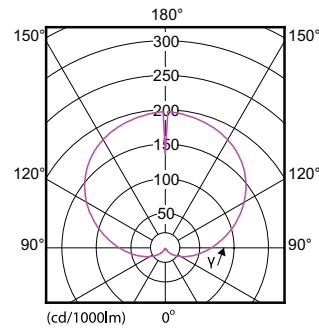

CorePro LEDbulb ND 13-100W A60