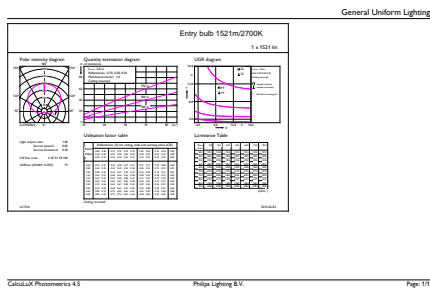

Photometric data

CorePro LEDbulb ND 13-100W A60