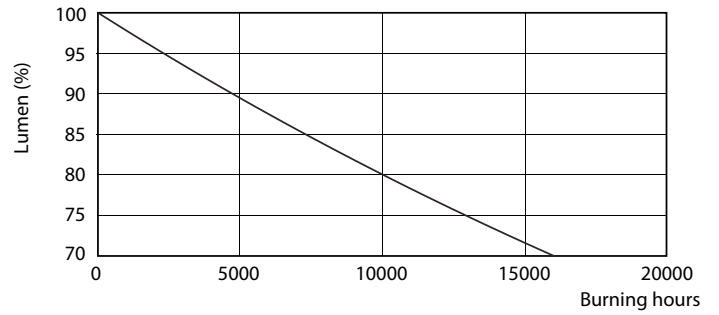

LEDbulb 100W E27 840 FR A60