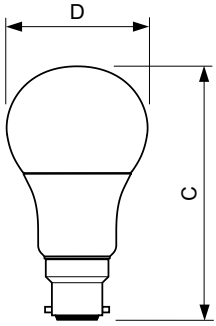

CorePro Plastic LEDbulbs

EPREL Registration Number	397624
Product data	
Order product name	CorePro LEDbulb ND 13-100W A60 B22 827
EAN/UPC - Product	8718696510025
Order code	366229

Numerator - Quantity Per Pack	1
Numerator - Packs per outer box	10
Material Nr. (12NC)	929001234102
Copy Net Weight (Piece)	0.168 lb

Dimensional drawing

CorePro LEDbulb ND 13-100W A60 B22 827

Product	D	C
CorePro LEDbulb ND 13-100W A60 B22 827	2-3/8 in	4-3/8 in