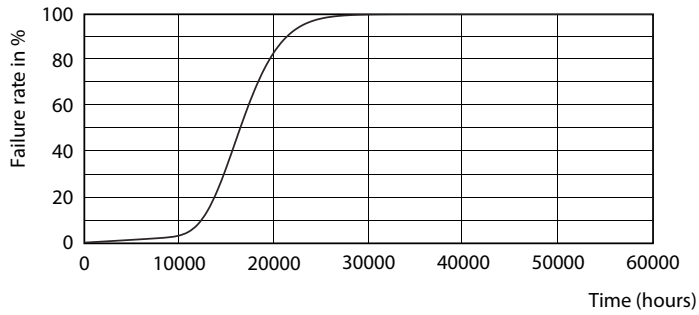

CorePro Plastic LEDbulbs

Lifetime

LEDbulb 100W E27 840 FR A60