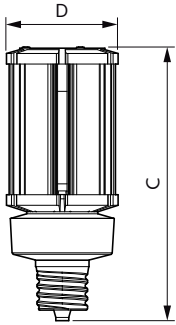

Product data

General Information	
Base	EX39 [Exclusionary Mogul Screw]
EU RoHS compliant	Yes
Nominal Lifetime (Nom)	50000 h
Switching Cycle	50000X
Technical Type	36-150W
Light Technical	
Color Code	850 [CCT of 5000K]
Initial lumen (Nom)	5400 lm
Color Designation	Daylight
Correlated Color Temperature (Nom)	5000 K
Luminous Efficacy (rated) (Nom)	150.00 lm/W
Color Consistency	ANSI 5000K quadrangle
Color Rendering Index (Nom)	80
LLMF At End Of Nominal Lifetime (Nom)	70 %
Operating and Electrical	
Input Frequency	50 to 60 Hz
Power (Rated) (Nom)	36 W
Lamp Current (Nom)	400 mA
Wattage Equivalent	150 W
Starting Time (Nom)	1 s

Warm Up Time to 60% Light (Nom)	1 s
Power Factor (Nom)	0.9
Voltage (Nom)	100-277 V
Temperature	
T-Case Maximum (Nom)	60 °C
Controls and Dimming	
Dimmable	No
Mechanical and Housing	
Bulb Finish	Clear
Approval and Application	
Energy Efficiency Label (EEL)	A++
Energy Consumption kWh/1000 h	36 kWh
Product Data	
Order product name	36CC/LED/850/ND EX39 G2 BB 6/1
EAN/UPC - Product	046677559748
Order code	559740
Numerator - Quantity Per Pack	1
Numerator - Packs per outer box	6

LED Corn Cobs

Material Nr. (12NC)	929002396304
Net Weight (Piece)	0.644 kg

Dimensional drawing

Corn lamp LED Gen2 36W EX39 850 CL

Product	D	C
36CC/LED/850/ND EX39 G2 BB 6/1	85 mm	213 mm

Photometric data

General Luminaire Lightness
Page 11