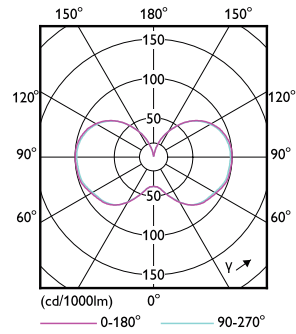

Product data

General Information	
Base	EX39 [Exclusionary Mogul Screw]
EU RoHS compliant	Yes
Nominal Lifetime (Nom)	50000 h
Switching Cycle	50000X
Technical Type	36-150W
Light Technical	
Color Code	850 [CCT of 5000K]
Initial lumen (Nom)	5400 lm
Color Designation	Daylight
Correlated Color Temperature (Nom)	5000 K
Luminous Efficacy (rated) (Nom)	150.00 lm/W
Color Consistency	ANSI 5000K quadrangle
Color Rendering Index (Nom)	80
LLMF At End Of Nominal Lifetime (Nom)	70 %
Operating and Electrical	
Input Frequency	50 to 60 Hz
Power (Rated) (Nom)	36 W
Lamp Current (Nom)	400 mA
Wattage Equivalent	150 W
Starting Time (Nom)	1 s

Warm Up Time to 60% Light (Nom)	1 s
Power Factor (Nom)	0.9
Voltage (Nom)	100-277 V
Temperature	
T-Case Maximum (Nom)	60 °C
Controls and Dimming	
Dimmable	No
Mechanical and Housing	
Bulb Finish	Clear
Approval and Application	
Energy Efficiency Label (EEL)	A++
Energy Consumption kWh/1000 h	36 kWh
Product Data	
Order product name	36CC/LED/850/ND EX39 G2 BB 6/1
EAN/UPC - Product	046677559748
Order code	559740
Numerator - Quantity Per Pack	1
Numerator - Packs per outer box	6

LED Corn Cobs

Material Nr. (12NC)	929002396304
Net Weight (Piece)	0.644 kg

Dimensional drawing

Corn lamp LED Gen2 36W EX39 850 CL

Product	D	C
36CC/LED/850/ND EX39 G2 BB 6/1	85 mm	213 mm

Photometric data

General Luminaire Lightness
Page 11