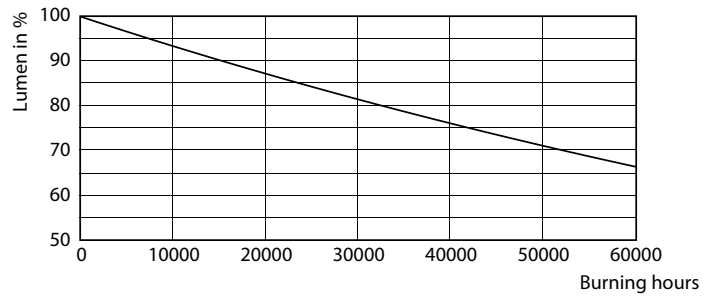

Product data

General Information	
Base	EX39 [Exclusionary Mogul Screw]
EU RoHS compliant	Yes
Nominal Lifetime (Nom)	50000 h
Switching Cycle	50000X
Technical Type	36-150W
Light Technical	
Color Code	850 [CCT of 5000K]
Initial lumen (Nom)	5400 lm
Color Designation	Daylight
Correlated Color Temperature (Nom)	5000 K
Luminous Efficacy (rated) (Nom)	150.00 lm/W
Color Consistency	ANSI 5000K quadrangle
Color Rendering Index (Nom)	80
LLMF At End Of Nominal Lifetime (Nom)	70 %
Operating and Electrical	
Input Frequency	50 to 60 Hz
Power (Rated) (Nom)	36 W
Lamp Current (Nom)	400 mA
Wattage Equivalent	150 W
Starting Time (Nom)	1 s

Warm Up Time to 60% Light (Nom)	1 s
Power Factor (Nom)	0.9
Voltage (Nom)	100-277 V
Temperature	
T-Case Maximum (Nom)	60 °C
Controls and Dimming	
Dimmable	No
Mechanical and Housing	
Bulb Finish	Clear
Approval and Application	
Energy Efficiency Label (EEL)	A++
Energy Consumption kWh/1000 h	36 kWh
Product Data	
Order product name	36CC/LED/850/ND EX39 G2 BB 6/1
EAN/UPC - Product	046677559748
Order code	559740
Numerator - Quantity Per Pack	1
Numerator - Packs per outer box	6

LED Corn Cobs

Material Nr. (12NC)	929002396304
Net Weight (Piece)	0.644 kg

Dimensional drawing

Corn lamp LED Gen2 36W EX39 850 CL

Product	D	C
36CC/LED/850/ND EX39 G2 BB 6/1	85 mm	213 mm

Photometric data

General Luminaire Lightness
Page 11

LEDTForce 36W Corncob EX39 850

LEDTForce 36W Corncob E26

LEDTForce 36W Corncob 850

LED Corn Cobs

Lifetime

50K

50K