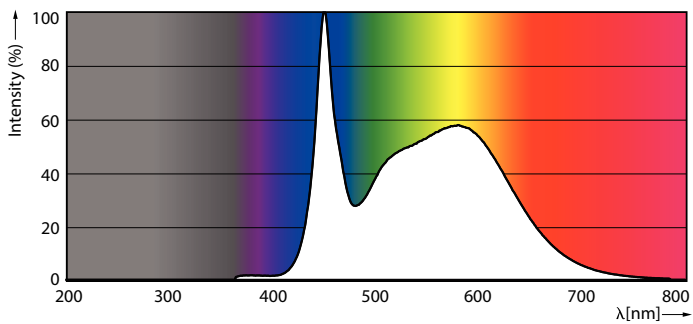

LEDTForce 36W Corncob EX39 850

LEDTForce 36W Corncob 850