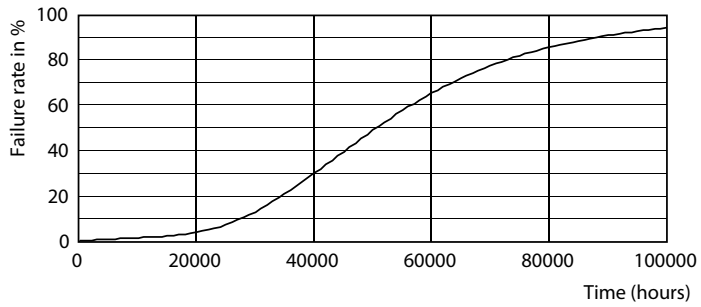

Product data

General Information	
Base	EX39 [Exclusionary Mogul Screw]
EU RoHS compliant	Yes
Nominal Lifetime (Nom)	50000 h
Switching Cycle	50000X
Technical Type	36-150W
Light Technical	
Color Code	850 [CCT of 5000K]
Initial lumen (Nom)	5400 lm
Color Designation	Daylight
Correlated Color Temperature (Nom)	5000 K
Luminous Efficacy (rated) (Nom)	150.00 lm/W
Color Consistency	ANSI 5000K quadrangle
Color Rendering Index (Nom)	80
LLMF At End Of Nominal Lifetime (Nom)	70 %
Operating and Electrical	
Input Frequency	50 to 60 Hz
Power (Rated) (Nom)	36 W
Lamp Current (Nom)	400 mA
Wattage Equivalent	150 W
Starting Time (Nom)	1 s

LED Corn Cobs

Material Nr. (12NC)	929002396304
Net Weight (Piece)	0.644 kg

Dimensional drawing

Corn lamp LED Gen2 36W EX39 850 CL

Product	D	C
36CC/LED/850/ND EX39 G2 BB 6/1	85 mm	213 mm

Photometric data

General Luminaire Lightness
Page 11

LEDTForce 36W Corncob EX39 850

LEDTForce 36W Corncob E26

LEDTForce 36W Corncob 850

LED Corn Cobs

Lifetime

50K

50K