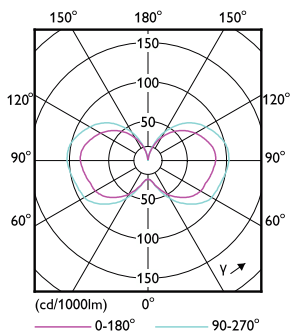

Light Distribution Diagram - 27CC/LED/840/ND E26 G2 BB 6/1