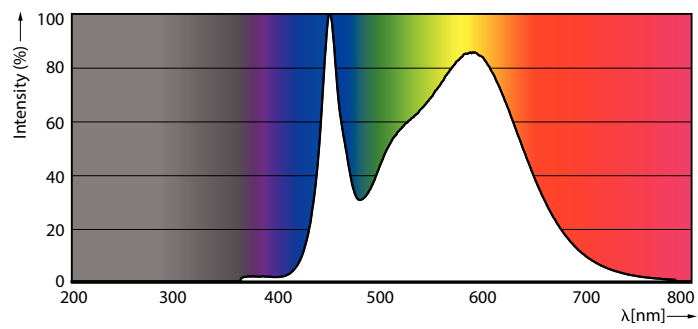

Photometric data

Spectral Power Distribution Colour - 27CC/LED/840/ND E26 G2 BB 6/1

General uniform lighting - 27CC/LED/840/ND E26 G2 BB 6/1