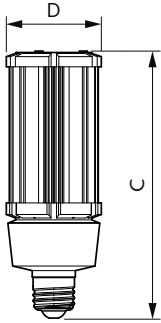

LED Corn Cobs

Numerator - Packs per outer box	6
Material Nr. (12NC)	929002395604
Full product name	27CC/LED/840/ND E26 G2 BB 6/1
EAN/UPC - Case	50046677559675

EAN/UPC - Product/Case	046677559670

Dimensional drawing

Product	D	C
27CC/LED/840/ND E26 G2 BB 6/1	60 mm	170 mm