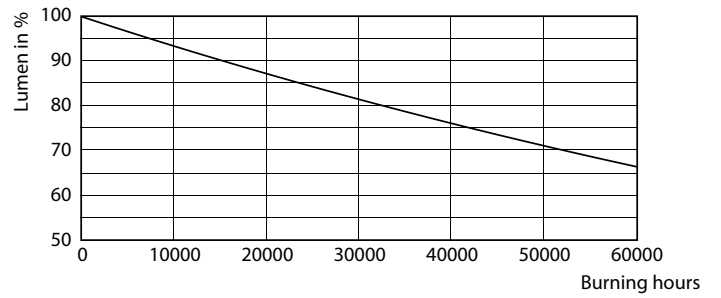

Product data

General Information	
Cap-Base	E26 [Single Contact Medium Screw]
Nominal lifetime	50,000 hour(s)
Switching Cycle	50,000
Lighting Technology	LED
EU RoHS compliant	Yes

Light Technical	
Color Code	840 [CCT of 4000K]
Luminous Flux	3,700 lumen
Color Designation	Cool White (CW)
Correlated Color Temperature (Nom)	4000 K
Luminous Efficacy (rated) (Nom)	137.00 lm/W
Color Consistency	ANSI 4000K quadrangle
Color rendering index (CRI)	80
LLMF At End Of Nominal Lifetime (Nom)	70 %

Spectral Power Distribution Colour - 27CC/LED/840/ND E26 G2 BB 6/1

General uniform lighting - 27CC/LED/840/ND E26 G2 BB 6/1

Light Distribution Diagram - 27CC/LED/840/ND E26 G2 BB 6/1

LED Corn Cobs

Lifetime