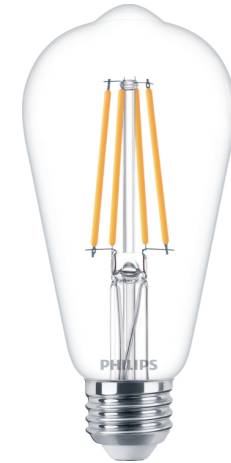

PHILIPS

Eco passport

8.8ST19/PER/950/CL/G/E26/DIM 1PF T20 LED Designer Deco

Philips LED Designer Deco lamps allow you to maintain a warm, classic light or a modern, chic effect while providing longer life and energy savings

Energy

- **Dimmable:** Yes
- **Luminous Efficacy (rated) (Nom):** 90.00 lm/W
- **Power (Rated) (Nom):** 8.8 W

Circularity

- **Nominal Lifetime (Nom):** 15000 h

Packaging

- **SAP Weight Paper Unit (Case):** 0.209 kg
- **SAP Weight Paper Unit (Piece):** 0.029 kg