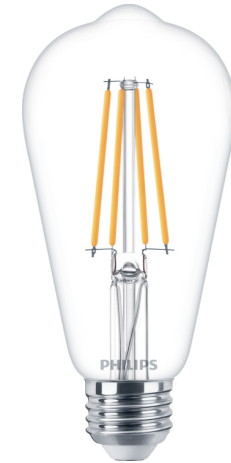

PHILIPS

Eco passport

8ST19/PER/927-922/CL/G/E26/WGX PF T20 LED Designer Deco

Philips LED Designer Deco lamps allow you to maintain a warm, classic light or a modern, chic effect while providing longer life and energy savings

Energy

- **Dimmable:** Yes
- **Luminous Efficacy (rated) (Nom):** 100.00 lm/W
- **Power (Rated) (Nom):** 8 W

Circularity

- **Nominal Lifetime (Nom):** 15000 h

Packaging

- **SAP Weight Paper Unit (Case):** 0.209 kg
- **SAP Weight Paper Unit (Piece):** 0.029 kg