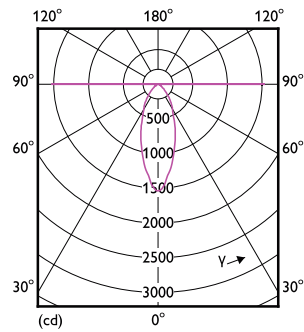

LEDspots MAS G1 13W PAR38 E26 930 40D