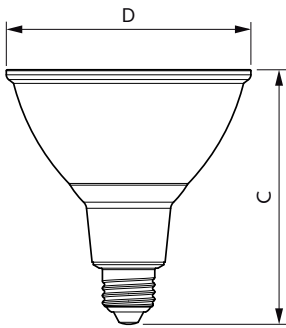

MasterConnect LED PAR

Controls and Dimming

Dimmable Wireless Dim

Mechanical and Housing

Product Length 4 in
Bulb Shape PAR38 [PAR 4.75 inch/121mm]

Approval and Application

Energy Saving Product Yes
Approbation Marks RoHS compliance Energy Star
Energy Consumption kWh/1000 h - kWh

Product Data

Order product name 13PAR38/MC/930/F40/IA/120V 6/1FB
EAN/UPC - Product 046677555818
Order code 555813
Numerator - Quantity Per Pack 1
Numerator - Packs per outer box 6
Material Nr. (12NC) 929002277104
Net Weight (Piece) 0.425 kg
Model Number 9290022771

Dimensional drawing

PAR38 13-120W 1200lm 40D 3000K E26 D

Product

13PAR38/MC/930/F40/IA/120V 6/1FB