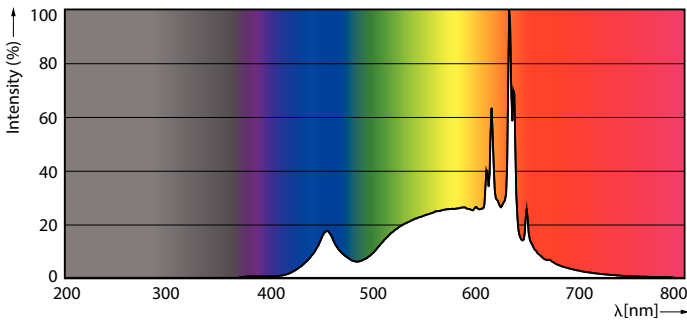

Photometric data

LEDspots MAS G1 8W PAR30L E26 930 25D