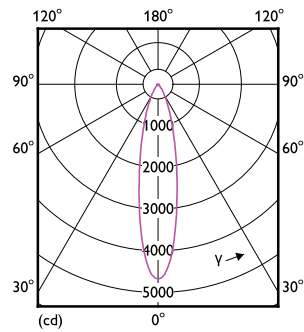

Product data

General Information		Color Rendering Index (Nom)		90
Base	E26 [Single Contact Medium Screw]	LLMF At End Of Nominal Lifetime (Nom)	70 %	
EU RoHS compliant	Yes	Operating and Electrical		
Nominal Lifetime (Nom)	25000 h	Input Frequency	50 to 60 Hz	
Switching Cycle	50000X	Power (Rated) (Nom)	13 W	
Technical Type	13-120W	Lamp Current (Nom)	121 mA	
Light Technical		Starting Time (Nom)	0.5 s	
Color Code	930 [CCT of 3000K]	Warm Up Time to 60% Light (Nom)	0.5 s	
Beam Angle (Nom)	25°	Power Factor (Nom)	0.9	
Initial lumen (Nom)	1200 lm	Voltage (Nom)	120 V	
Luminous Intensity (Nom)	5382 cd	Temperature		
Color Designation	White (WH)	T-Case Maximum (Nom)	80 °C	
Correlated Color Temperature (Nom)	3000 K			
Luminous Efficacy (rated) (Nom)	92.00 lm/W			
Color Consistency	<4			

MasterConnect LED PAR

Controls and Dimming

Dimmable Wireless Dim

Mechanical and Housing

Product Length 4 in
 Bulb Shape PAR38 [PAR 4.75 inch/121mm]

Approval and Application

Energy Saving Product Yes
 Approbation Marks RoHS compliance Energy Star
 Energy Consumption kWh/1000 h - kWh

Dimensional drawing

PAR38 13-120W 1200lm 25D 3000K E26 D

Product

13PAR38/MC/930/F25/IA/120V 6/1FB

Photometric data

LEDspots MAS G1 8W PAR30L E26 930 25D

LEDspots MAS G1 13W PAR38 E26 930 25D

MasterConnect LED PAR

Photometric data

© 2021 Philips Lighting B.V. Page 11

LEDspots MAS G1 13W PAR38 E26 930 25D

Lifetime

LEDspots LED 25K

LEDspots LMP 25K