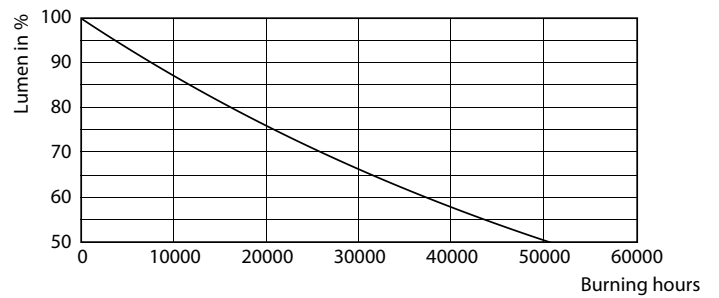

Product data

General Information		Color Rendering Index (Nom)		90
Base	E26 [Single Contact Medium Screw]	LLMF At End Of Nominal Lifetime (Nom)	70 %	
EU RoHS compliant	Yes	Operating and Electrical		
Nominal Lifetime (Nom)	25000 h	Input Frequency	50 to 60 Hz	
Switching Cycle	50000X	Power (Rated) (Nom)	13 W	
Technical Type	13-120W	Lamp Current (Nom)	121 mA	
Light Technical		Starting Time (Nom)	0.5 s	
Color Code	930 [CCT of 3000K]	Warm Up Time to 60% Light (Nom)	0.5 s	
Beam Angle (Nom)	25°	Power Factor (Nom)	0.9	
Initial lumen (Nom)	1200 lm	Voltage (Nom)	120 V	
Luminous Intensity (Nom)	5382 cd	Temperature		
Color Designation	White (WH)	T-Case Maximum (Nom)	80 °C	
Correlated Color Temperature (Nom)	3000 K			
Luminous Efficacy (rated) (Nom)	92.00 lm/W			
Color Consistency	<4			

Photometric data

© 2021 Philips Lighting B.V. Page 11

LEDspots MAS G1 13W PAR38 E26 930 25D

Lifetime

LEDspots LED 25K

LEDspots LMP 25K