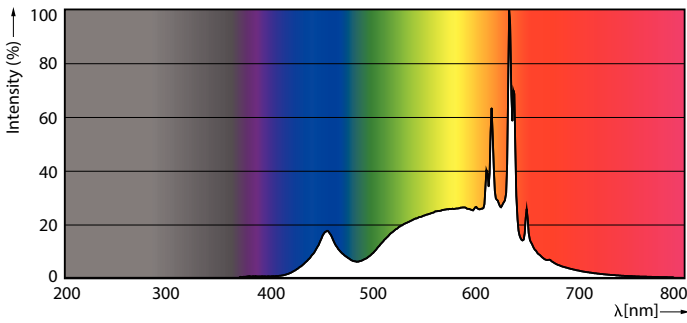

Product data

General Information		Color Rendering Index (Nom)		90
Base	E26 [Single Contact Medium Screw]	LLMF At End Of Nominal Lifetime (Nom)	70 %	
EU RoHS compliant	Yes	Operating and Electrical		
Nominal Lifetime (Nom)	25000 h	Input Frequency	50 to 60 Hz	
Switching Cycle	50000X	Power (Rated) (Nom)	13 W	
Technical Type	13-120W	Lamp Current (Nom)	121 mA	
Light Technical		Starting Time (Nom)	0.5 s	
Color Code	930 [CCT of 3000K]	Warm Up Time to 60% Light (Nom)	0.5 s	
Beam Angle (Nom)	25°	Power Factor (Nom)	0.9	
Initial lumen (Nom)	1200 lm	Voltage (Nom)	120 V	
Luminous Intensity (Nom)	5382 cd	Temperature		
Color Designation	White (WH)	T-Case Maximum (Nom)	80 °C	
Correlated Color Temperature (Nom)	3000 K			
Luminous Efficacy (rated) (Nom)	92.00 lm/W			
Color Consistency	<4			

Dimensional drawing

PAR38 13-120W 1200lm 25D 3000K E26 D

Product

13PAR38/MC/930/F25/IA/120V 6/1FB

Photometric data

LEDspots MAS G1 8W PAR30L E26 930 25D

LEDspots MAS G1 13W PAR38 E26 930 25D

MasterConnect LED PAR