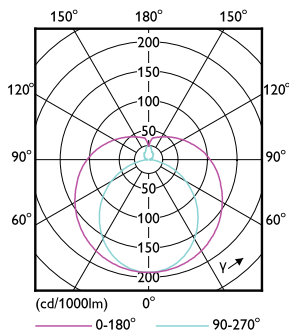

Product Data

Order product name	10T8/COR/48-830/IF15/G/DIM 10/1
--------------------	---------------------------------

EAN/UPC - Product	046677553210
Order code	553214
Numerator - Quantity Per Pack	1
Numerator - Packs per outer box	10
Material Nr. (12NC)	929002252734
Net Weight (Piece)	0.230 kg
Model Number	9290022527

Dimensional drawing

TLED120-277V 16.5W-25/28/32W 3500K G13ND

Product	D1	D2	A1	A2	A3
10T8/COR/48-830/ IF15/G/DIM 10/1	25.7 mm	28 mm	1198.1 mm	1205.2 mm	1212.3 mm

Photometric data

LEDTube_10T8_COR_48-830_IF15_G 10_1-GUL