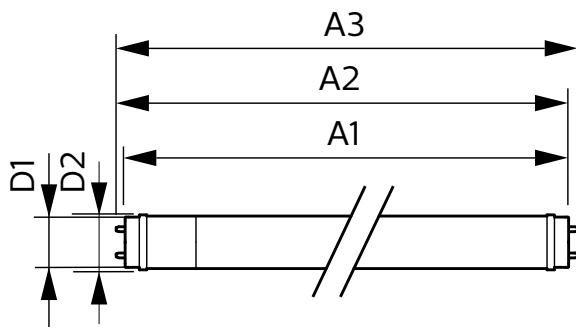

Product data

General Information	
Base	G13 [Medium Bi-Pin Fluorescent]
EU RoHS compliant	Yes
Nominal Lifetime (Nom)	50000 h
Switching Cycle	50000X
Light Technical	
Color Code	830 [CCT of 3000K]
Beam Angle (Nom)	240 °
Initial lumen (Nom)	1500 lm
Color Designation	White (WH)
Correlated Color Temperature (Nom)	3000 K
Luminous Efficacy (rated) (Nom)	160.00 lm/W
Color Consistency	<6
Color Rendering Index (Nom)	82
LLMF At End Of Nominal Lifetime (Nom)	70 %
Operating and Electrical	
Input Frequency	25000-105000 Hz
Power (Rated) (Nom)	10 W

T8

Product Length	48 in
Bulb Shape	Tube, double-ended

Approval and Application

Energy Saving Product	Yes
Approbation Marks	RoHS compliance UL certificate DLC compliance
Energy Consumption kWh/1000 h	- kWh

Product Data

Order product name	10T8/COR/48-830/IF15/G/DIM 10/1
--------------------	---------------------------------

EAN/UPC - Product	046677553210
Order code	553214
Numerator - Quantity Per Pack	1
Numerator - Packs per outer box	10
Material Nr. (12NC)	929002252734
Net Weight (Piece)	0.230 kg
Model Number	9290022527

Dimensional drawing

TLED120-277V 16.5W-25/28/32W 3500K G13ND

Product	D1	D2	A1	A2	A3
10T8/COR/48-830/ IF15/G/DIM 10/1	25.7 mm	28 mm	1198.1 mm	1205.2 mm	1212.3 mm

Photometric data

LEDTube_10T8_COR_48-830_IF15_G 10_1-GUL