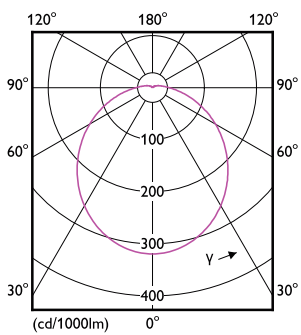

Photometric data

Light Distribution Diagram - 7.2BR30/COR/930/P/E26/DIM 6/1FB T20

General Uniform Lighting

1 x 7.2BR30/COR/930/P/E26/DIM 6/1FB T20

Beam Spread	Beam Diameter	Beam Area	Beam Volume
30°	31 mm	760 mm²	0.0007 m³
60°	62 mm	3040 mm²	0.0029 m³
90°	93 mm	8540 mm²	0.0081 m³
120°	124 mm	15100 mm²	0.0145 m³
180°	188 mm	35300 mm²	0.0347 m³