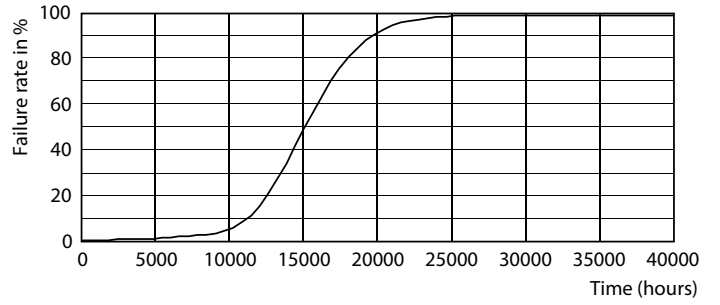

LED BR30

Lifetime

Lumen Maintenance Diagram - 7.2BR30/COR/930/P/E26/DIM 6/1FB T20

Life Expectancy Diagram - 7.2BR30/COR/930/P/E26/DIM 6/1FB T20