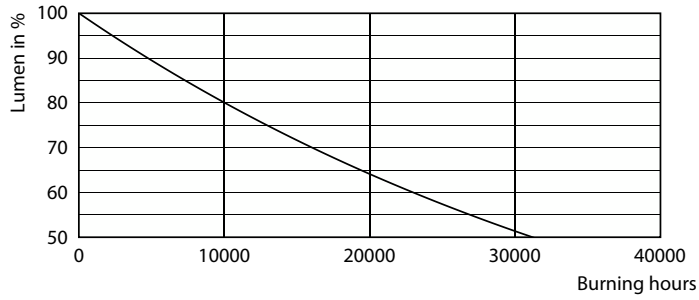

LED BR30

Lifetime

Lumen Maintenance Diagram - 7.2BR30/COR/930/P/E26/DIM 6/1FB T20

Life Expectancy Diagram - 7.2BR30/COR/930/P/E26/DIM 6/1FB T20