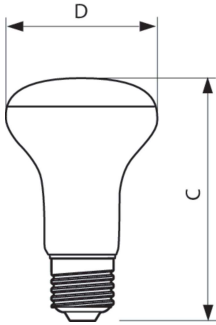

### Product data

General Information	
Cap-Base	E26 [Single Contact Medium Screw]
Nominal lifetime	15,000 hour(s)
Switching Cycle	50,000
Lighting Technology	LED
Light Technical	
Color Code	930 [CCT of 3000K]
Beam Angle (Nom)	90 degree(s)
Luminous Flux	650 lumen
Color Designation	White (WH)
Correlated Color Temperature (Nom)	3000 K
Luminous Efficacy (rated) (Nom)	90.00 lm/W
Color Consistency	<4
Color rendering index (CRI)	90
LLMF At End Of Nominal Lifetime (Nom)	70 %
Operating and Electrical	
Line Frequency	60 Hz
Input Frequency	60 Hz
Power Consumption	7.2 W
Lamp Current (Nom)	82 mA
Wattage Equivalent	65 W

## Dimensional drawing

Product	D	C
7.2BR30/COR/930/P/E26/DIM 6/1FB T20	95 mm	132 mm

Beam Spread	Beam Diameter	Beam Area	Beam Volume
30°	31 mm	760 mm <sup>2</sup>	0.0007 m <sup>3</sup>
60°	62 mm	3040 mm <sup>2</sup>	0.0029 m <sup>3</sup>
90°	93 mm	8540 mm <sup>2</sup>	0.0081 m <sup>3</sup>
120°	124 mm	15100 mm <sup>2</sup>	0.0145 m <sup>3</sup>
180°	188 mm	35300 mm <sup>2</sup>	0.0347 m <sup>3</sup>