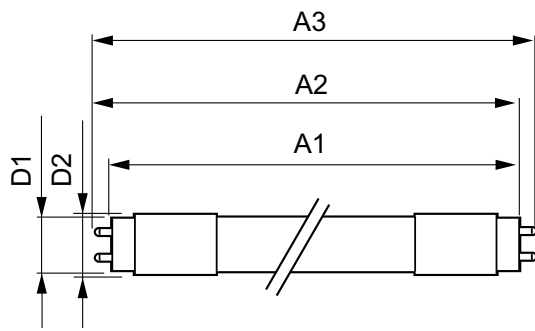

Product data

General Information	
Base	G13 [Medium Bi-Pin Fluorescent]
EU RoHS compliant	Yes
Nominal Lifetime (Nom)	70000 h
Switching Cycle	50000X
Light Technical	
Color Code	835 [CCT of 3500K]
Beam Angle (Nom)	180 °
Initial lumen (Nom)	2400 lm
Color Designation	White (WH)
Correlated Color Temperature (Nom)	3500 K
Luminous Efficacy (rated) (Nom)	154.00 lm/W
Color Consistency	<6
Color Rendering Index (Nom)	80
LLMF At End Of Nominal Lifetime (Nom)	70 %
Operating and Electrical	
Input Frequency	50 to 60 Hz
Power (Rated) (Nom)	15.5 W

Controls and Dimming	
Dimmable	Yes

Mechanical and Housing	
Bulb Material	Plastic
Product Length	48 in

T8

Bulb Shape	Tube, double-ended
Approval and Application	
Energy Saving Product	Yes
Approbation Marks	RoHS compliance UL certificate DLC compliance
Energy Consumption kWh/1000 h	- kWh

Product Data	
Order product name	15.5T8/MAS/48-835/IF24/P/DIM 25/1

EAN/UPC - Product	046677545185
Order code	533372
Numerator - Quantity Per Pack	1
Numerator - Packs per outer box	25
Material Nr. (12NC)	929002016304
Net Weight (Piece)	0.230 kg
Model Number	9290020163

Dimensional drawing

TLED 1200mmT8 120-277 15.5W 2400lm 3500K

Product	D1	D2	A1	A2	A3
15.5T8/MAS/48-835/IF24/P/DIM 25/1	25.7 mm	28 mm	1198.1 mm	1205.2 mm	1212.3 mm

Photometric data

LEDtube 15,5W G13 T8

LEDtube 15,5W G13 T8 835