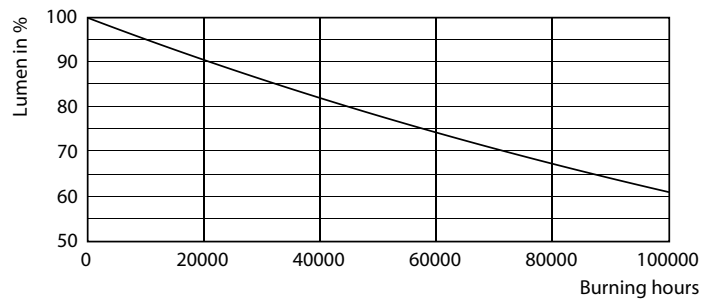

Product data

General Information	
Base	G13 [Medium Bi-Pin Fluorescent]
EU RoHS compliant	Yes
Nominal Lifetime (Nom)	70000 h
Switching Cycle	50000X
Light Technical	
Color Code	835 [CCT of 3500K]
Beam Angle (Nom)	180 °
Initial lumen (Nom)	2400 lm
Color Designation	White (WH)
Correlated Color Temperature (Nom)	3500 K
Luminous Efficacy (rated) (Nom)	154.00 lm/W
Color Consistency	<6
Color Rendering Index (Nom)	80
LLMF At End Of Nominal Lifetime (Nom)	70 %
Operating and Electrical	
Input Frequency	50 to 60 Hz
Power (Rated) (Nom)	15.5 W

Photometric data

© 2021 Philips Lighting B.V. Page 11

LEDtube 15,5W G13 T8 835

Lifetime

LEDtube 15,5W G13 T8 LumenVsTc

LEDtube 15,5W G13 T8

LEDtube 15,5W G13 T8 FailureRate

LEDtube 15,5W G13 T8