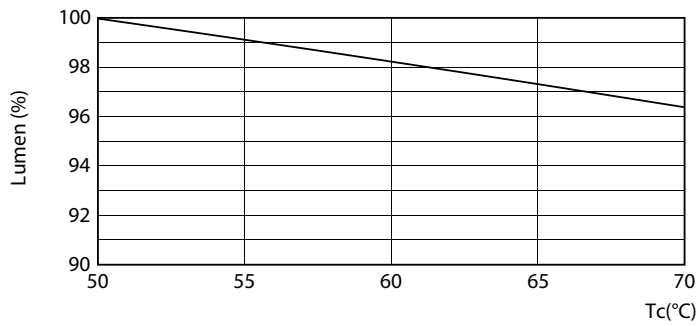

Photometric data

© 2021 Philips Lighting B.V. Page 11

LEDtube 15,5W G13 T8 835

Lifetime

LEDtube 15,5W G13 T8 LumenVsTc