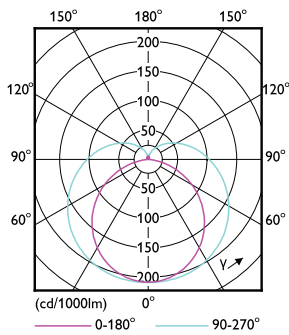

Product data

General Information	
Base	G13 [Medium Bi-Pin Fluorescent]
EU RoHS compliant	Yes
Nominal Lifetime (Nom)	70000 h
Switching Cycle	50000X
Light Technical	
Color Code	835 [CCT of 3500K]
Beam Angle (Nom)	180 °
Initial lumen (Nom)	2400 lm
Color Designation	White (WH)
Correlated Color Temperature (Nom)	3500 K
Luminous Efficacy (rated) (Nom)	154.00 lm/W
Color Consistency	<6
Color Rendering Index (Nom)	80
LLMF At End Of Nominal Lifetime (Nom)	70 %
Operating and Electrical	
Input Frequency	50 to 60 Hz
Power (Rated) (Nom)	15.5 W

Product Data	
Order product name	15.5T8/MAS/48-835/IF24/P/DIM 25/1

EAN/UPC - Product	046677545185
Order code	533372
Numerator - Quantity Per Pack	1
Numerator - Packs per outer box	25
Material Nr. (12NC)	929002016304
Net Weight (Piece)	0.230 kg
Model Number	9290020163

Dimensional drawing

TLED 1200mmT8 120-277 15.5W 2400lm 3500K

Product	D1	D2	A1	A2	A3
15.5T8/MAS/48-835/IF24/P/DIM 25/1	25.7 mm	28 mm	1198.1 mm	1205.2 mm	1212.3 mm

Photometric data

LEDtube 15,5W G13 T8

LEDtube 15,5W G13 T8 835