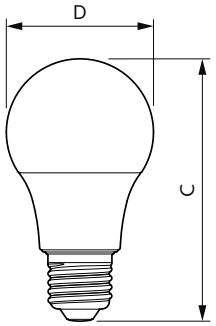

LED Party Bulbs

Dimensional drawing

Bulb A19 120V 8-W greenlm greenK E26 ND

Product	D	C
8A19/LED/GREEN/P/ND 120V 4/1FB	60 mm	107 mm