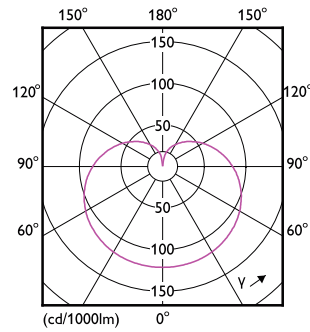

LEDbulb Color P A19 8W E26 Green