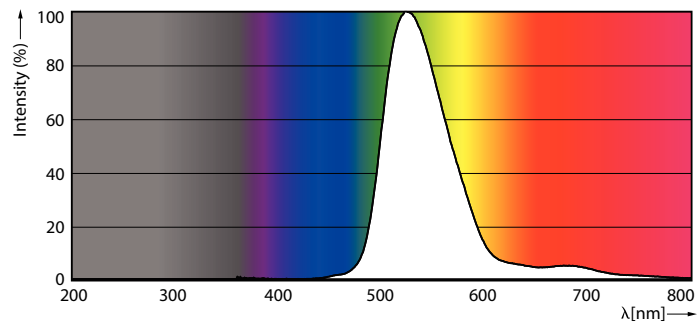

LEDbulb Color P 8W A19 E26 Green

LEDbulb Color P 8W A19 E26 Green