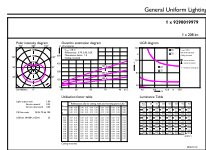

Photometric data