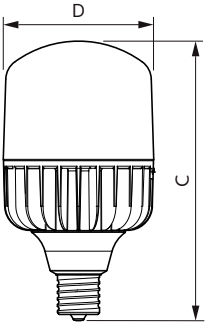

LED Highbay

Numerator - Quantity Per Pack	1
Numerator - Packs per outer box	4
Material Nr. (12NC)	929001993004

Net Weight (Piece)	0.648 kg

Dimensional drawing

TForce HB 70-65W EX39 840 200D

Product	D	C
65HB/LED/840/ND FB 4/1	141 mm	267 mm