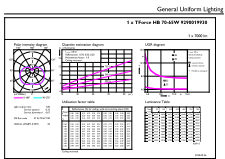

Photometric data

LEDTrueForce HB EX39 200D 65