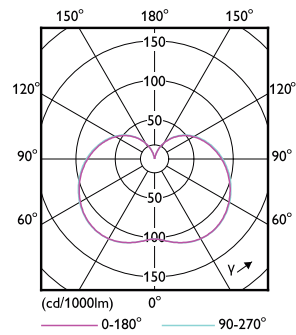

LEDTrueForce HB EX39 200D 65