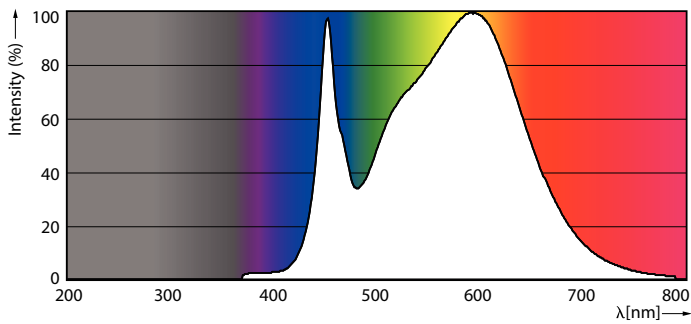

LEDTrueForce HB EX39 200D 65 840

LEDTrueForce HB EX39 200D 840