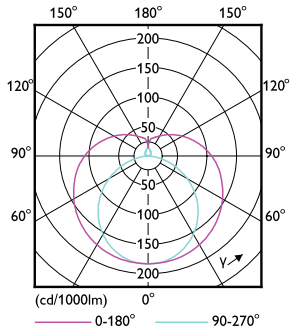

T5

Photometric data

LEDtube G5 25W