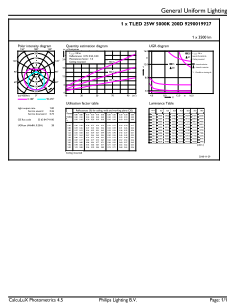

Controls and Dimming	
Dimmable	No

Mechanical and Housing	
Bulb Material	Glass
Product Length	48 in

T5

Bulb Shape	Tube, double-ended
Approval and Application	
Energy Saving Product	Yes
Approbation Marks	RoHS compliance UL certificate DLC compliance
Energy Consumption kWh/1000 h	- kWh
Product Data	
Order product name	25T5HO/COR/46-850/MF35/G 25/1

EAN/UPC - Product	046677542078
Order code	542076
Numerator - Quantity Per Pack	1
Numerator - Packs per outer box	25
Material Nr. (12NC)	929001992704
Net Weight (Piece)	0.215 kg
Model Number	9290019927

Dimensional drawing

Product	D1	D2	A1	A2	A3
25T5HO/COR/46-850/ MF35/G 25/1	15.3 mm	18.6 mm	1147.8 mm	1154.9 mm	1162 mm

TLED 120-277V25W-54W 3500lm 5000K G5 ND

Photometric data

LEDtube G5 5000K

LEDtube G5 5000K