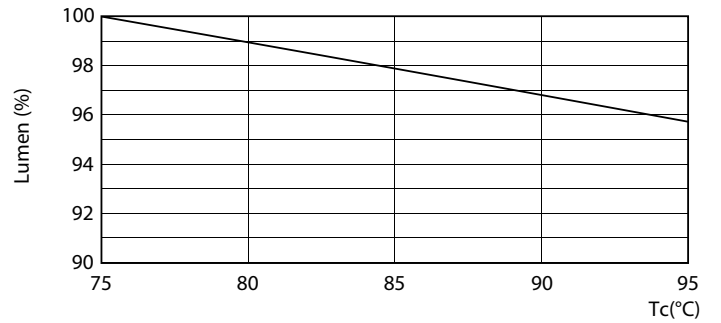

Product data

General Information	
Base	G5 [G5]
EU RoHS compliant	Yes
Nominal Lifetime (Nom)	50000 h
Switching Cycle	50000X
Light Technical	
Color Code	850 [CCT of 5000K]
Beam Angle (Nom)	200 °
Initial lumen (Nom)	3500 lm
Color Designation	Daylight
Correlated Color Temperature (Nom)	5000 K
Luminous Efficacy (rated) (Nom)	140.00 lm/W
Color Consistency	<5
Color Rendering Index (Nom)	80
LLMF At End Of Nominal Lifetime (Nom)	70 %
Operating and Electrical	
Input Frequency	50 to 60 Hz
Power (Rated) (Nom)	25 W
Lamp Current (Max)	210 mA

T5

Photometric data

LEDtube G5 25W

Lifetime

LEDtube G5 25W LifetimeVsTc

LEDtube G5 25W FailureRate

LEDtube G5 25W

LEDtube G5 25W LumenVsTc