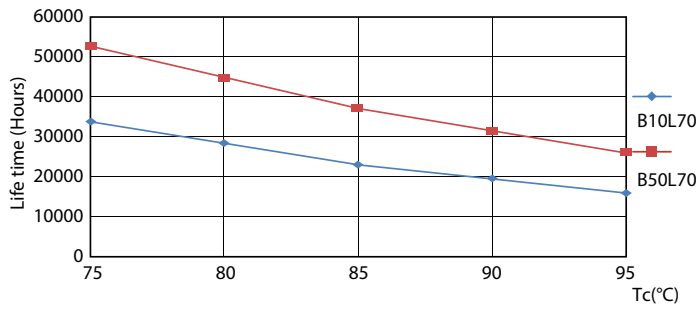

Lifetime

LEDtube G5 25W LifetimeVsTc