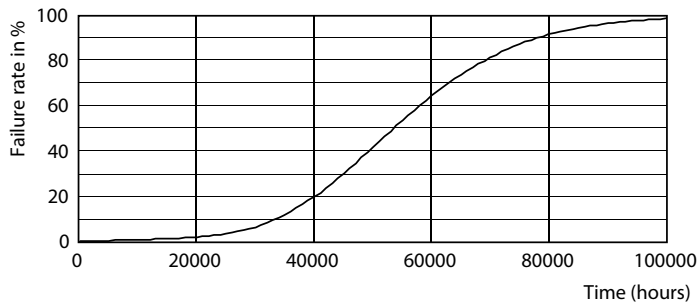

T5

Photometric data

LEDtube G5 25W

Lifetime

LEDtube G5 25W LifetimeVsTc

LEDtube G5 25W FailureRate

LEDtube G5 25W

LEDtube G5 25W LumenVsTc