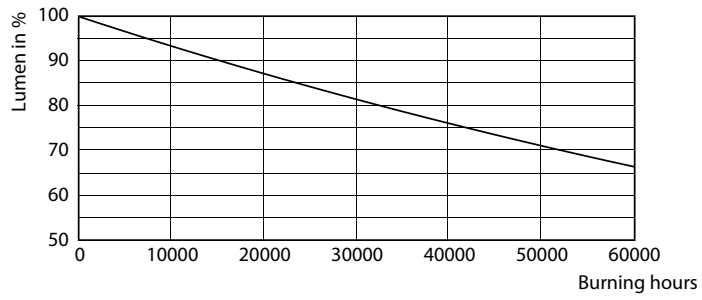

T5

Lifetime

LEDtube G5 25W