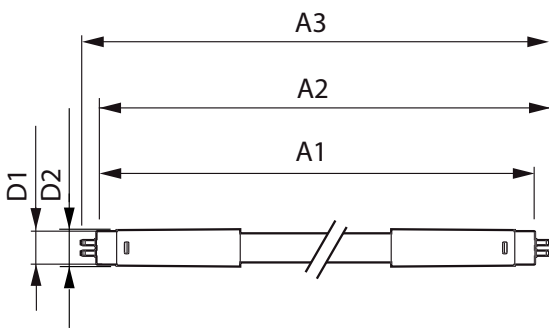

Controls and Dimming	
Dimmable	No

Mechanical and Housing	
Bulb Material	Glass
Product Length	48 in

T5

Bulb Shape	Tube, double-ended
Approval and Application	
Energy Saving Product	Yes
Approbation Marks	RoHS compliance UL certificate DLC compliance
Energy Consumption kWh/1000 h	- kWh
Product Data	
Order product name	25T5HO/COR/46-850/MF35/G 25/1

Dimensional drawing

Product	D1	D2	A1	A2	A3
25T5HO/COR/46-850/ MF35/G 25/1	15.3 mm	18.6 mm	1147.8 mm	1154.9 mm	1162 mm

TLED 120-277V25W-54W 3500lm 5000K G5 ND

Photometric data

LEDtube G5 5000K

LEDtube G5 5000K