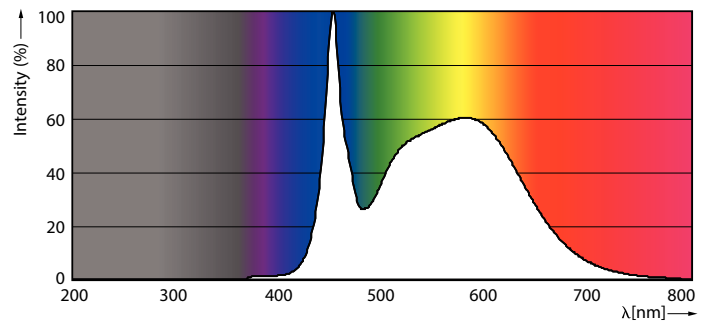

Photometric data

LEDtube G5 5000K