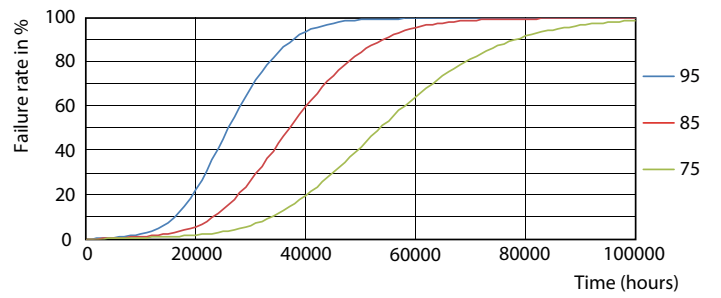

T5

Photometric data

LEDtube G5 25W

Lifetime

LEDtube G5 25W LifetimeVsTc

LEDtube G5 25W FailureRate

LEDtube G5 25W

LEDtube G5 25W LumenVsTc