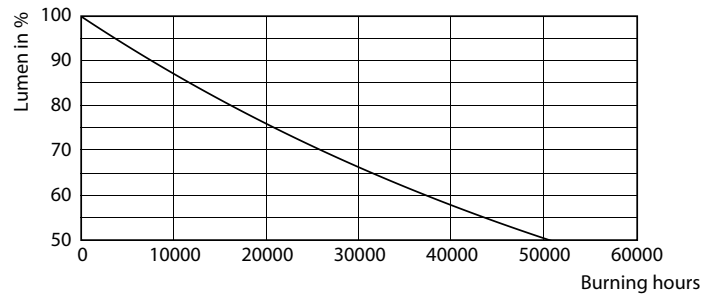

LED Highbay

Lifetime

LEDTrueForce E26 120-240V

LEDTrueForce E26 120-240V