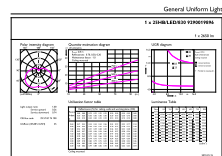

Photometric data

General Lighting Information

LEDTrueForce E26 120-240V 25HB 830 27W

LEDTrueForce E26 120-240V 25HB 830 27W