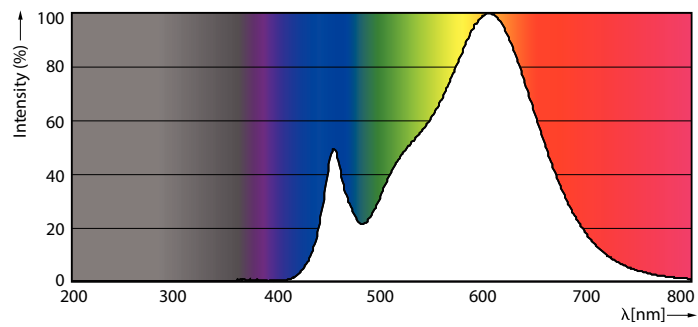

Photometric data

General Lighting Information

LEDTrueForce E26 120-240V 25HB 830 27W

LEDTrueForce E26 120-240V 25HB 830 27W