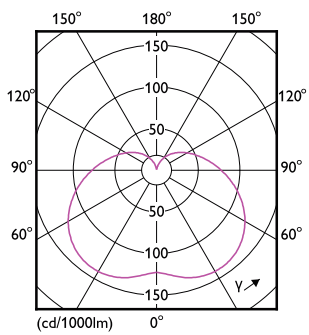

Product data

General Information	
Base	E26 [Single Contact Medium Screw]
EU RoHS compliant	Yes
Nominal Lifetime (Nom)	25000 h
Switching Cycle	50000X
Technical Type	25-70W
Light Technical	
Color Code	830 [CCT of 3000K]
Beam Angle (Nom)	200 °
Initial lumen (Nom)	2650 lm
Color Designation	White (WH)
Correlated Color Temperature (Nom)	3000 K
Luminous Efficacy (rated) (Nom)	106.00 lm/W
Color Consistency	<6
Color Rendering Index (Nom)	80
LLMF At End Of Nominal Lifetime (Nom)	70 %
Operating and Electrical	
Input Frequency	50 to 60 Hz
Power (Rated) (Nom)	25 W
Lamp Current (Nom)	240 mA
Wattage Equivalent	70 W

Product	D	C
25HB/LED/830/ND FB 6/1	118 mm	209 mm

Photometric data

General Lighting Information

LEDTrueForce E26 120-240V 25HB 830 27W

LEDTrueForce E26 120-240V 25HB 830 27W

LEDTrueForce E26 120-240V 25HB

LED Highbay