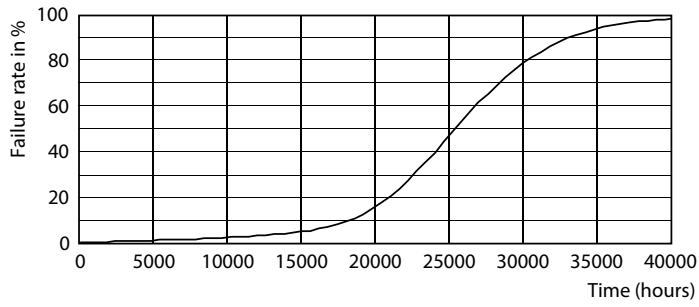

LED Highbay

Lifetime

LEDTrueForce E26 120-240V

LEDTrueForce E26 120-240V