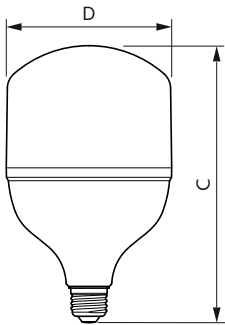

Product data

General Information	
Base	E26 [Single Contact Medium Screw]
EU RoHS compliant	Yes
Nominal Lifetime (Nom)	25000 h
Switching Cycle	50000X
Technical Type	25-70W
Light Technical	
Color Code	830 [CCT of 3000K]
Beam Angle (Nom)	200 °
Initial lumen (Nom)	2650 lm
Color Designation	White (WH)
Correlated Color Temperature (Nom)	3000 K
Luminous Efficacy (rated) (Nom)	106.00 lm/W
Color Consistency	<6
Color Rendering Index (Nom)	80
LLMF At End Of Nominal Lifetime (Nom)	70 %
Operating and Electrical	
Input Frequency	50 to 60 Hz
Power (Rated) (Nom)	25 W
Lamp Current (Nom)	240 mA
Wattage Equivalent	70 W

Starting Time (Nom)	0.5 s
Warm Up Time to 60% Light (Nom)	0.5 s
UL Type	Type B - bypass the ballast
Power Factor (Nom)	0.7
Voltage (Nom)	120 V
Temperature	
T-Case Maximum (Nom)	90 °C
Controls and Dimming	
Dimmable	No
Mechanical and Housing	
Bulb Finish	Frosted
Bulb Shape	T-shape
Approval and Application	
Energy Consumption kWh/1000 h	- kWh
Product Data	
Order product name	25HB/LED/830/ND FB 6/1
EAN/UPC - Product	046677541910
Order code	541912

LED Highbay

Numerator - Quantity Per Pack	1
Numerator - Packs per outer box	6
Material Nr. (12NC)	929001989604

Net Weight (Piece)	0.177 kg
--------------------	----------

Dimensional drawing

Bulb 120-240V 27-W 2700lm 3000K E26 ND

Product	D	C
25HB/LED/830/ND FB 6/1	118 mm	209 mm

Photometric data

General Lighting Information

LEDTrueForce E26 120-240V 25HB 830 27W

LEDTrueForce E26 120-240V 25HB 830 27W

LEDTrueForce E26 120-240V 25HB

LED Highbay