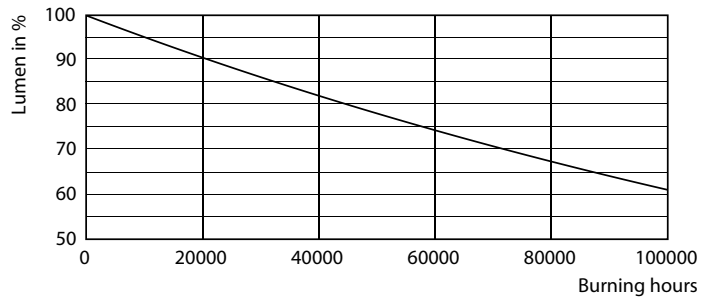

Product data

General Information	
Base	G13 [Medium Bi-Pin Fluorescent]
EU RoHS compliant	Yes
Nominal Lifetime (Nom)	70000 h
Switching Cycle	50000X
Light Technical	
Color Code	835 [CCT of 3500K]
Beam Angle (Nom)	180 °
Initial lumen (Nom)	1350 lm
Color Designation	White (WH)
Correlated Color Temperature (Nom)	3500 K
Luminous Efficacy (rated) (Nom)	152.00 lm/W
Color Consistency	<6
Color Rendering Index (Nom)	80
LLMF At End Of Nominal Lifetime (Nom)	70 %
Operating and Electrical	
Input Frequency	20K to 120K Hz
Power (Rated) (Nom)	8.5 W

Photometric data

G13 4000K

Lifetime

G13 4000K

G13 4000K

G13 4000K

G13 4000K

T8

Lifetime

G13 4000K