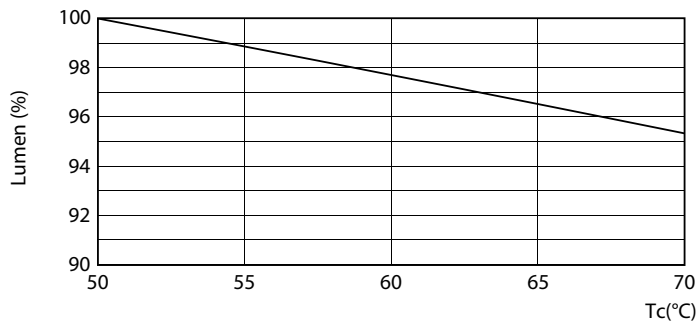

Product data

General Information	
Base	G13 [Medium Bi-Pin Fluorescent]
EU RoHS compliant	Yes
Nominal Lifetime (Nom)	70000 h
Switching Cycle	50000X
Light Technical	
Color Code	835 [CCT of 3500K]
Beam Angle (Nom)	180 °
Initial lumen (Nom)	1350 lm
Color Designation	White (WH)
Correlated Color Temperature (Nom)	3500 K
Luminous Efficacy (rated) (Nom)	152.00 lm/W
Color Consistency	<6
Color Rendering Index (Nom)	80
LLMF At End Of Nominal Lifetime (Nom)	70 %
Operating and Electrical	
Input Frequency	20K to 120K Hz
Power (Rated) (Nom)	8.5 W

Photometric data

G13 4000K

Lifetime

G13 4000K

G13 4000K

G13 4000K

G13 4000K

T8