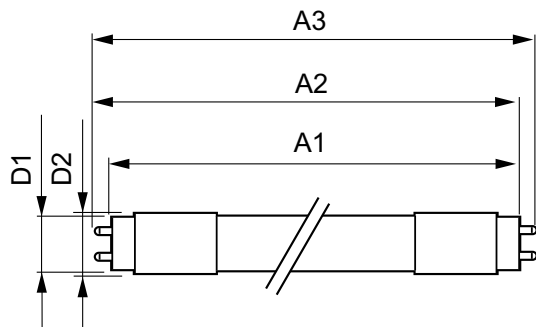

T8

Bulb Shape	Tube, double-ended
Approval and Application	
Energy Saving Product	Yes
Approbation Marks	RoHS compliance UL certificate DLC compliance
Energy Consumption kWh/1000 h	- kWh
Energy Certifications	DLC Standard

Product Data

Order product name	8.5T8/MAS/36-835/IF13/P/DIM 10/1

EAN/UPC - Product	046677539863
Order code	539866
Numerator - Quantity Per Pack	1
Numerator - Packs per outer box	10
Material Nr. (12NC)	929001967904
Net Weight (Piece)	0.160 kg
Model Number	9290019679

Dimensional drawing

TLED IF MasterClass 3ft 1300lm 3500K

Product	D1	D2	A1	A2	A3
8.5T8/MAS/36-835/ IF13/P/DIM 10/1	25.7 mm	26.3 mm	893.4 mm	900.5 mm	907.6 mm