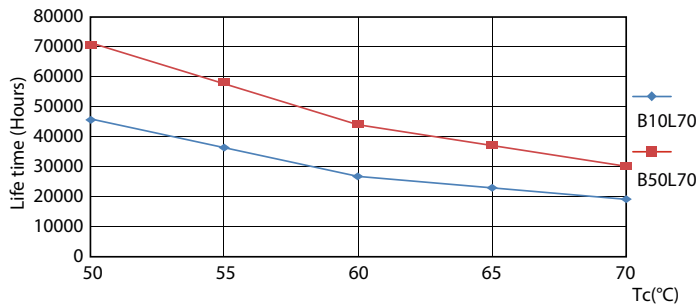

Lifetime

G13 4000K