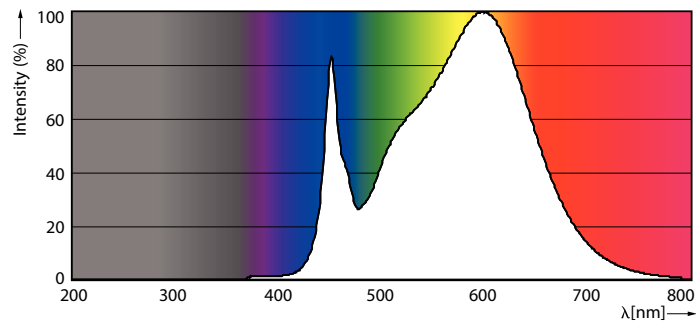

Photometric data

G13 3500K 1300lm

G13 3500K 1300lm