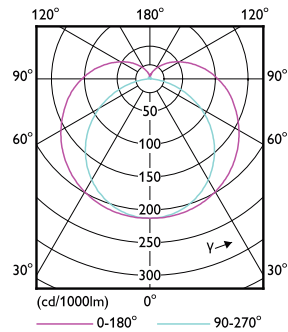

## Dimensional drawing

TLED IF MasterClass 3ft 1300lm 3000K

Product	D1	D2	A1	A2	A3
8.5T8/MAS/36-830/IF13/P/DIM 10/1	25.7 mm	26.3 mm	893.4 mm	900.5 mm	907.6 mm

## Photometric data

G13 3000K 1300lm

G13 4000K

Photometric data

© 2021 Philips Lighting B.V. Page 11

G13 3000K 1300lm

Lifetime

G13 4000K