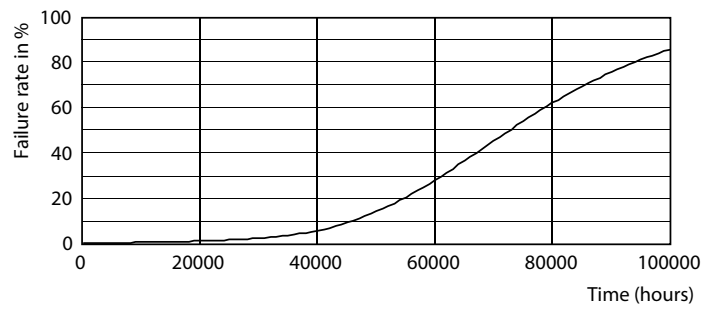

Photometric data

© 2021 Philips Lighting B.V. Page 11

G13 3000K 1300lm

Lifetime

G13 4000K

G13 4000K

G13 4000K

G13 4000K