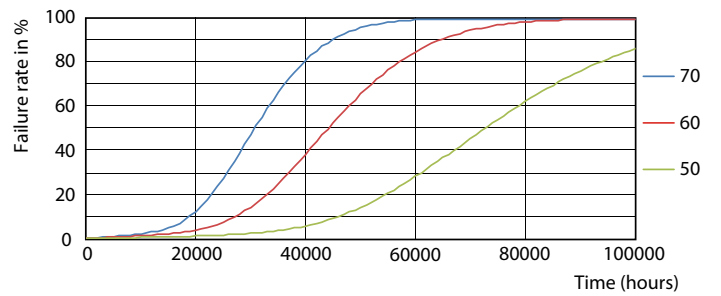

## Photometric data

G13 3000K 1300lm

G13 4000K

Photometric data

© 2021 Philips Lighting B.V. Page 11

G13 3000K 1300lm

Lifetime

G13 4000K