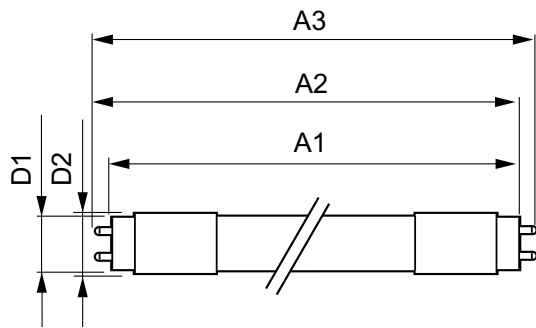

T8

Bulb Shape	Tube, double-ended
Approval and Application	
Energy Saving Product	Yes
Approbation Marks	RoHS compliance UL certificate DLC compliance
Energy Consumption kWh/1000 h	- kWh
Energy Certifications	DLC Standard

Product Data

Order product name	8.5T8/MAS/36-830/IF13/P/DIM 10/1

EAN/UPC - Product	046677539856
Order code	539858
Numerator - Quantity Per Pack	1
Numerator - Packs per outer box	10
Material Nr. (12NC)	929001967504
Net Weight (Piece)	0.160 kg
Model Number	9290019675

Dimensional drawing

TLED IF MasterClass 3ft 1300lm 3000K