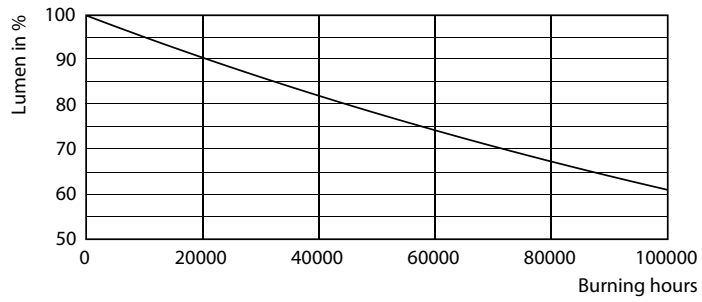

T8

Lifetime

G13 4000K