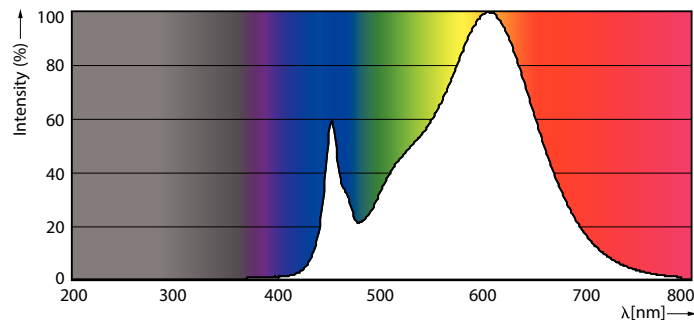

Photometric data

G13 3000K 1300lm