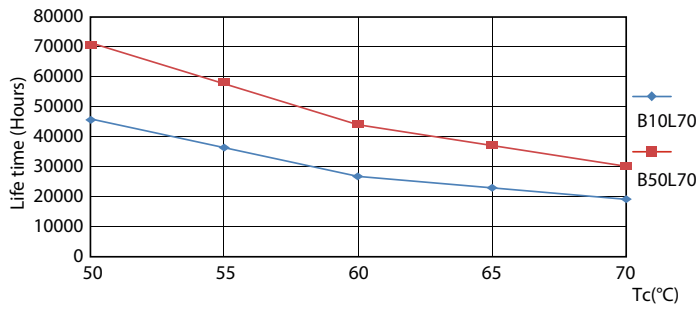

## Photometric data

G13 3000K 1300lm

G13 4000K

Photometric data

© 2021 Philips Lighting B.V. Page 11

G13 3000K 1300lm

Lifetime

G13 4000K