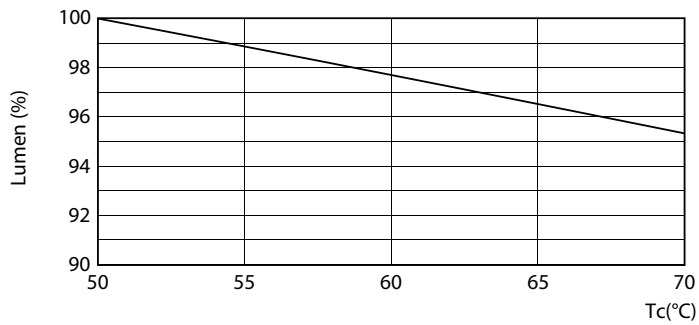

## Photometric data

G13 3000K 1300lm

G13 4000K

Photometric data

© 2021 Philips Lighting B.V. Page 11

G13 3000K 1300lm

Lifetime

G13 4000K