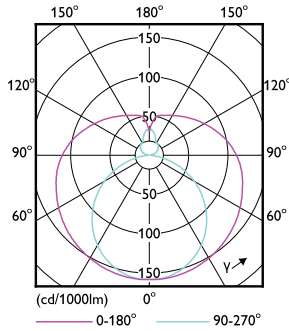

Energy Consumption kWh/1000 h	- kWh
<b>Product Data</b>	
Order product name	16T8/LED/48-850/UF18/G 10/1
EAN/UPC - Product	046677539986
Order code	539980
Numerator - Quantity Per Pack	1

Numerator - Packs per outer box	10
Material Nr. (12NC)	929001966004
Net Weight (Piece)	0.220 kg
Model Number	9290019660

Dimensional drawing

Product	D1	D2	A1	A2	A3
16T8/LED/48-850/UF18/G 10/1	25.7 mm	28 mm	1198 mm	1205 mm	1212 mm

4ft T8 16-32W 1800lm 240D 5000K G13 ND

Photometric data

LEDtube 16T8 UF18 48-850

LEDtube 16T8 UF18