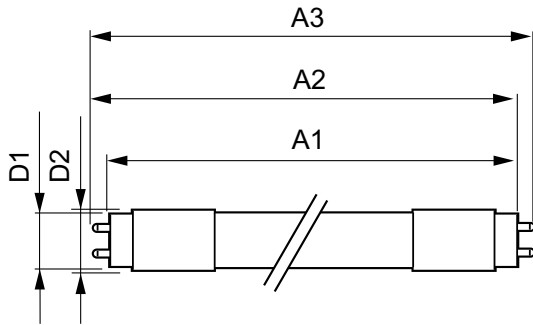

### Product data

General Information	
Base	G13 [ Medium Bi-Pin Fluorescent]
EU RoHS compliant	Yes
Nominal Lifetime (Nom)	36000 h
Switching Cycle	50000X
Light Technical	
Color Code	850 [ CCT of 5000K]
Beam Angle (Nom)	240 °
Initial lumen (Nom)	1800 lm
Color Designation	Daylight
Correlated Color Temperature (Nom)	5000 K
Luminous Efficacy (rated) (Nom)	112.00 lm/W
Color Consistency	<5
Color Rendering Index (Nom)	80
LLMF At End Of Nominal Lifetime (Nom)	70 %
Operating and Electrical	
Input Frequency	50-120000 Hz
Power (Rated) (Nom)	16 W
Lamp Current (Max)	600 mA
Lamp Current (Min)	110 mA
Starting Time (Nom)	0.5 s

Warm Up Time to 60% Light (Nom)	0.5 s
UL Type	Type A - works on ballast
Power Factor (Nom)	0.9
Voltage (Nom)	40-330 V
Temperature	
T-Ambient (Max)	45 °C
T-Ambient (Min)	-20 °C
T-Storage (Max)	65 °C
T-Storage (Min)	-40 °C
T-Case Maximum (Nom)	60 °C
Controls and Dimming	
Dimmable	No
Mechanical and Housing	
Bulb Material	Glass
Product Length	48 in
Bulb Shape	Tube, double-ended
Approval and Application	
Energy Saving Product	Yes
Approbation Marks	RoHS compliance UL certificate

Energy Consumption kWh/1000 h	- kWh
<b>Product Data</b>	
Order product name	16T8/LED/48-850/UF18/G 10/1
EAN/UPC - Product	046677539986
Order code	539980
Numerator - Quantity Per Pack	1

Numerator - Packs per outer box	10
Material Nr. (12NC)	929001966004
Net Weight (Piece)	0.220 kg
Model Number	9290019660

Dimensional drawing

Product	D1	D2	A1	A2	A3
16T8/LED/48-850/UF18/G 10/1	25.7 mm	28 mm	1198 mm	1205 mm	1212 mm

4ft T8 16-32W 1800lm 240D 5000K G13 ND

Photometric data

LEDtube 16T8 UF18 48-850

LEDtube 16T8 UF18