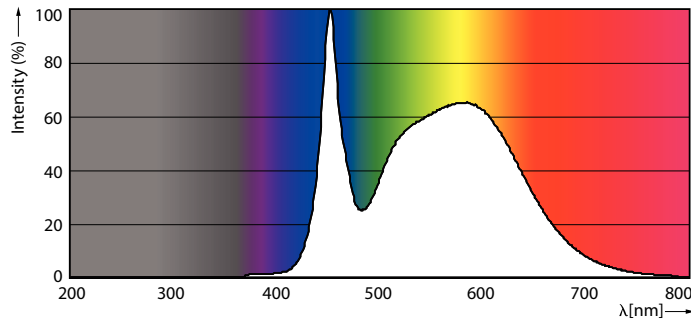

Photometric data

LEDtube 16T8 UF18 48-850

LEDtube 16T8 UF18 48-850