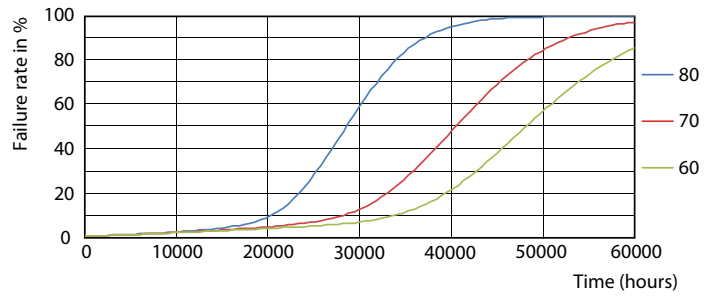

LEDtube 16T8 UF18