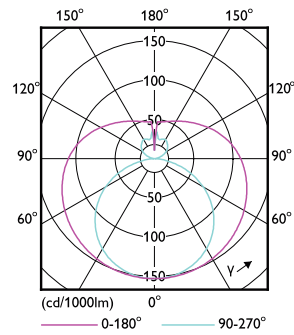

LEDtubes 1200mm T8 120-277 16W 1800lm 5000K

LEDtubes 1200mm T8 120-277 16W 1800lm 4000K