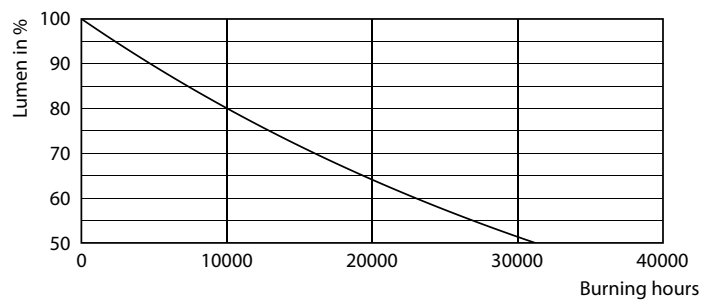

LED Party Bulbs

Dimensional drawing

Product	D	C
4A19/LED/GREEN/G/E26/ND 6/1BC	60 mm	106 mm

Photometric data

Lifetime

15K LMP