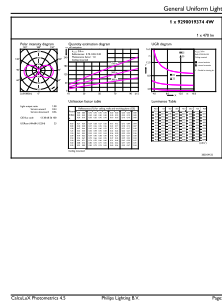

LEDbulb Color 4W A19 E26 Green