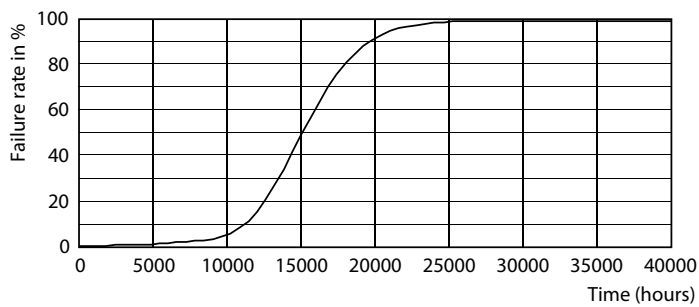

Lifetime

15K LED