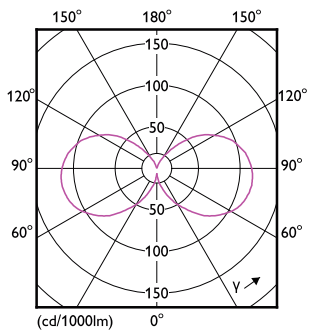

Photometric data

LEDbulb Color A19 4W E26