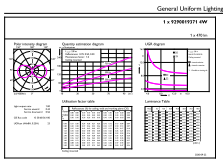

LED Party Bulbs

Dimensional drawing

Bulb A19 120V 4.5-40W 1m Orange K E26

Product	D	C
4A19/LED/ORANGE/G/E26/ND 6/1BC	60 mm	106 mm

Photometric data

General Uniform Lighting

LEDbulb Color A19 4W E26

LEDbulb Color 4W A19 E26 Orange