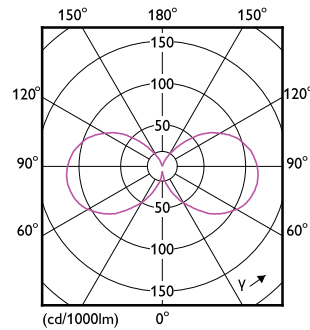

General Information	
Base	E26 [Single Contact Medium Screw]
EU RoHS compliant	Yes
Nominal Lifetime (Nom)	15000 h
Switching Cycle	20000X
Technical Type	4-40W
Light Technical	
Color Code	Orange
Color Designation	Orange
Color Consistency	-
Color Rendering Index (Nom)	-
LLMF At End Of Nominal Lifetime (Nom)	70 %
Operating and Electrical	
Input Frequency	60 Hz
Power (Rated) (Nom)	4 W
Lamp Current (Nom)	55 mA
Wattage Equivalent	40 W
Starting Time (Nom)	0.5 s
Warm Up Time to 60% Light (Nom)	0.5 s
Power Factor (Nom)	0.4
Voltage (Nom)	120 V

Temperature	
T-Case Maximum (Nom)	50 °C
Controls and Dimming	
Dimmable	No
Mechanical and Housing	
Bulb Shape	A19 (A19)
Approval and Application	
Energy Consumption kWh/1000 h	- kWh
Product Data	
Order product name	4A19/LED/ORANGE/G/E26/ND 6/1BC
EAN/UPC - Product	046677538217
Order code	538215
Numerator - Quantity Per Pack	1
Numerator - Packs per outer box	6
Material Nr. (12NC)	929001937103
Net Weight (Piece)	0.062 kg

LED Party Bulbs

Dimensional drawing

Bulb A19 120V 4.5-40W 1m Orange K E26

Product	D	C
4A19/LED/ORANGE/G/E26/ND 6/1BC	60 mm	106 mm

Photometric data

General Uniform Lighting

LEDbulb Color A19 4W E26

LEDbulb Color 4W A19 E26 Orange