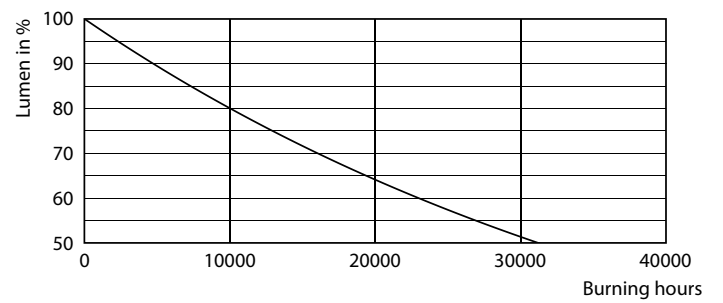

LED Party Bulbs

Dimensional drawing

Product	D	C
4A19/LED/ORANGE/G/E26/ND 6/1BC	60 mm	106 mm

Photometric data

General Uniform Lighting

LEDbulb Color 4W A19 E26 Orange

Lifetime

15K LMP