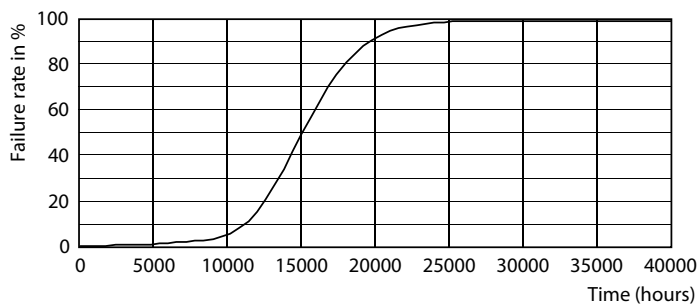

Lifetime

15K LED